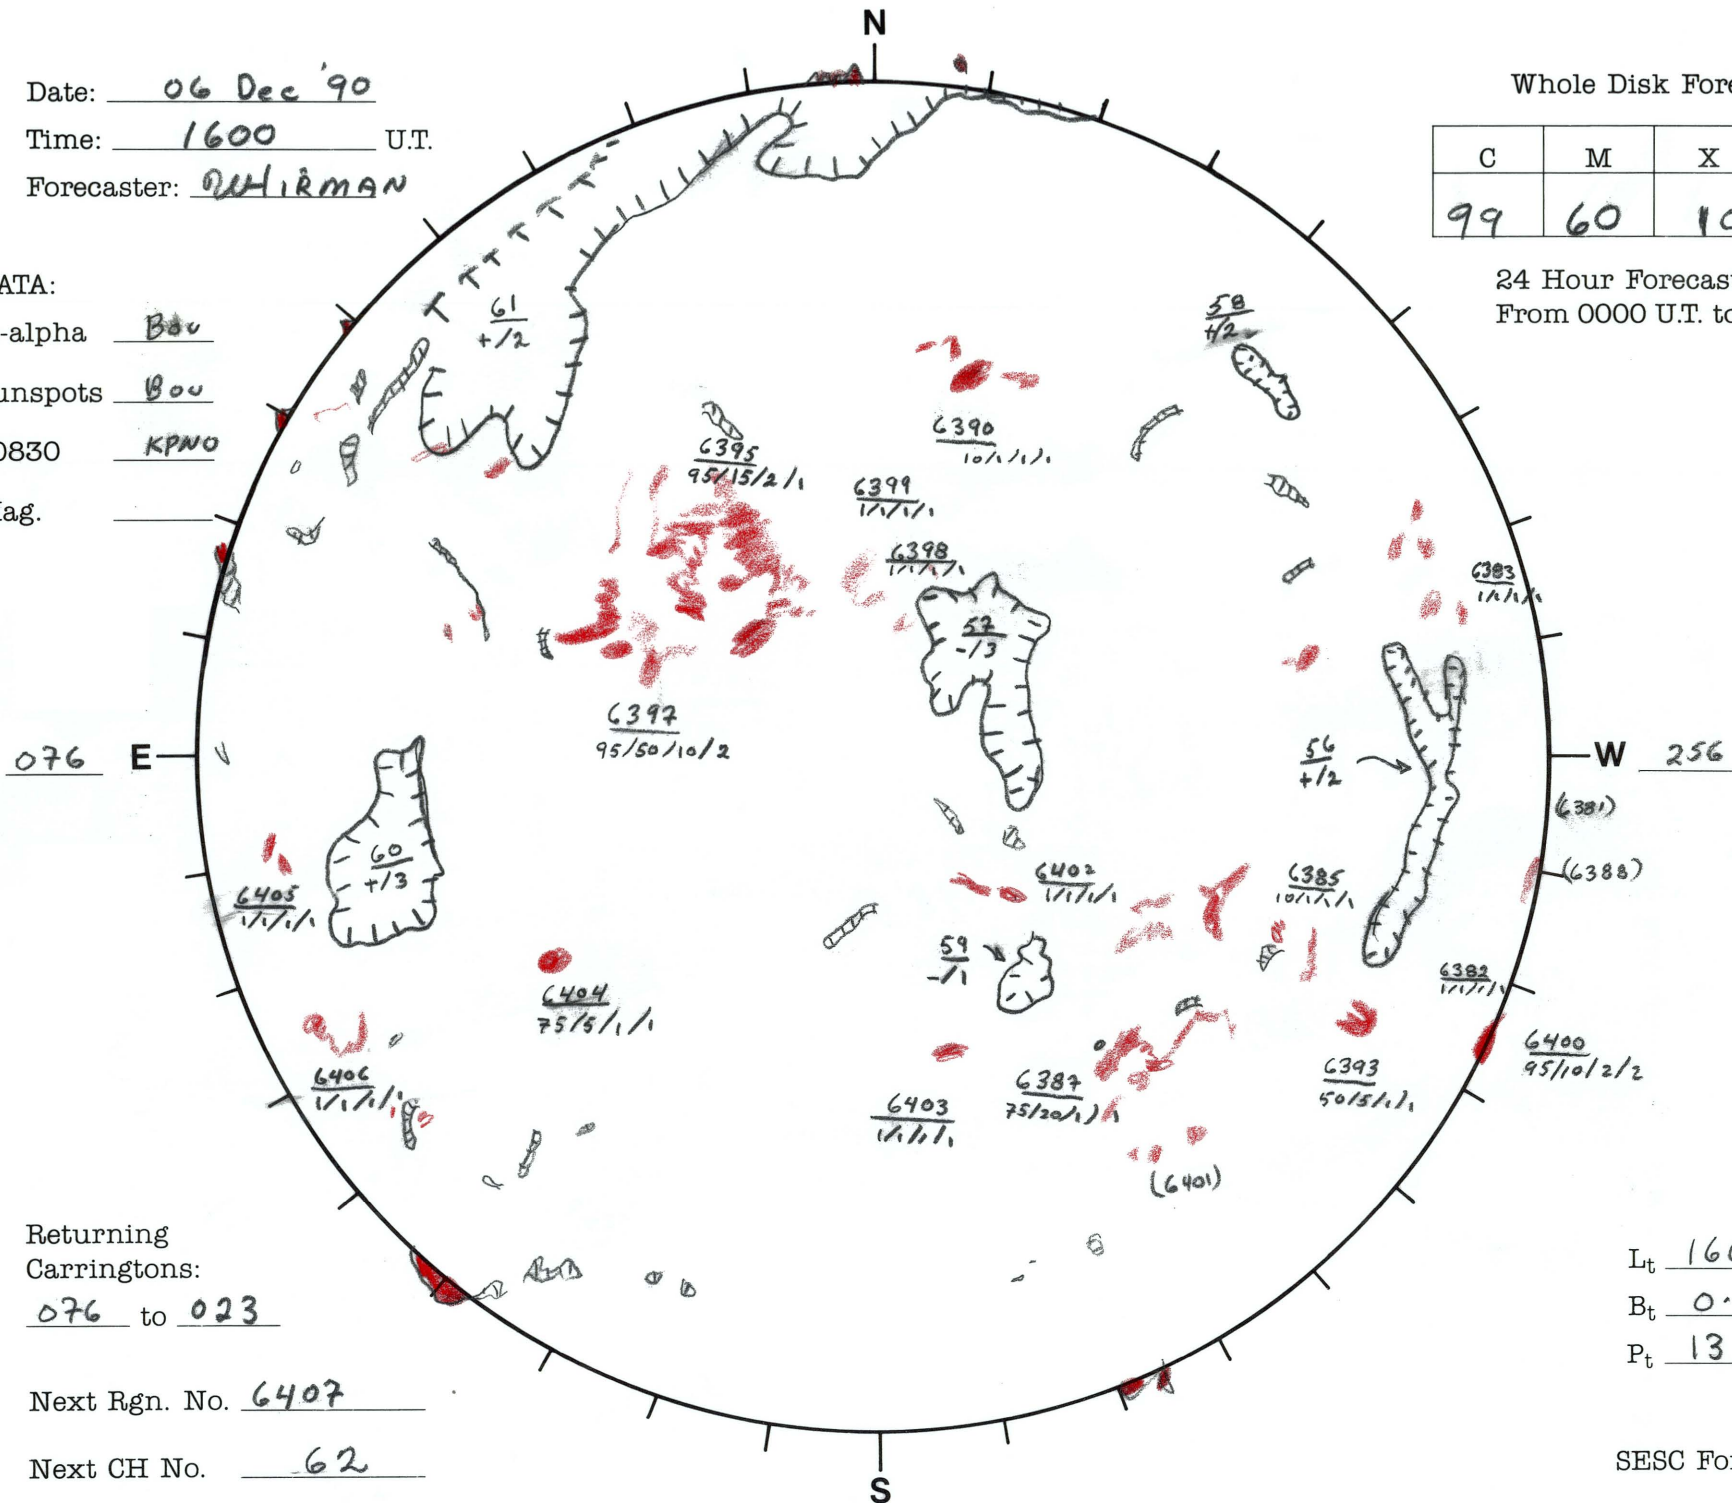

Date: 06 Dec '90
Time: 1600 U.T.
Forecaster: WHIRMAN

Whole Disk Forecast

C	M	X	P
99	60	10	05

24 Hour Forecast
From 0000 U.T. to 0000 U.T.

DATA:
H-alpha B00
Sunspots B00
10830 KPNO
Mag. _____

Returning Carringtons: 076 to 023

Next Rgn. No. 6407
Next CH No. 62

Lt 166.2
Bt 0.2
Pt 13.9