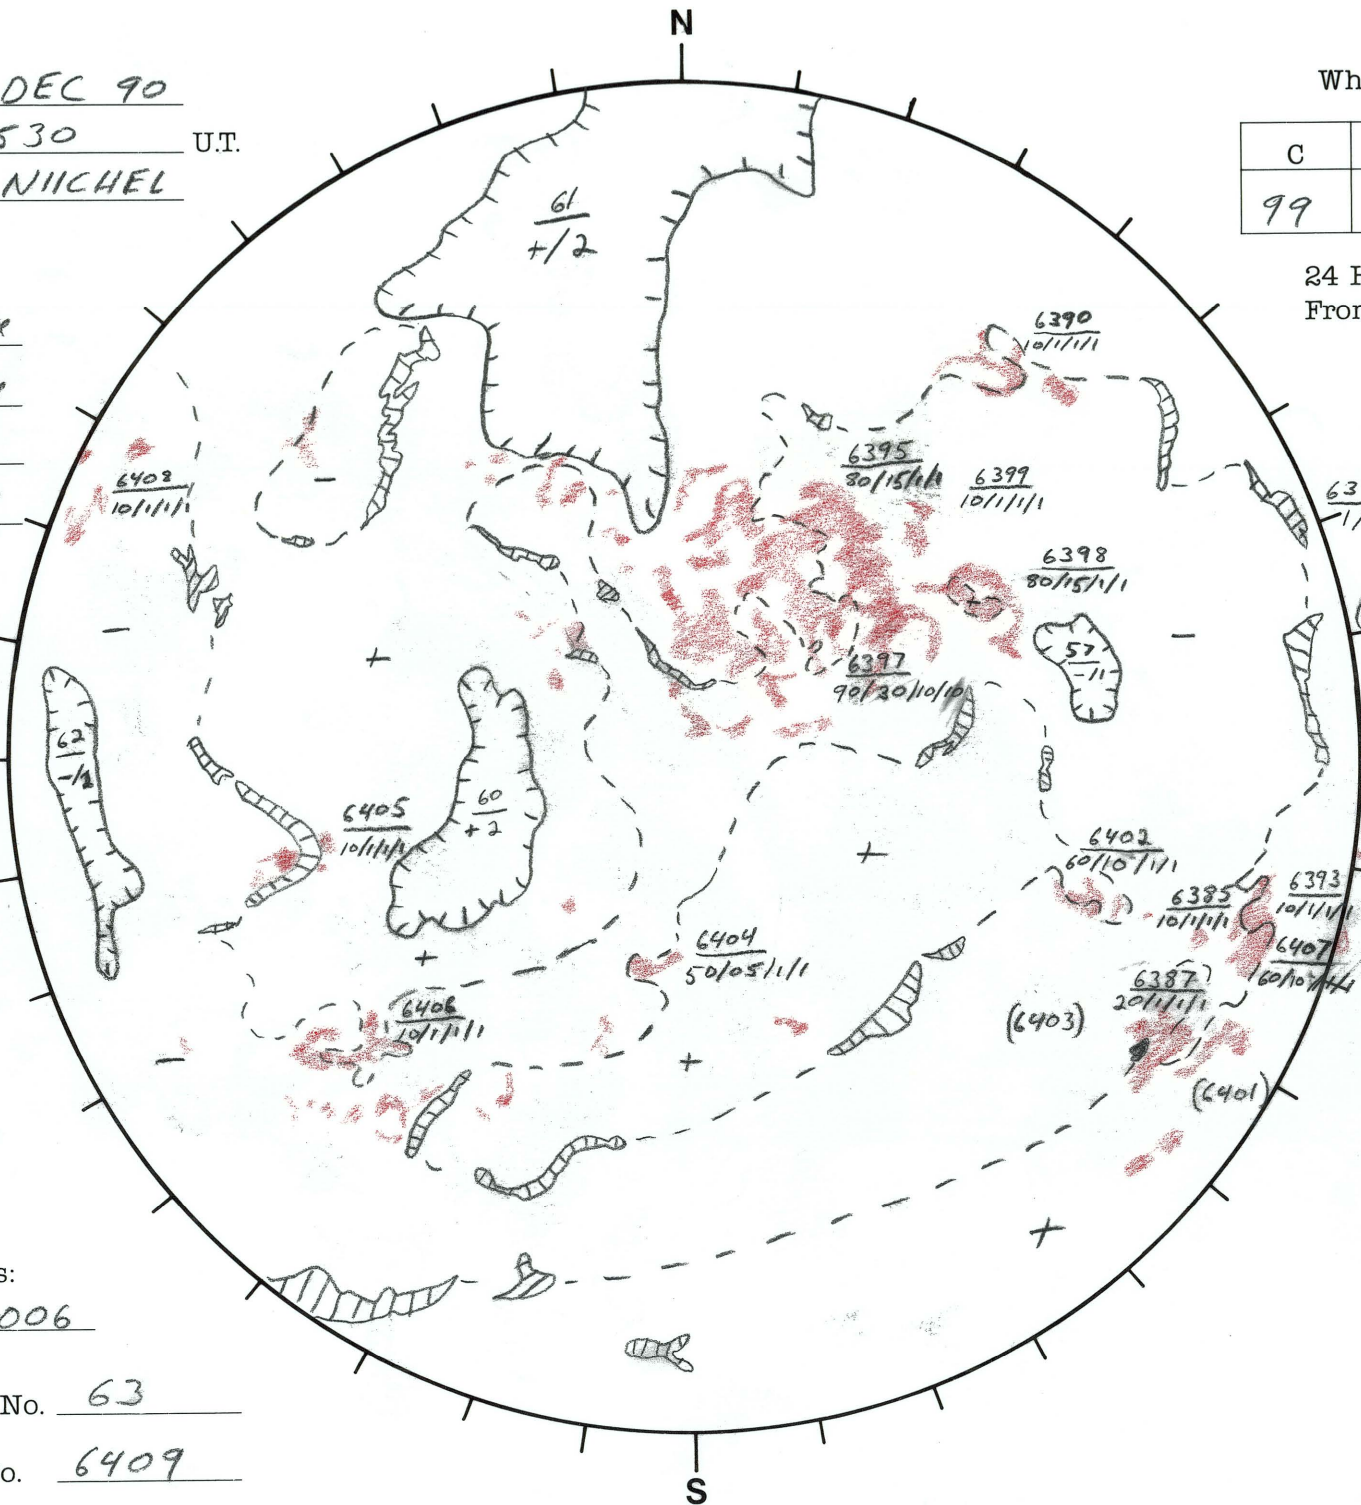

Date: 08 DEC 90
 Time: 1530 U.T.
 Forecaster: NICHEL

Whole Disk Forecast

| C | M | X | P |
|----|----|----|----|
| 99 | 65 | 10 | 10 |

24 Hour Forecast
 From 0000 U.T. to 0000 U.T.

DATA:
 H-alpha B04
 Sunspots B04
 10830
 Mag.

050 E

W 230

Returning Carringtons:
046 to 006

L_t 140.2
 B_t -0.1
 P_t 13.1

Next Rgn. No. 63

Next CH No. 6409