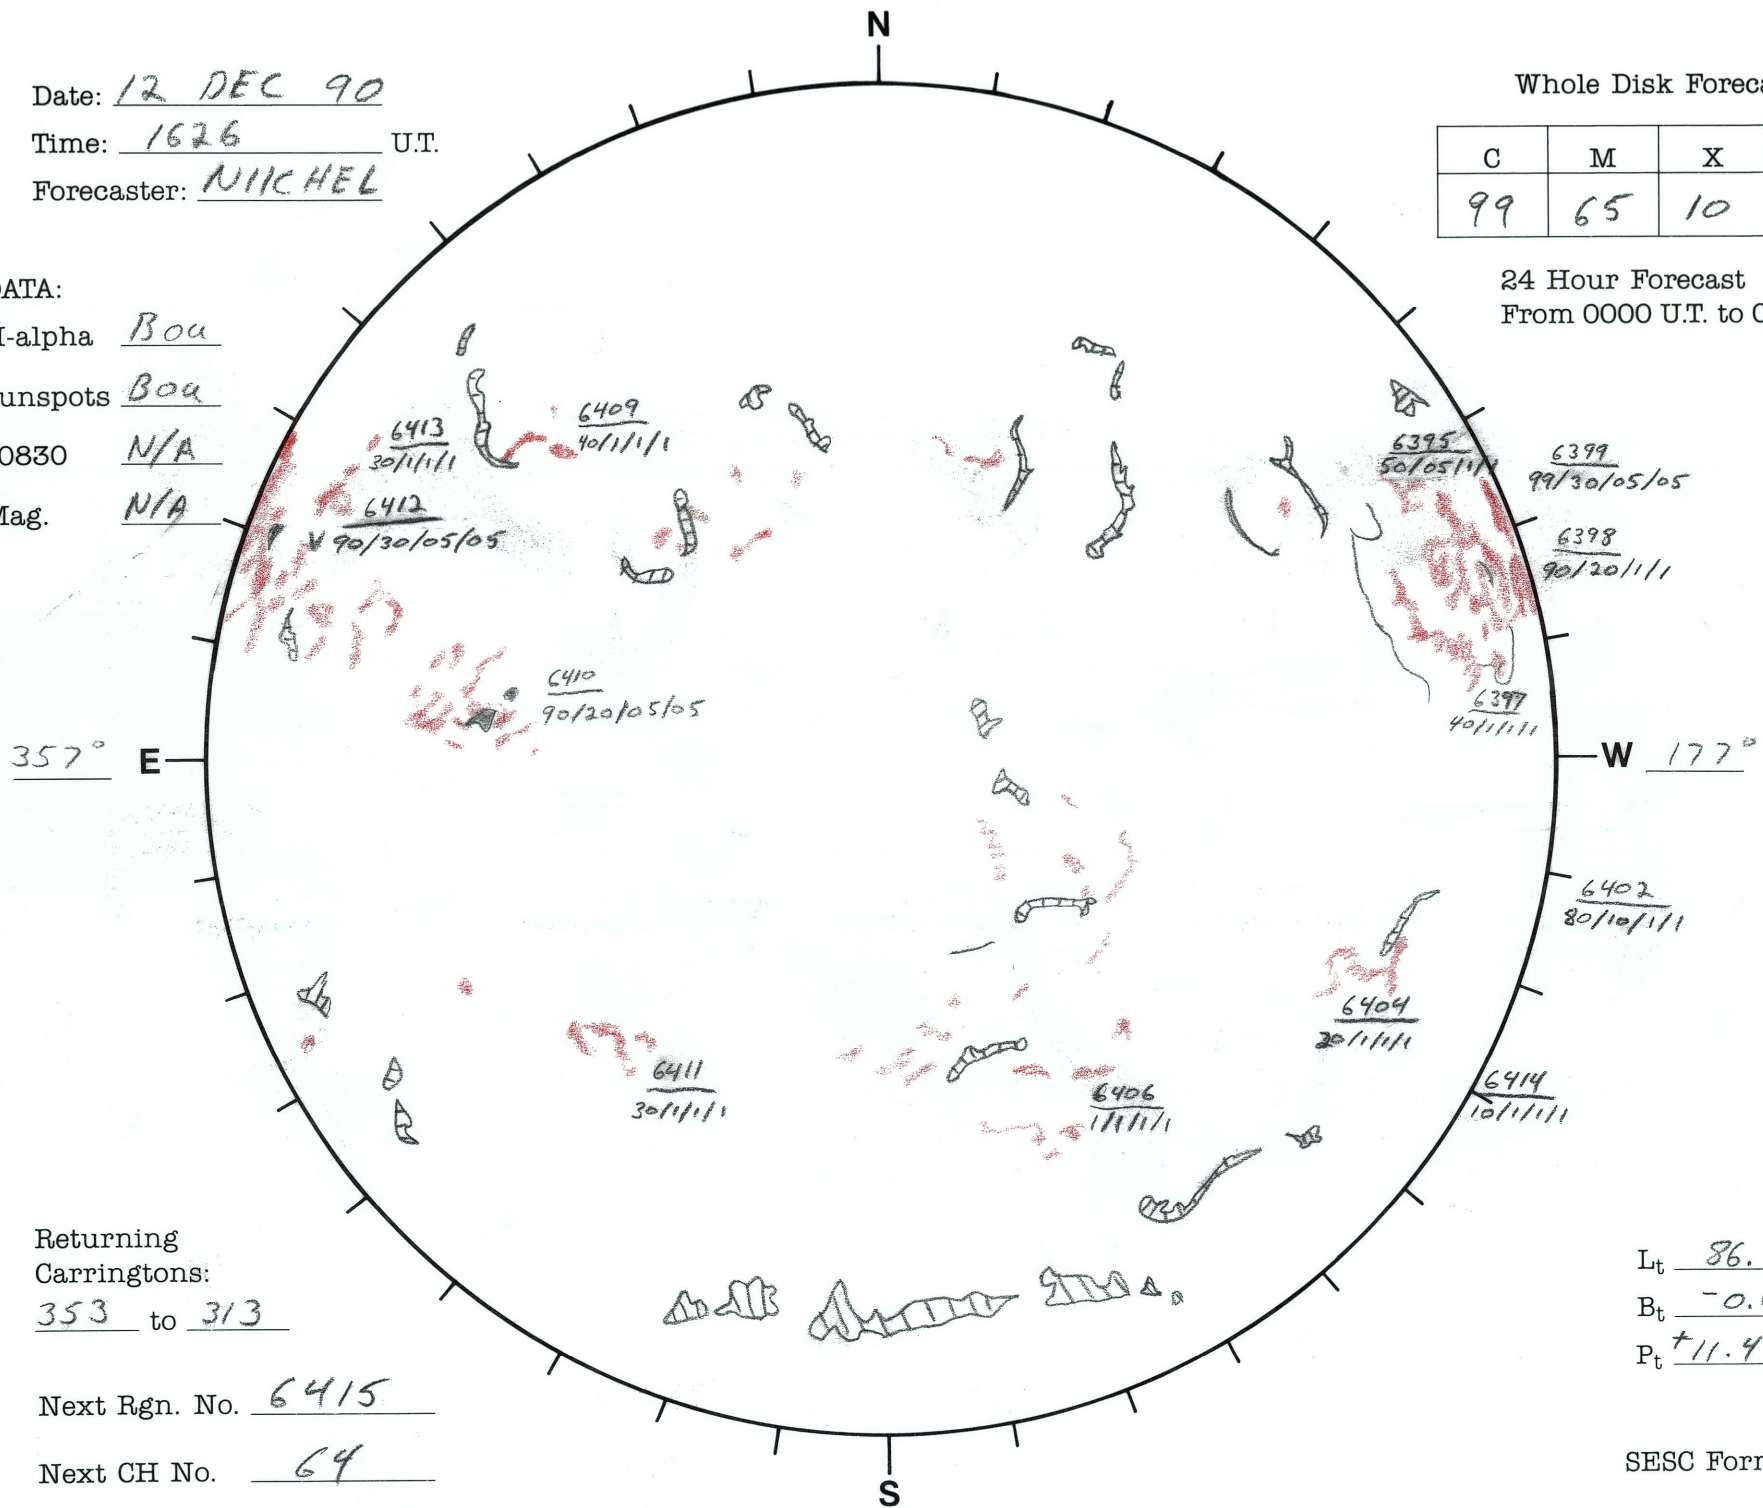

Date: 12 DEC 90
 Time: 1626 U.T.
 Forecaster: NICHEL

Whole Disk Forecast

C	M	X	P
99	65	10	10

24 Hour Forecast
 From 0000 U.T. to 0000 U.T.

DATA:
 H-alpha Bou
 Sunspots Bou
 10830 N/A
 Mag. N/A

Returning Carringtons:
353 to 313

L_t 86.9
 B_t -0.6
 P_t +11.4

Next Rgn. No. 6415

Next CH No. 64