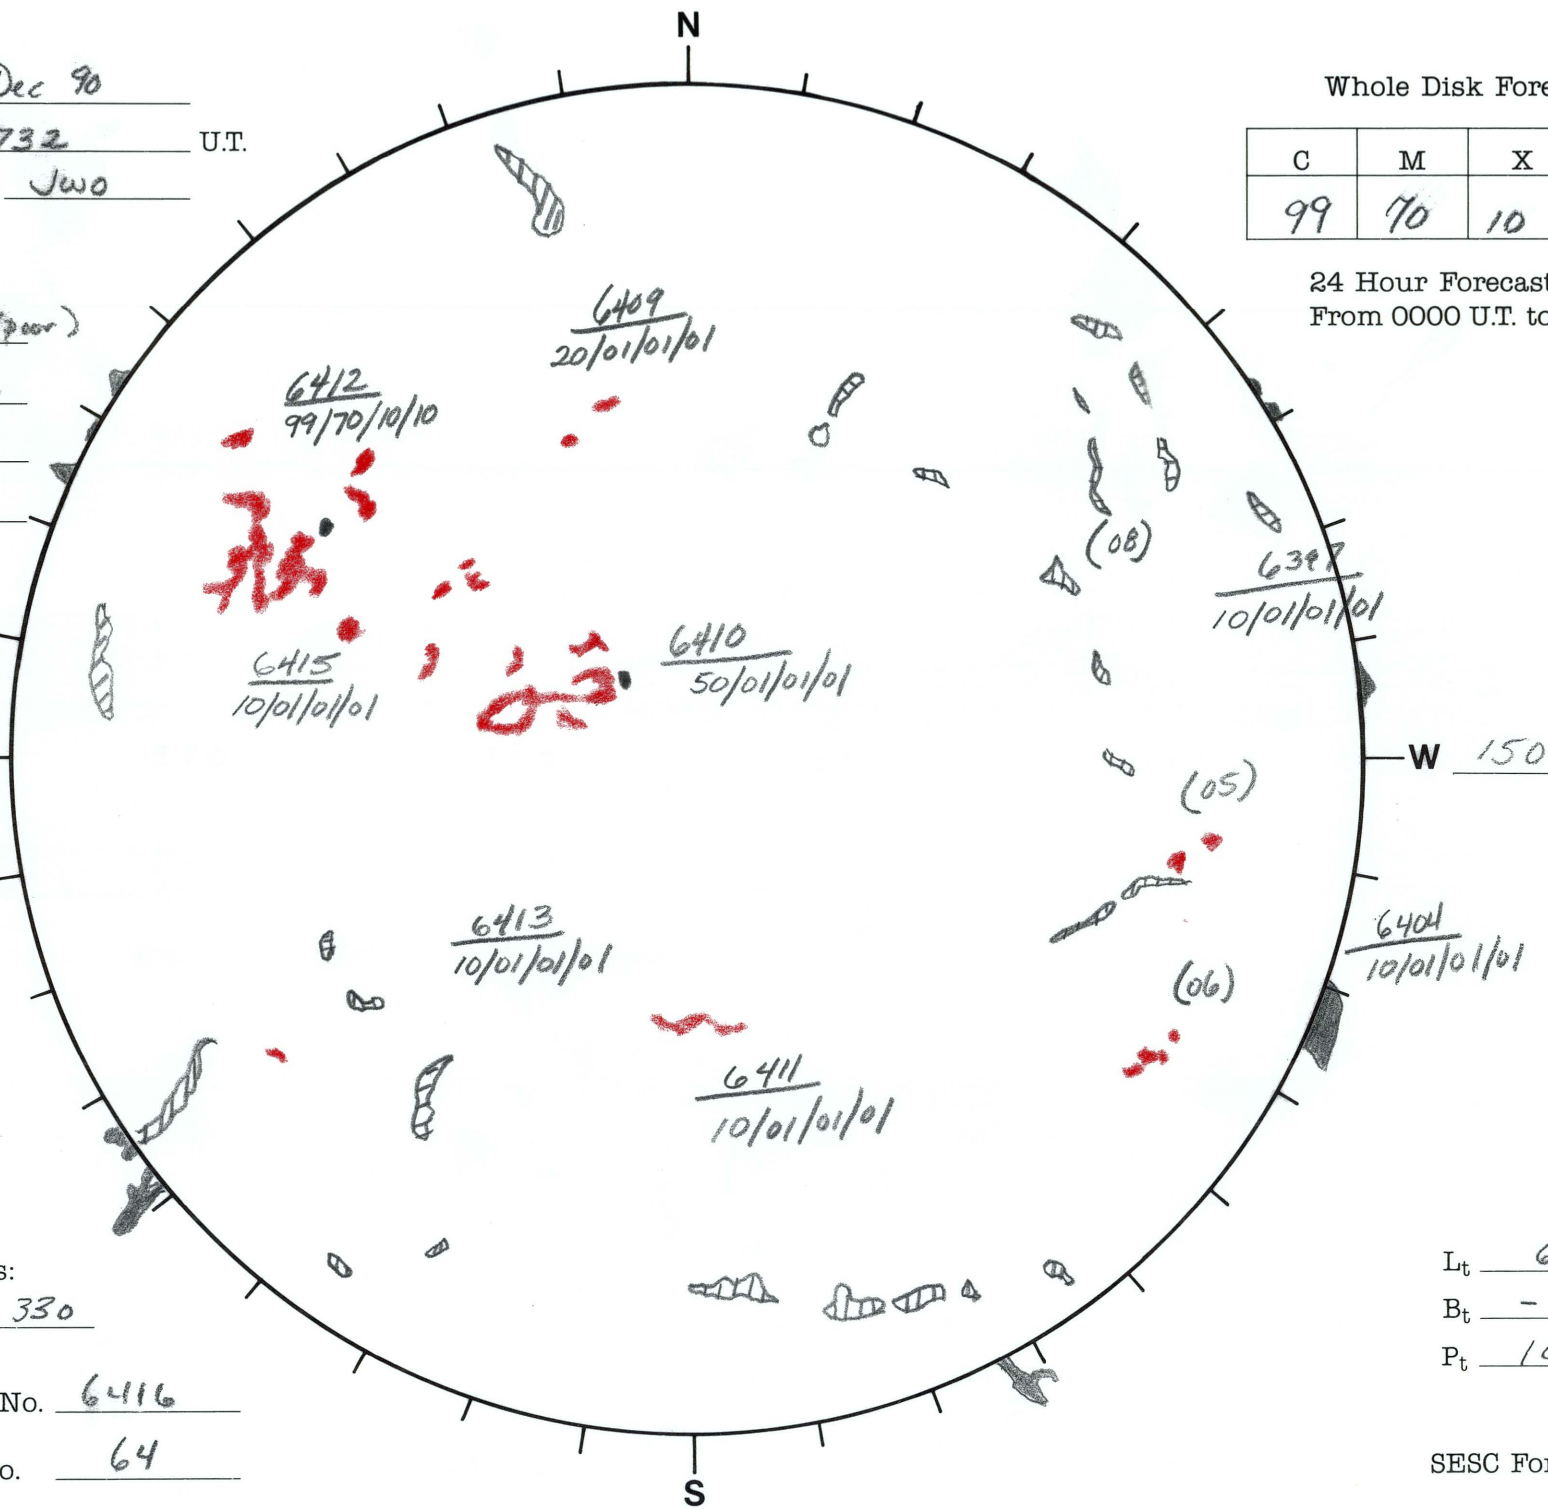

Date: 14 Dec 90

Time: 1732 U.T.

Forecaster: Jwo

Whole Disk Forecast

C	M	X	P
99	70	10	10

24 Hour Forecast
From 0000 U.T. to 0000 U.T.

DATA:
 H-alpha Bou (poor)
 Sunspots Bou
 10830 -
 Mag. -

330 E

W 150

Returning
 Carringtons:
290 to 330

Next Rgn. No. 6416

Next CH No. 64

L_t 60.0
 B_t -0.9
 P_t 10.5