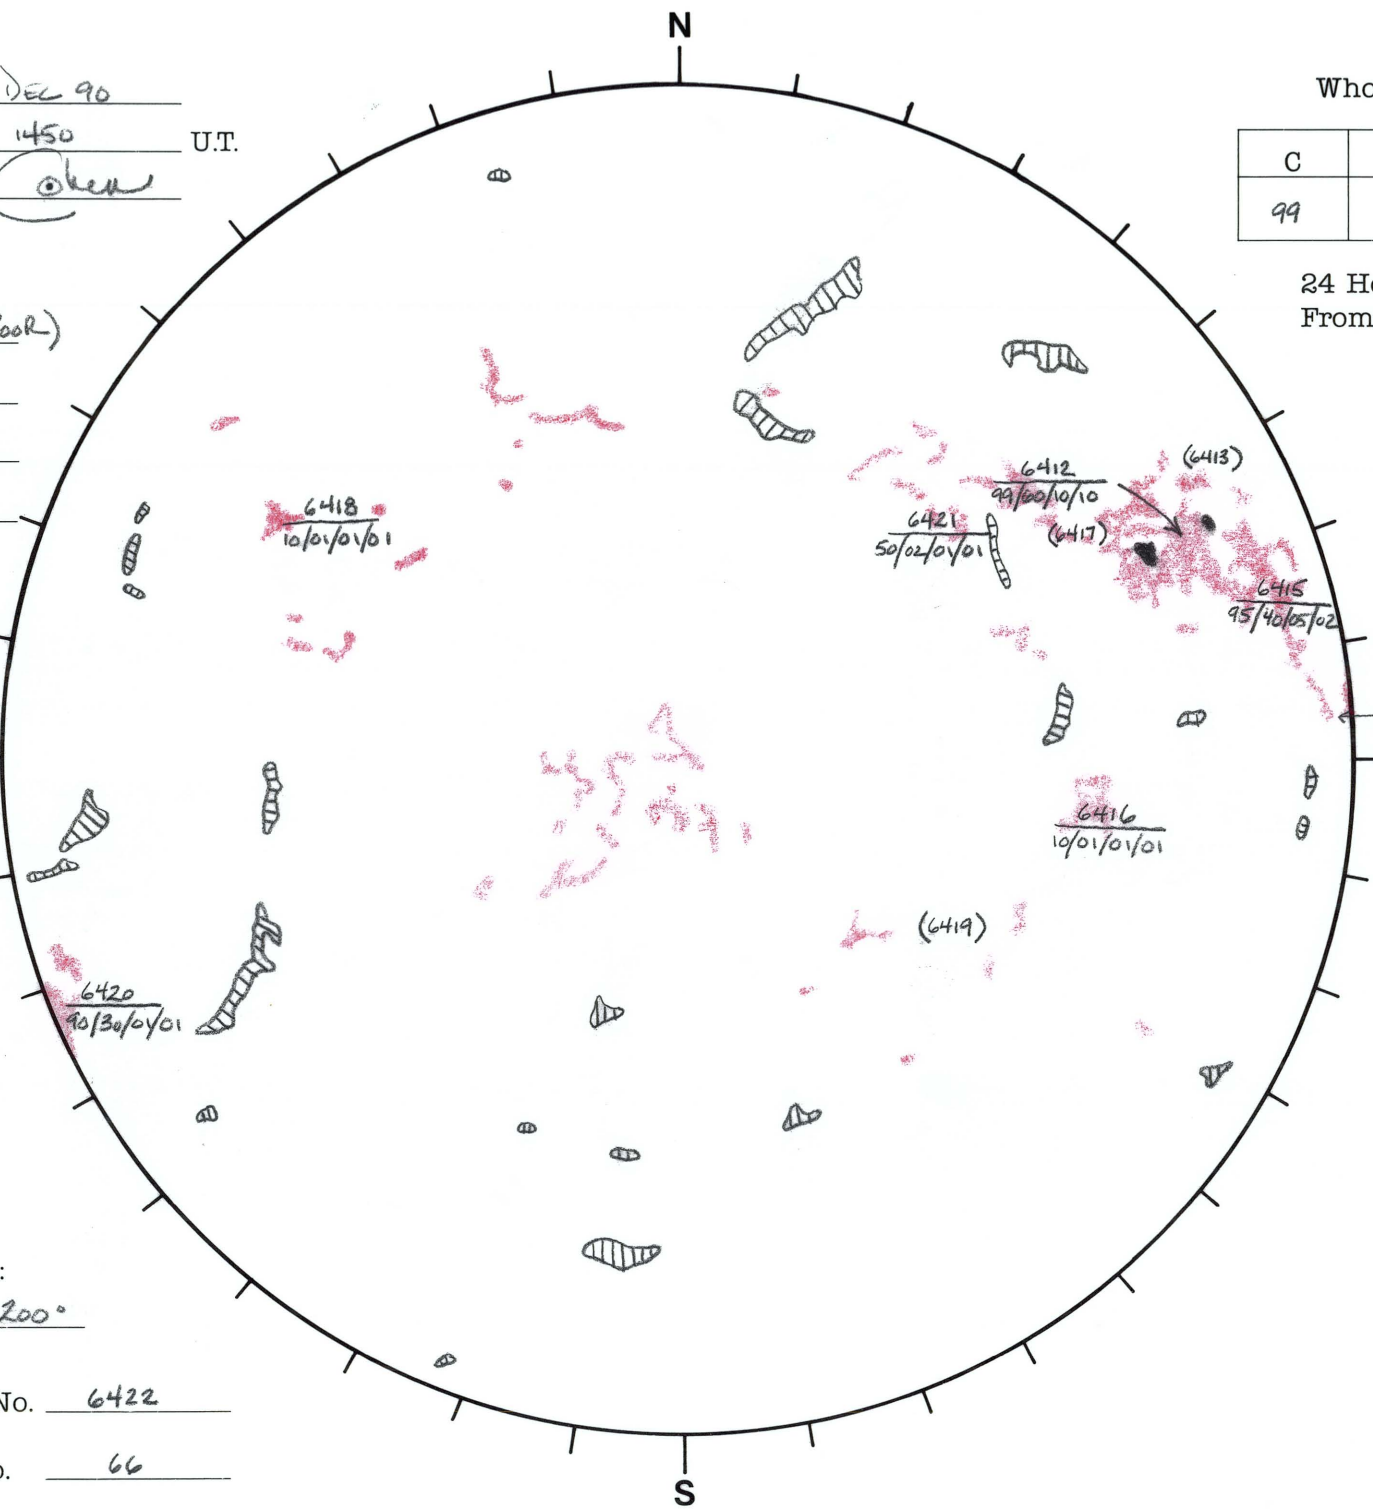

Date: 21 DEC 90
 Time: 1450 U.T.
 Forecaster: (Cohen)

Whole Disk Forecast

C	M	X	P
99	70	10	10

24 Hour Forecast
 From 0000 U.T. to 0000 U.T.

DATA:
 H-alpha ✓ (Poor)
 Sunspots NA
 10830 NA
 Mag. NA

239° E

W 059°

Returning Carringtons:
239° to 200°

L_t 329.2°
 B_t -1.7°
 P_t +7.3°

Next Rgn. No. 6422

Next CH No. 66