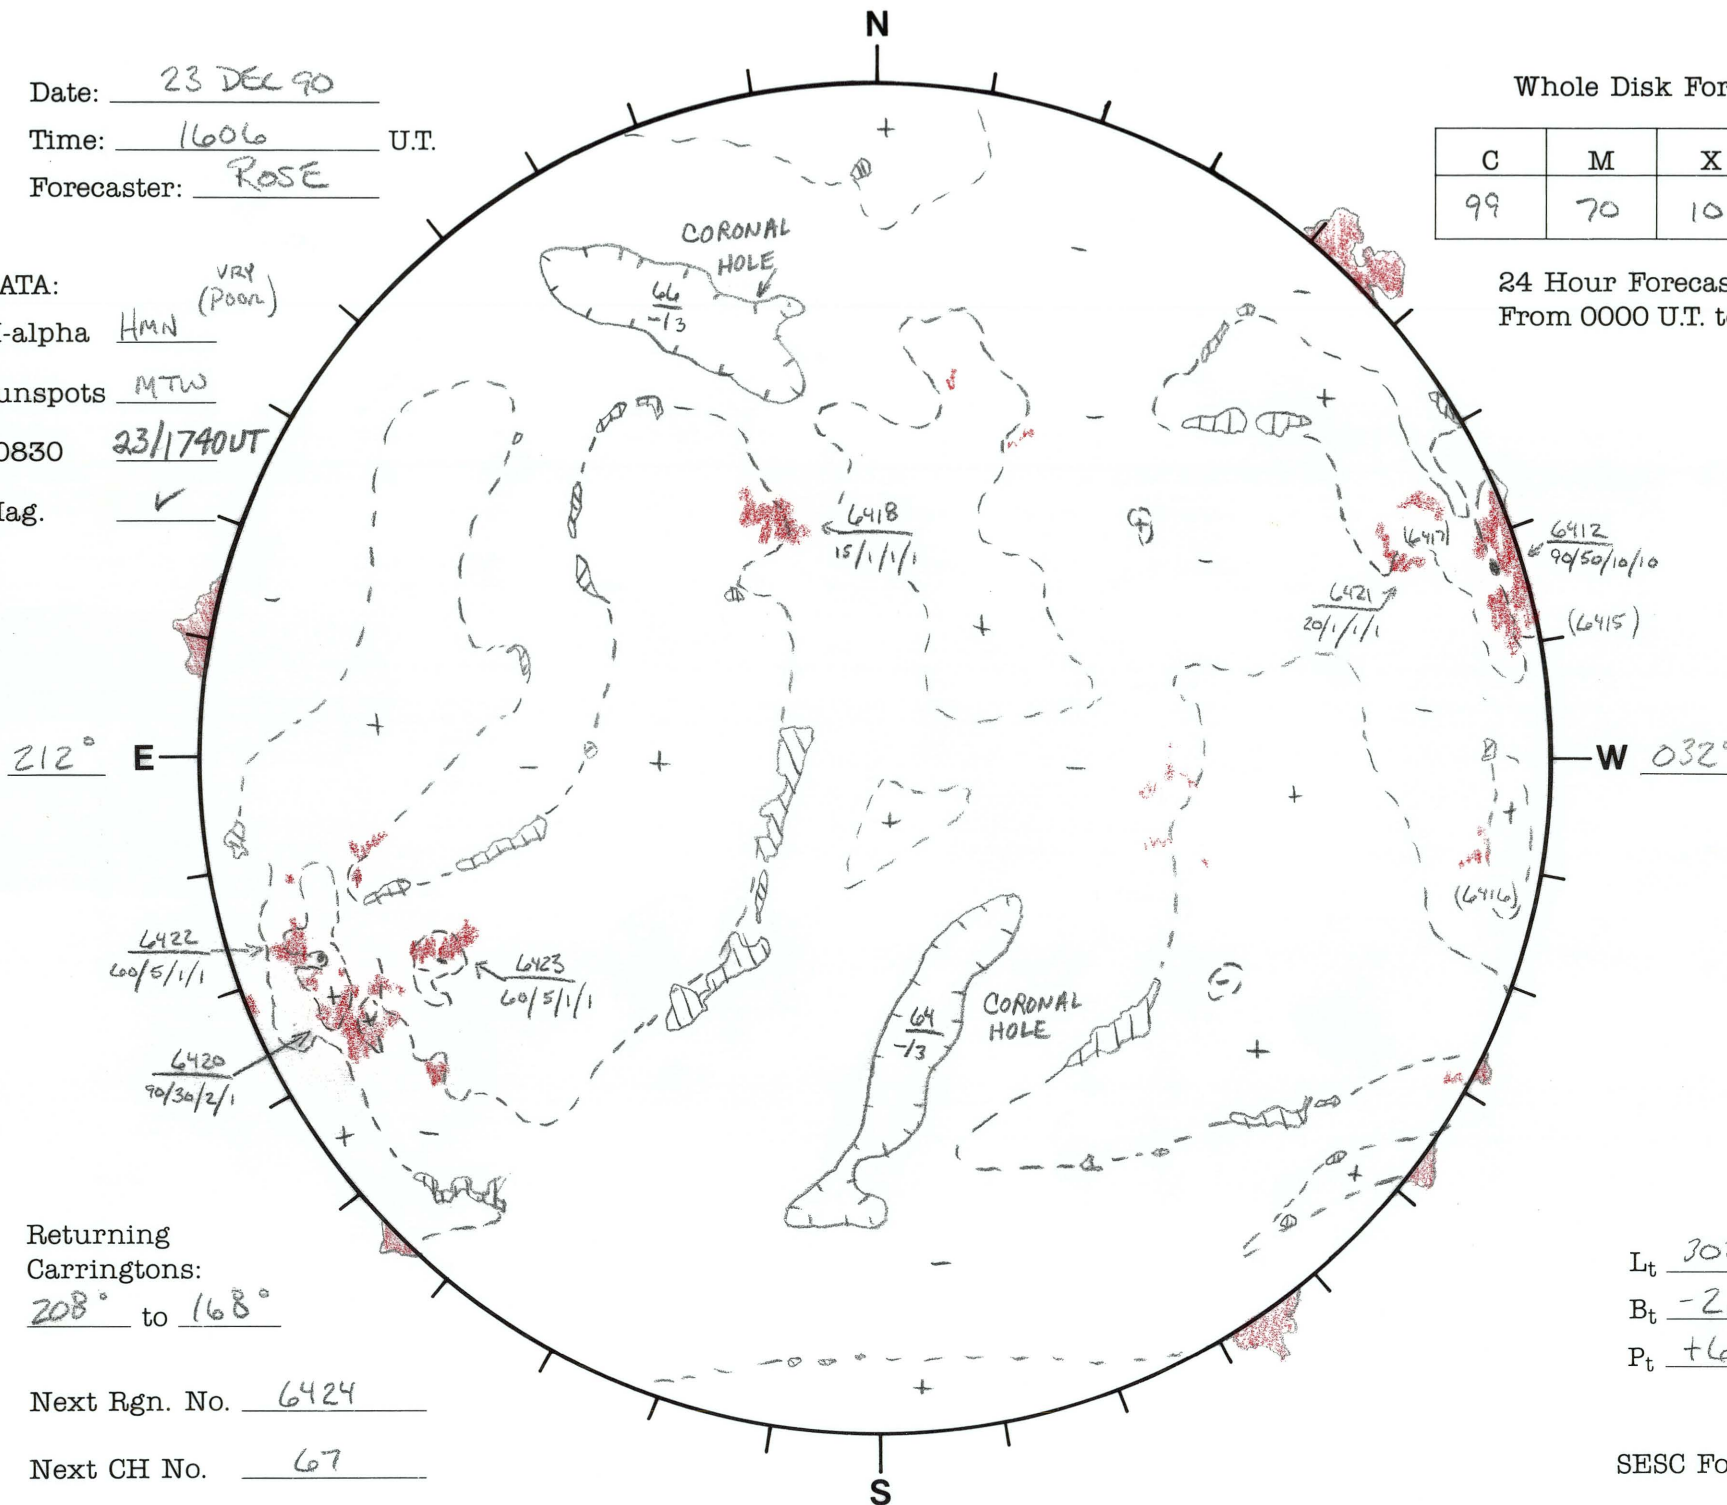

Date: 23 DEC 90
 Time: 1606 U.T.
 Forecaster: ROSE

Whole Disk Forecast

C	M	X	P
99	70	10	10

24 Hour Forecast
 From 0000 U.T. to 0000 U.T.

DATA:
 H-alpha HMN (VRY POOR)
 Sunspots MTW
 10830 23/1740UT
 Mag. ✓

Returning
 Carringtons:
208° to 168°

L_t 302.2°
 B_t -2.0°
 P_t +6.3°

Next Rgn. No. 6424

Next CH No. 67