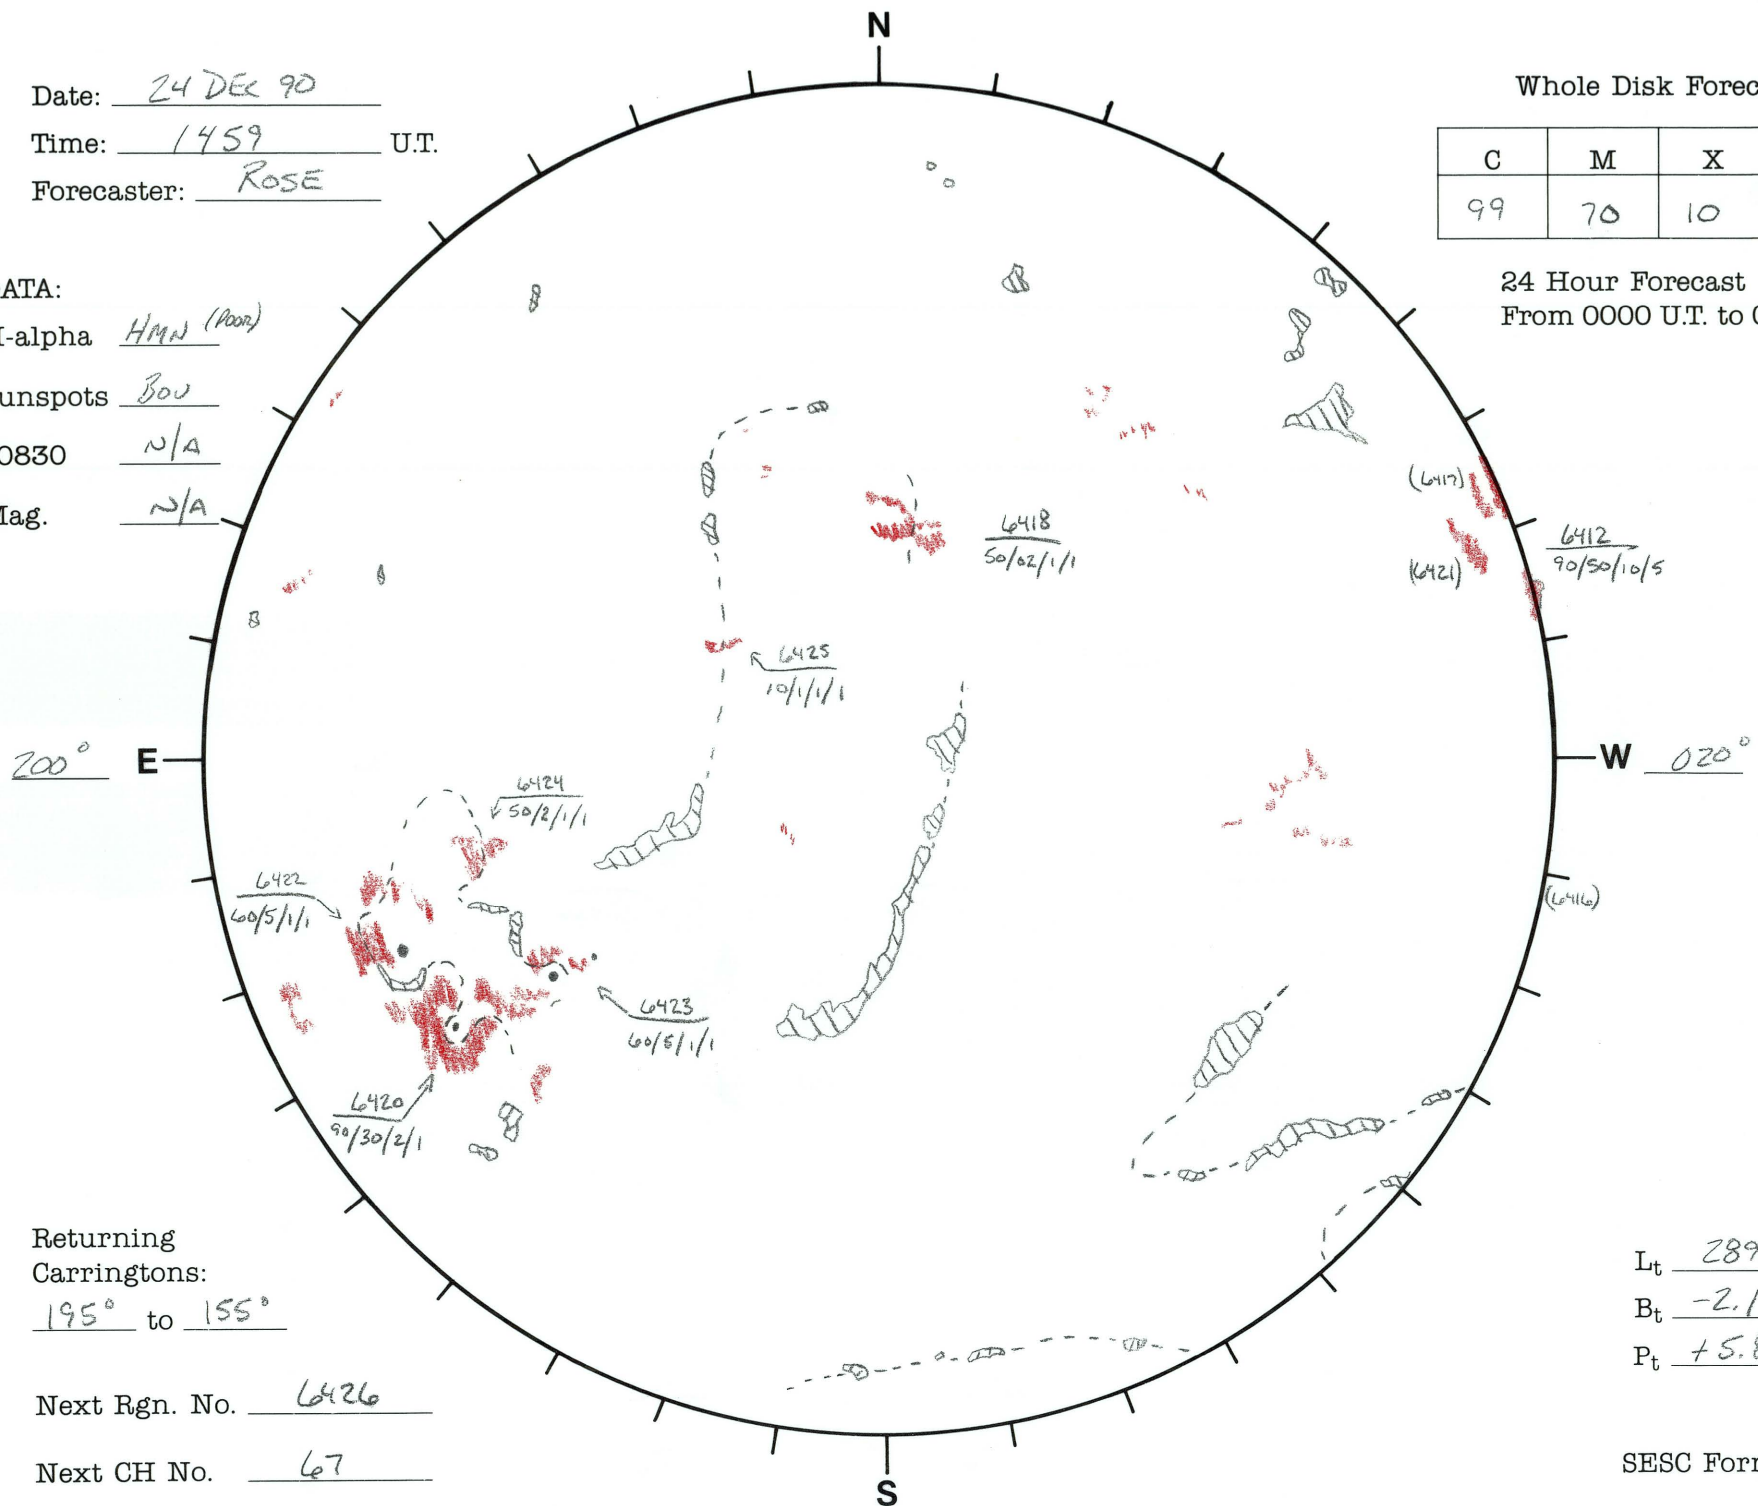

Date: 24 DEC 90
 Time: 1459 U.T.
 Forecaster: ROSE

Whole Disk Forecast

C	M	X	P
99	70	10	05

24 Hour Forecast
 From 0000 U.T. to 0000 U.T.

DATA:
 H-alpha HMN (Poor)
 Sunspots 300
 10830 N/A
 Mag. N/A

Returning Carringtons:
195° to 155°

L_t 289.6°
 B_t -2.1°
 P_t +5.8°

Next Rgn. No. 6426

Next CH No. 67