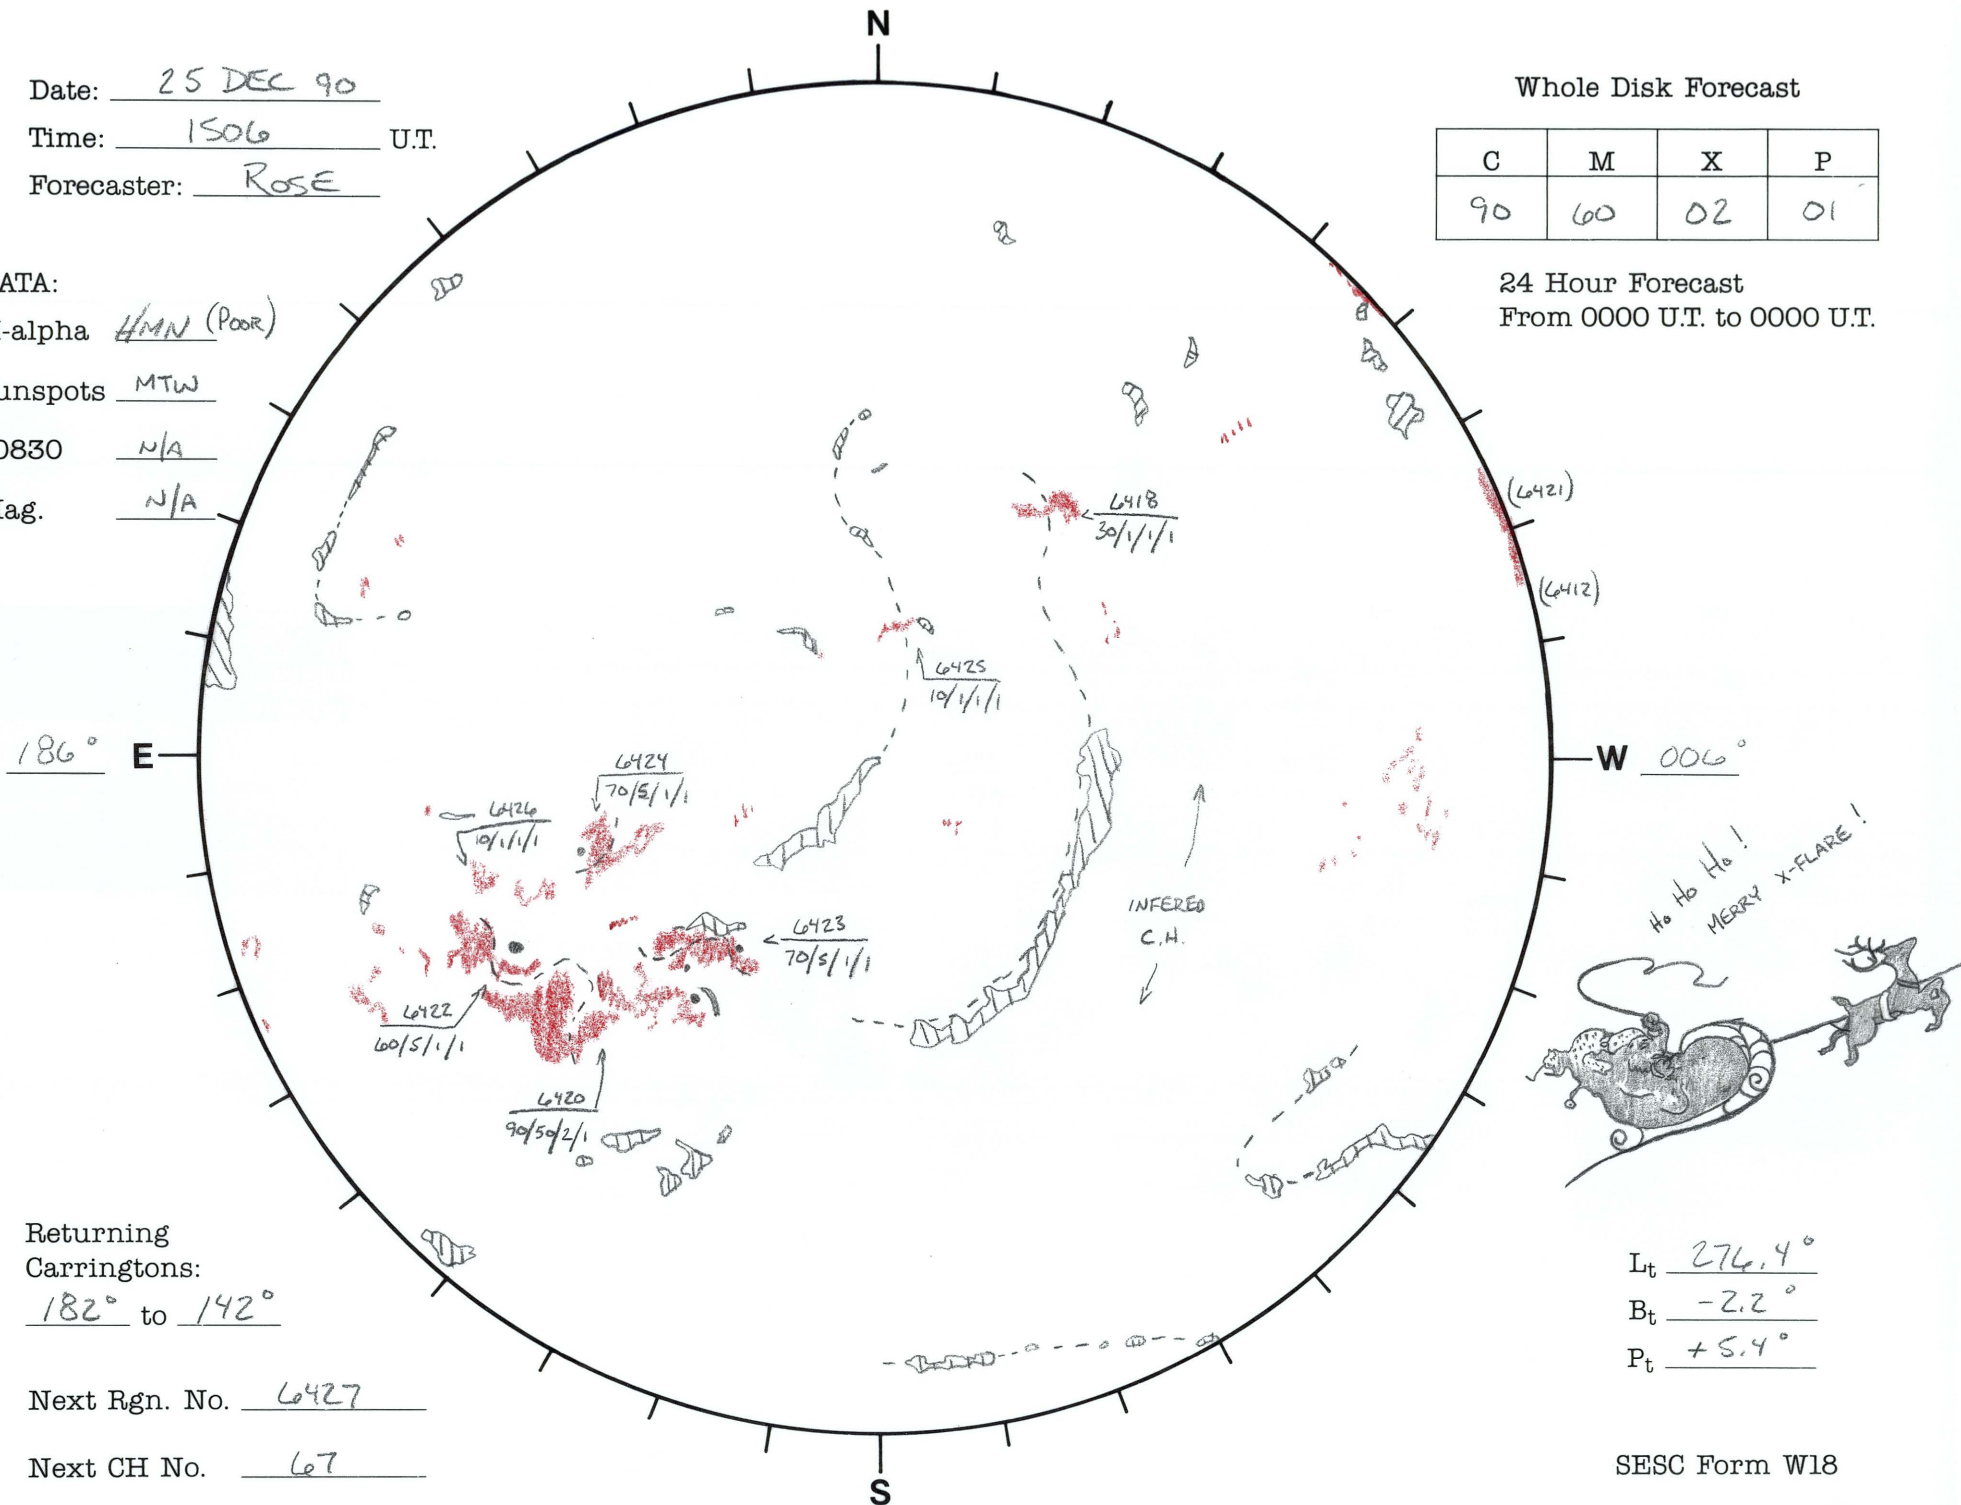

Date: 25 DEC 90
 Time: 1506 U.T.
 Forecaster: ROSE

Whole Disk Forecast

C	M	X	P
90	60	02	01

24 Hour Forecast
 From 0000 U.T. to 0000 U.T.

DATA:
 H-alpha HMN (Poor)
 Sunspots MTW
 10830 N/A
 Mag. N/A

Returning Carringtons:
182° to 142°

Next Rgn. No. 6427

Next CH No. 67

L_t 276.4°
 B_t -2.2°
 P_t +5.4°