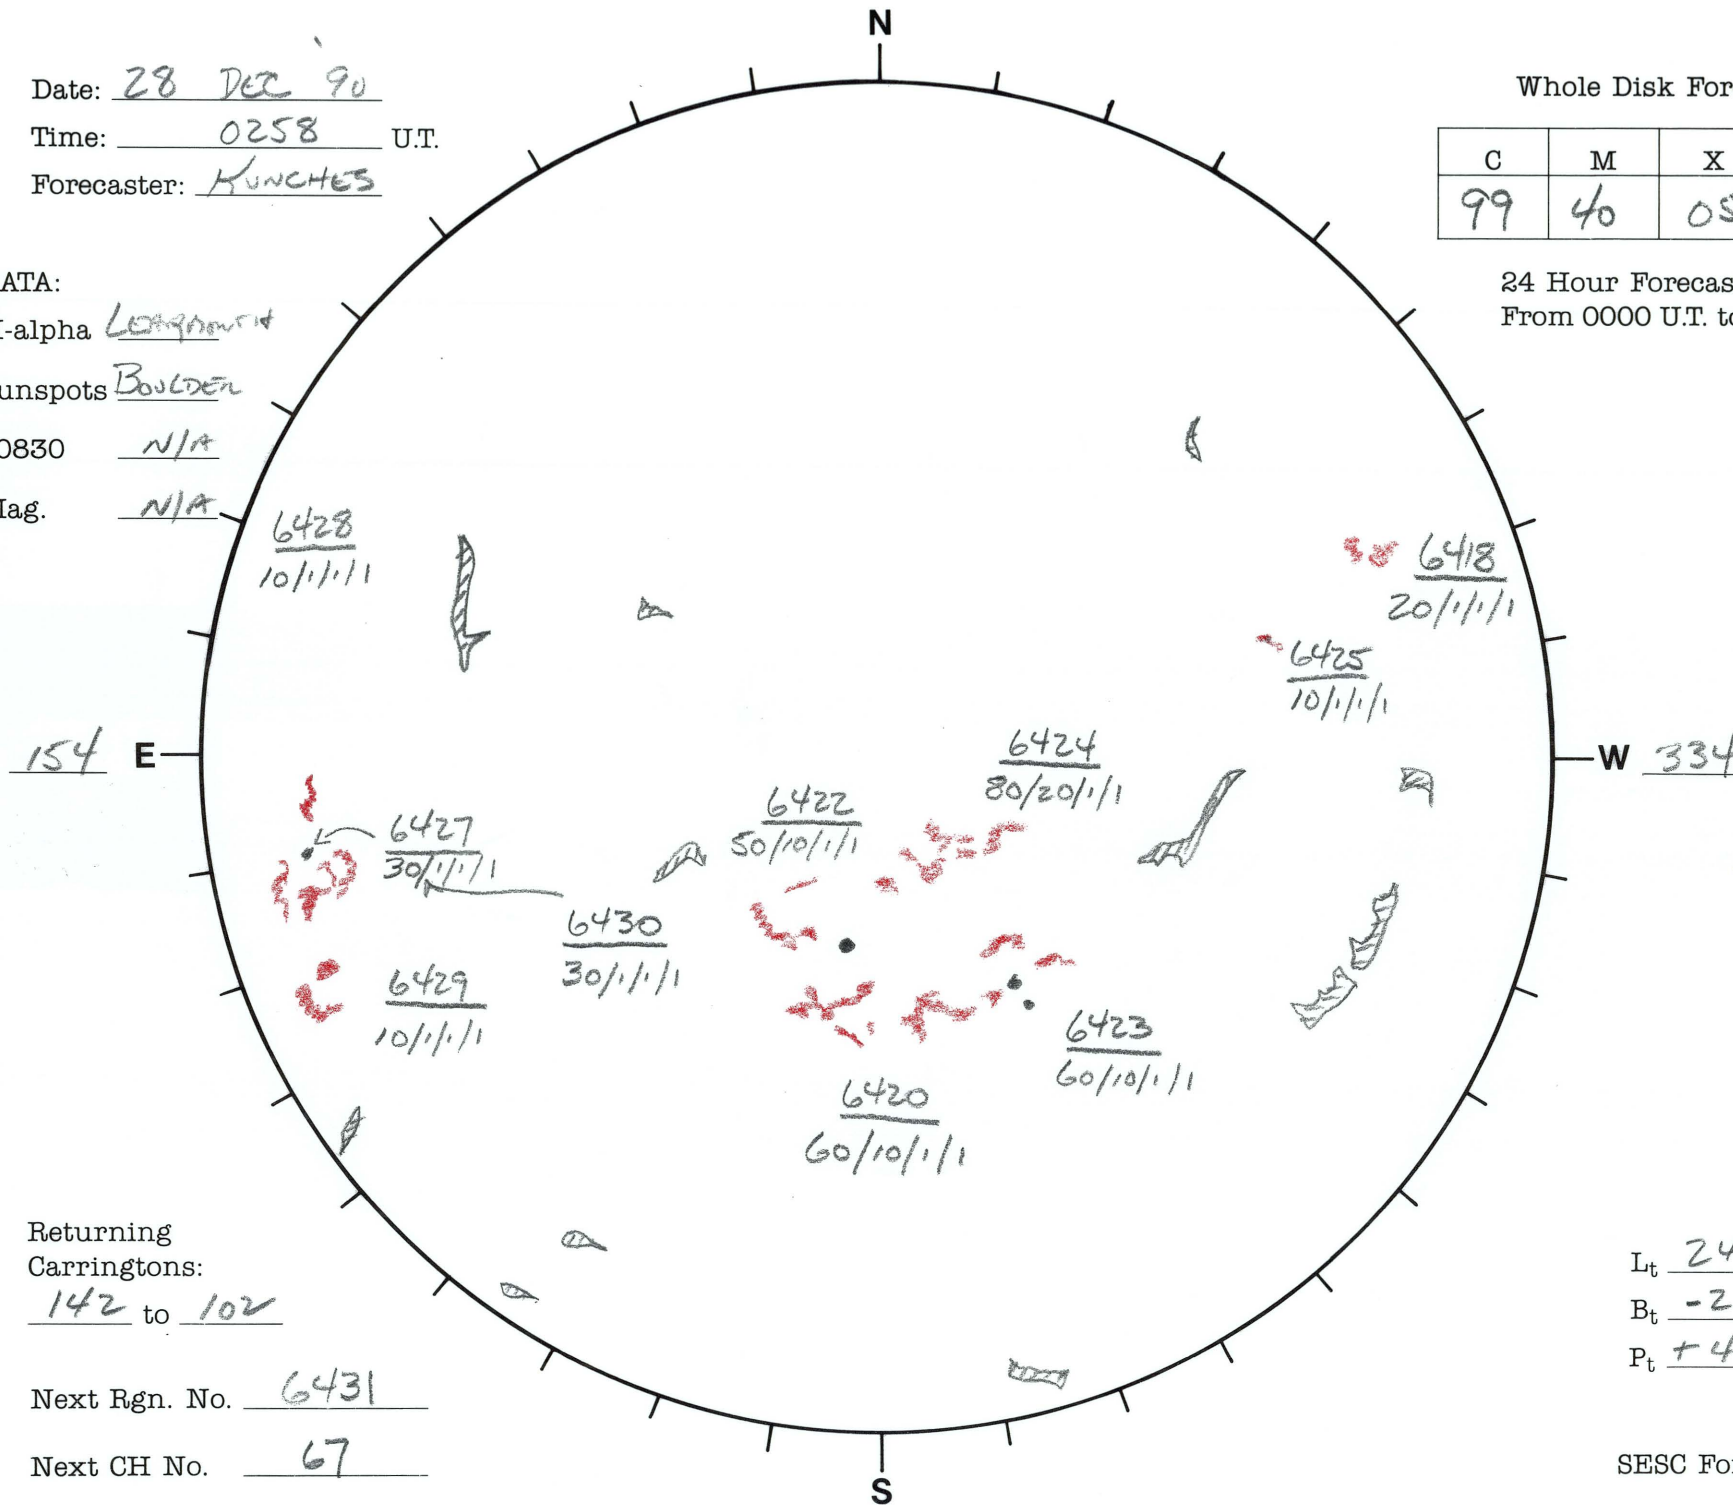

Date: 28 DEC 90  
 Time: 0258 U.T.  
 Forecaster: KUNCHES

Whole Disk Forecast

C	M	X	P
99	40	05	05

24 Hour Forecast  
 From 0000 U.T. to 0000 U.T.

DATA:  
 H-alpha LOW  
 Sunspots BOULDER  
 10830 N/A  
 Mag. N/A

Returning Carringtons:  
142 to 102

Next Rgn. No. 6431

Next CH No. 67

$L_t$  244  
 $B_t$  -2.5  
 $P_t$  +4.2