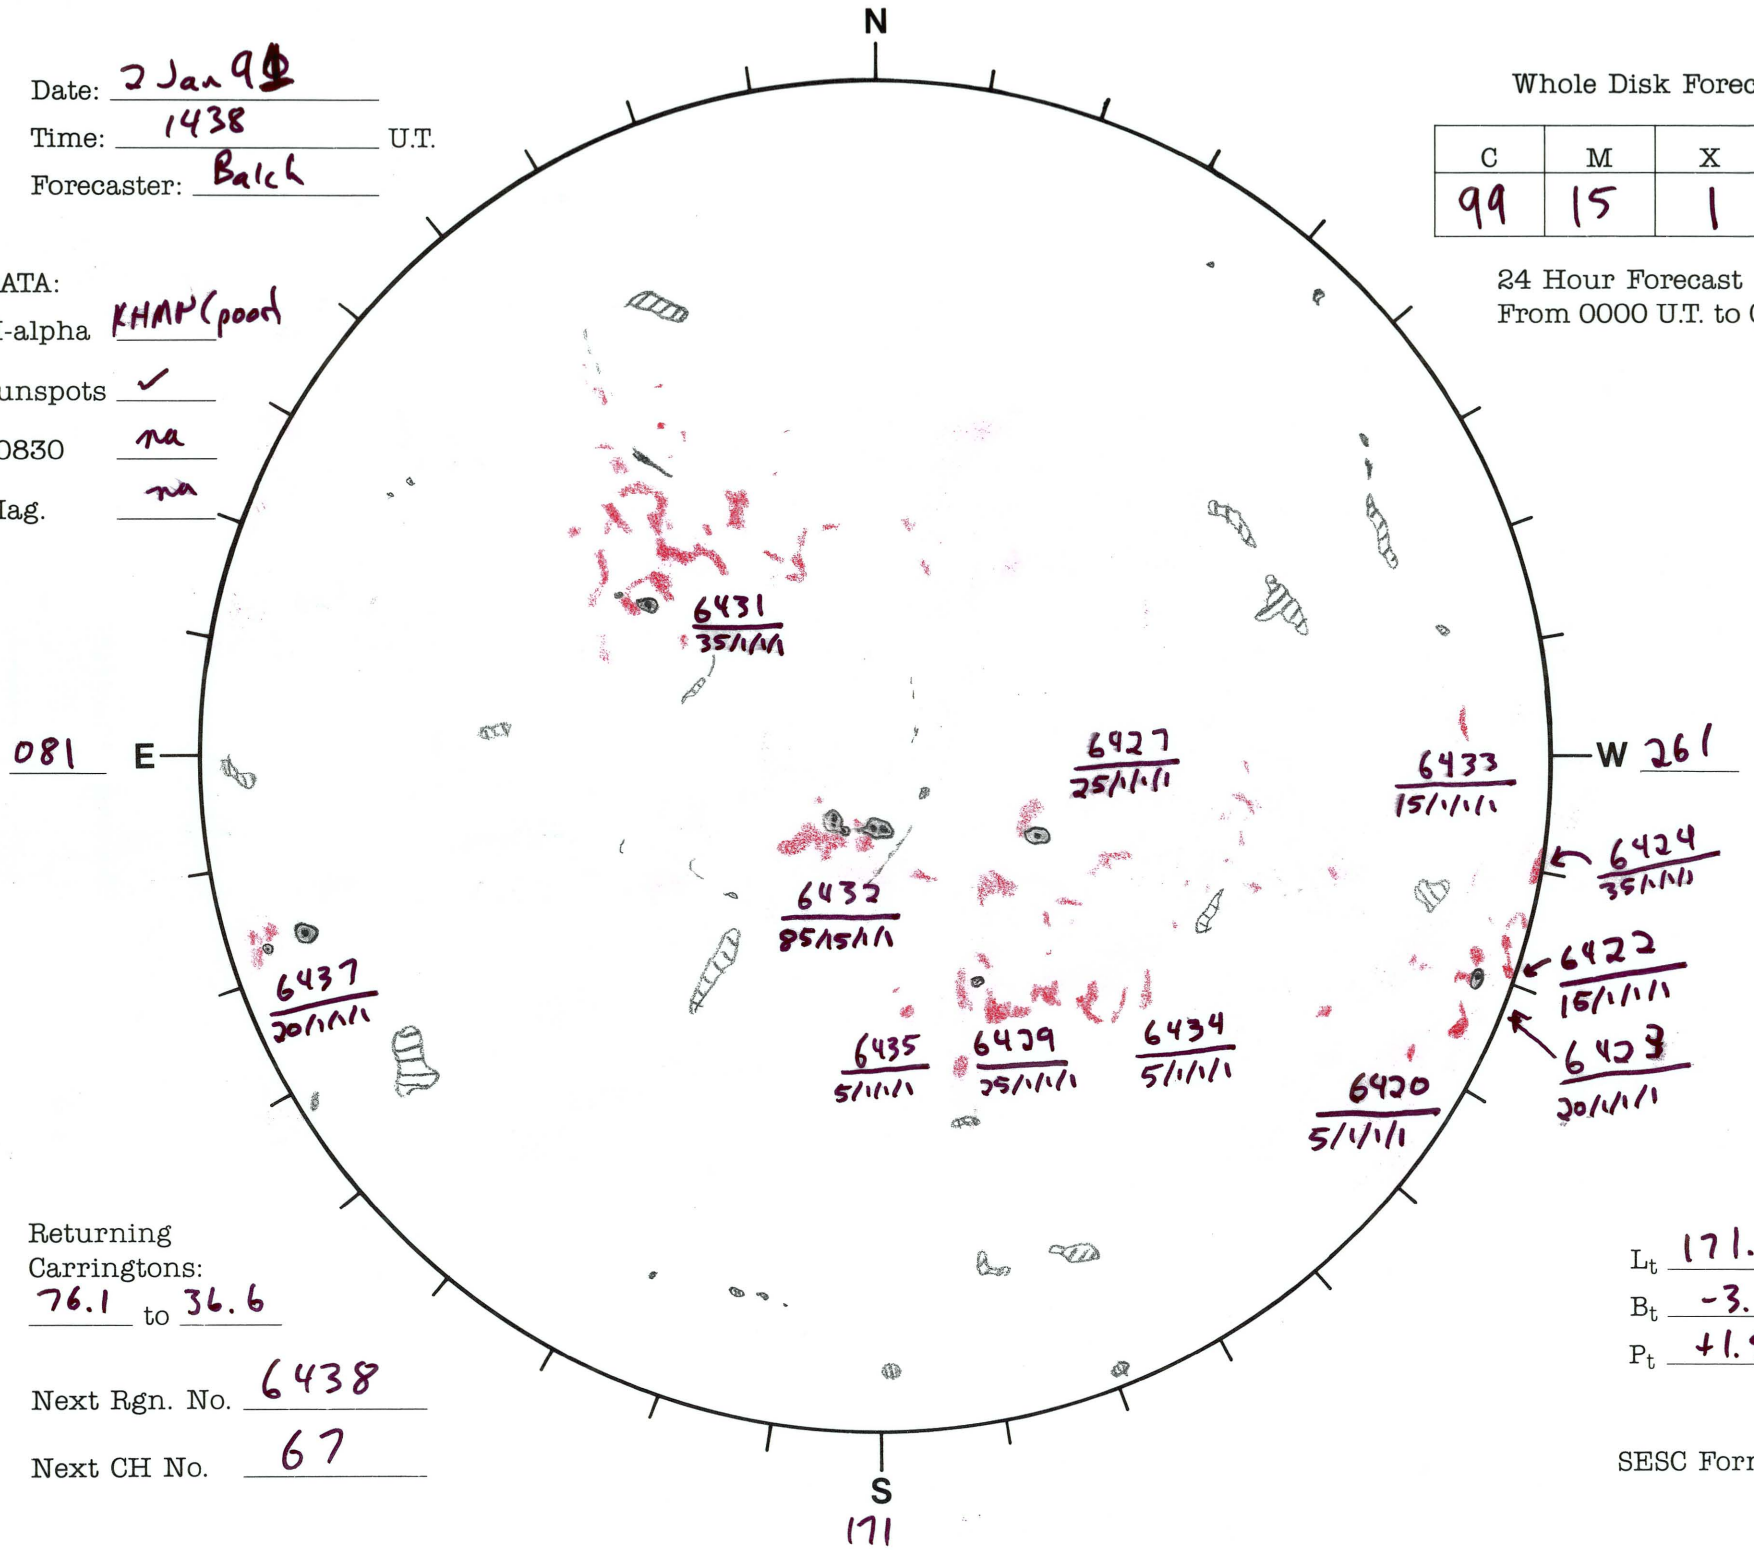

Date: 2 Jan 90
 Time: 1438 U.T.
 Forecaster: Balch

Whole Disk Forecast

C	M	X	P
99	15	1	1

24 Hour Forecast
 From 0000 U.T. to 0000 U.T.

DATA:
 H-alpha KHAM (poor)
 Sunspots
 10830 na
 Mag. na

Returning Carringtons: 76.1 to 36.6

Next Rgn. No. 6438

Next CH No. 67

L_t 171.3
 B_t -3.2
 P_t +1.5