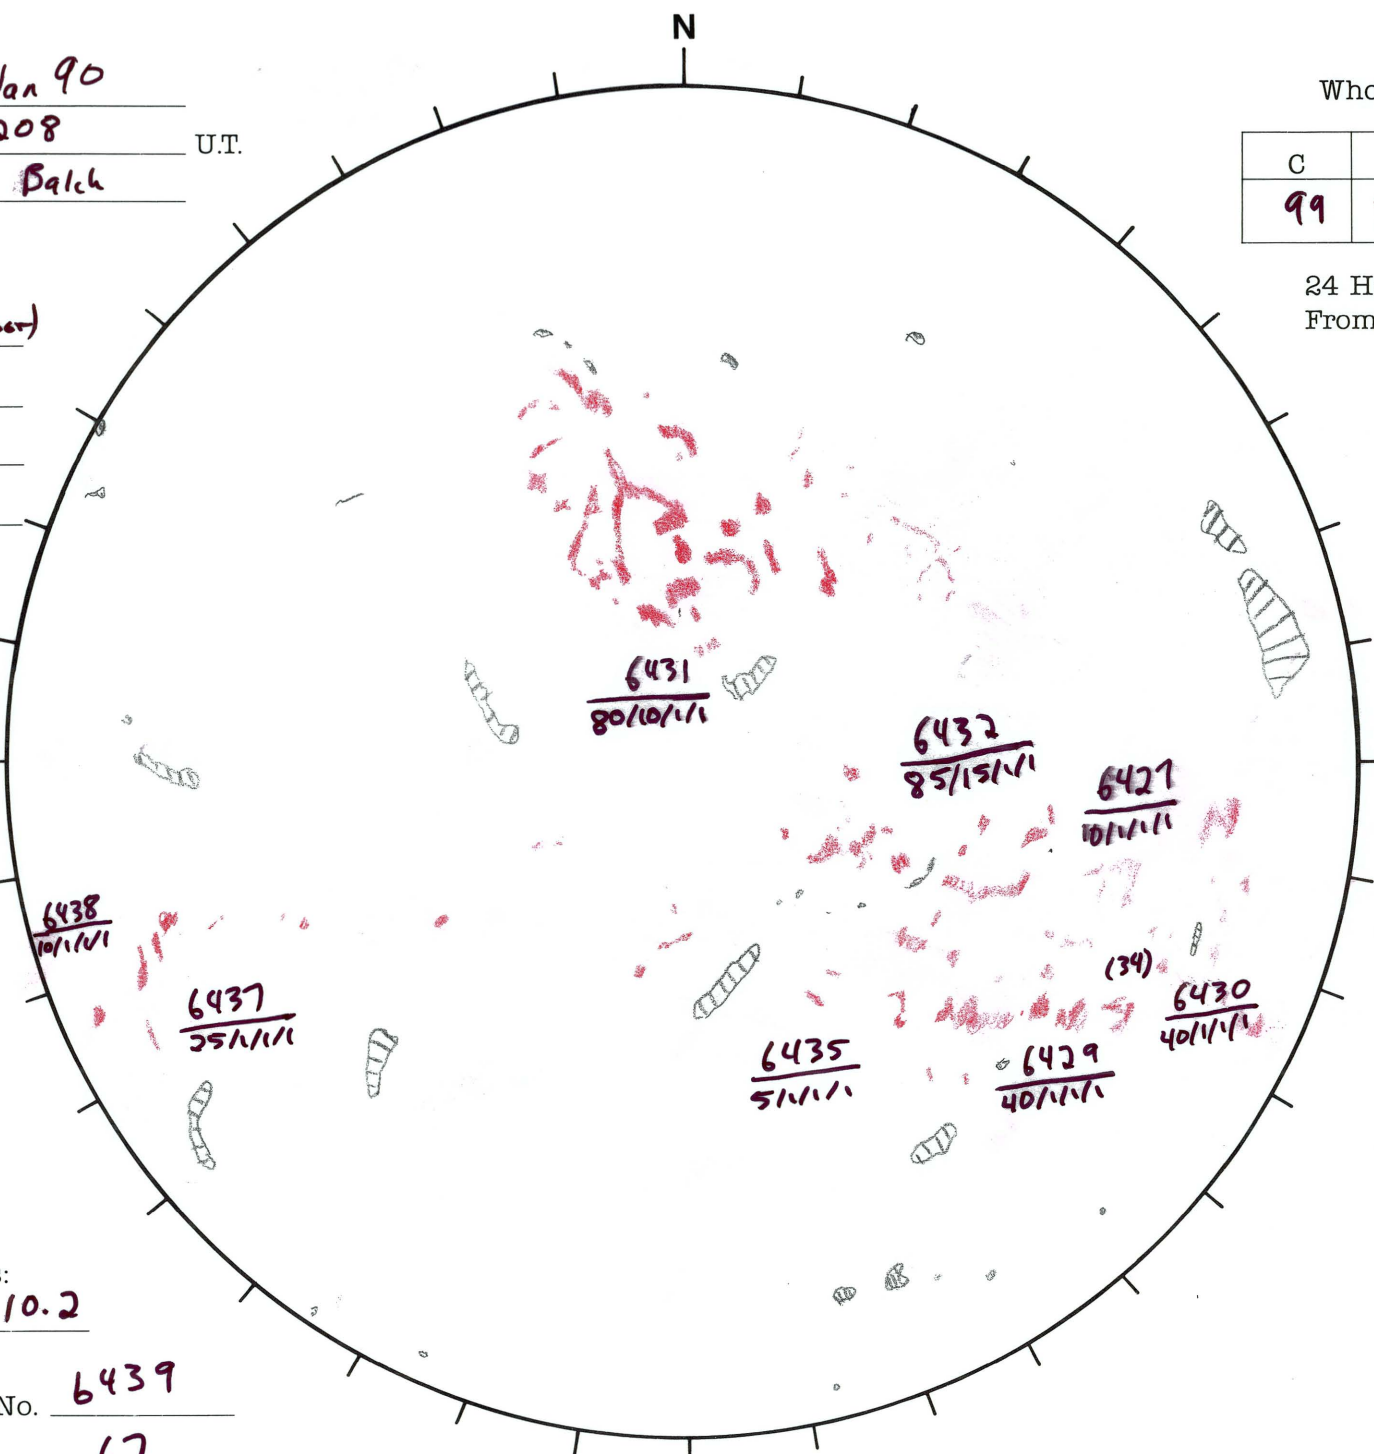

Date: 04 Jan 90
 Time: 0208 U.T.
 Forecaster: Balch

Whole Disk Forecast

C	M	X	P
99	20	1	1

24 Hour Forecast
 From 0000 U.T. to 0000 U.T.

DATA:
 H-alpha ✓ (pcc)
 Sunspots na
 10830 na
 Mag. na

062 E

W 242

Returning
 Carringtons:
49.7 to 10.2

L_t 151.8
 B_t -3.4
 P_t +0.8

Next Rgn. No. 6439

Next CH No. 67

S
152