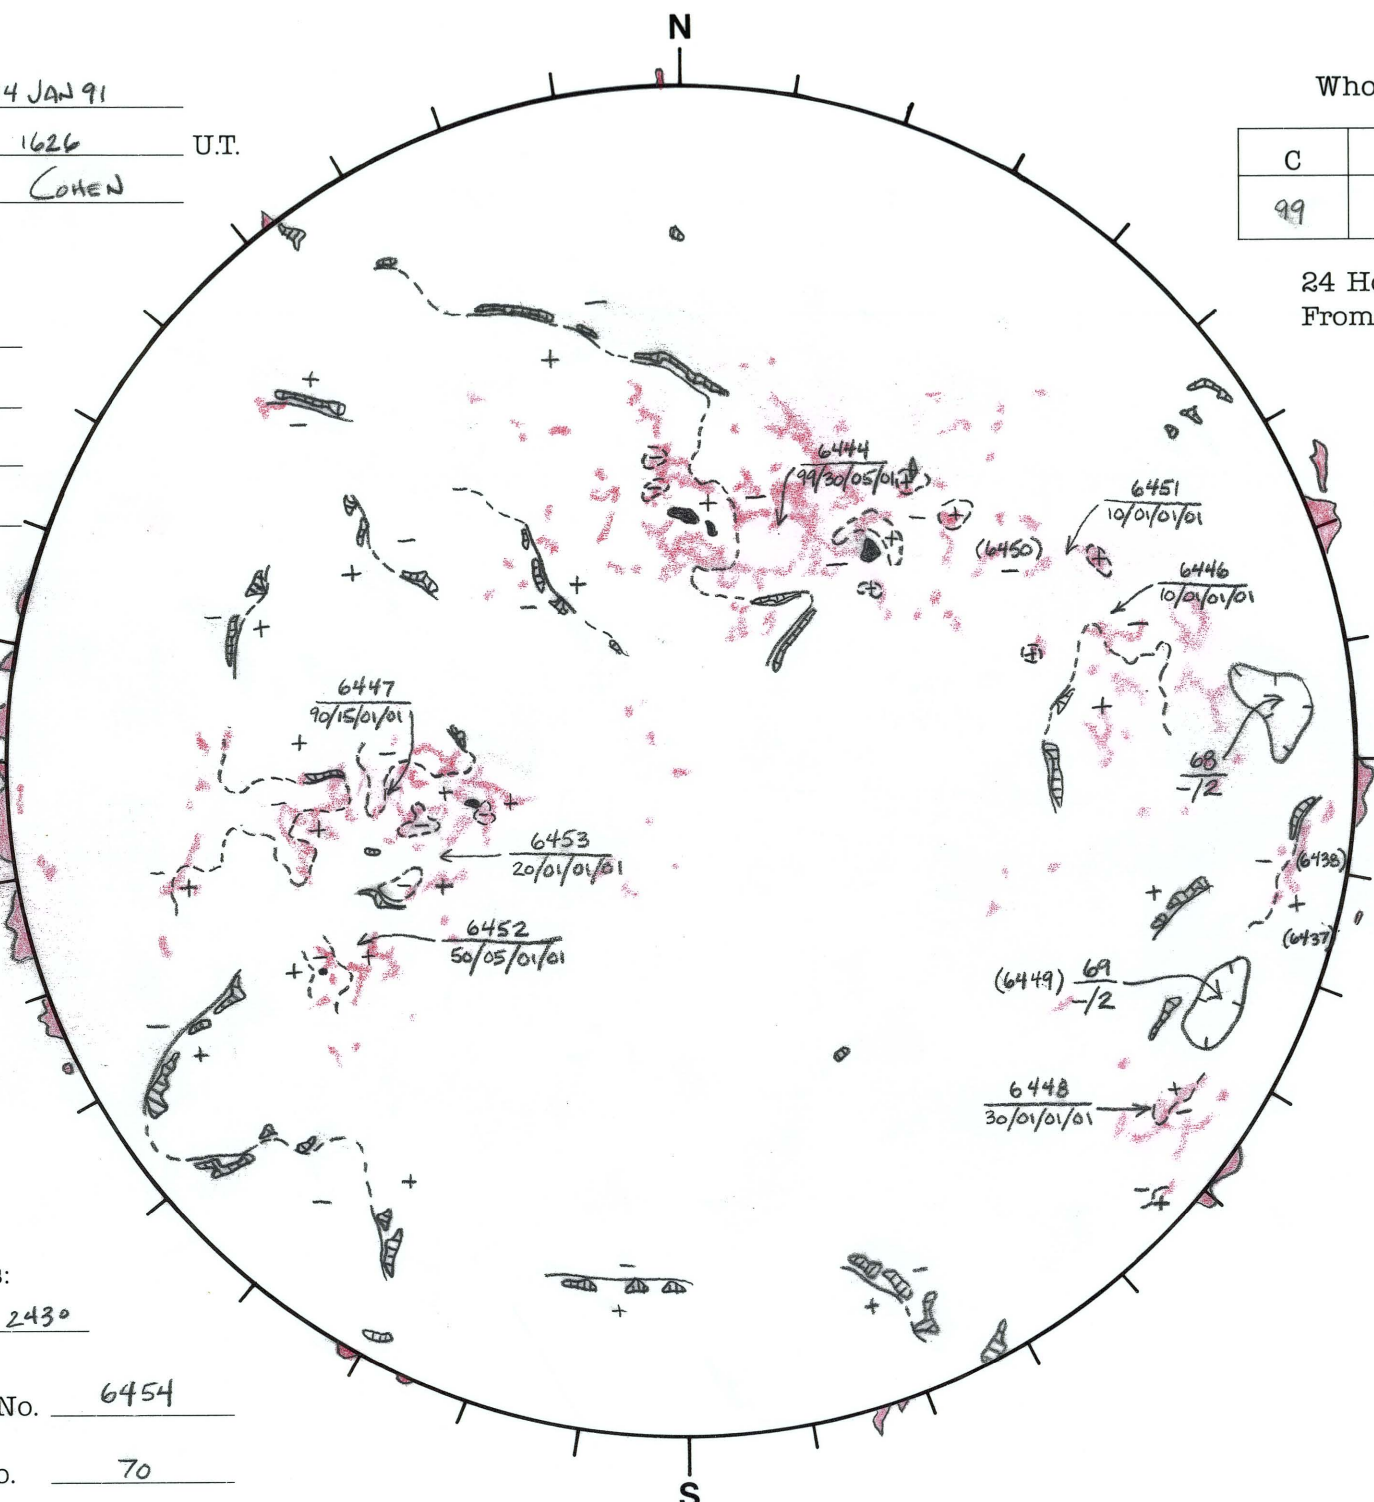

Date: 14 JAN 91
 Time: 1626 U.T.
 Forecaster: COHEN

Whole Disk Forecast

C	M	X	P
99	40	10	01

24 Hour Forecast
 From 0000 U.T. to 0000 U.T.

DATA:
 H-alpha
 Sunspots
 10830
 Mag.

282° E

W 102°

Returning Carringtons:
282° to 243°

L_t 12.3°
 B_t -4.5°
 P_t -4.3°

Next Rgn. No. 6454

Next CH No. 70