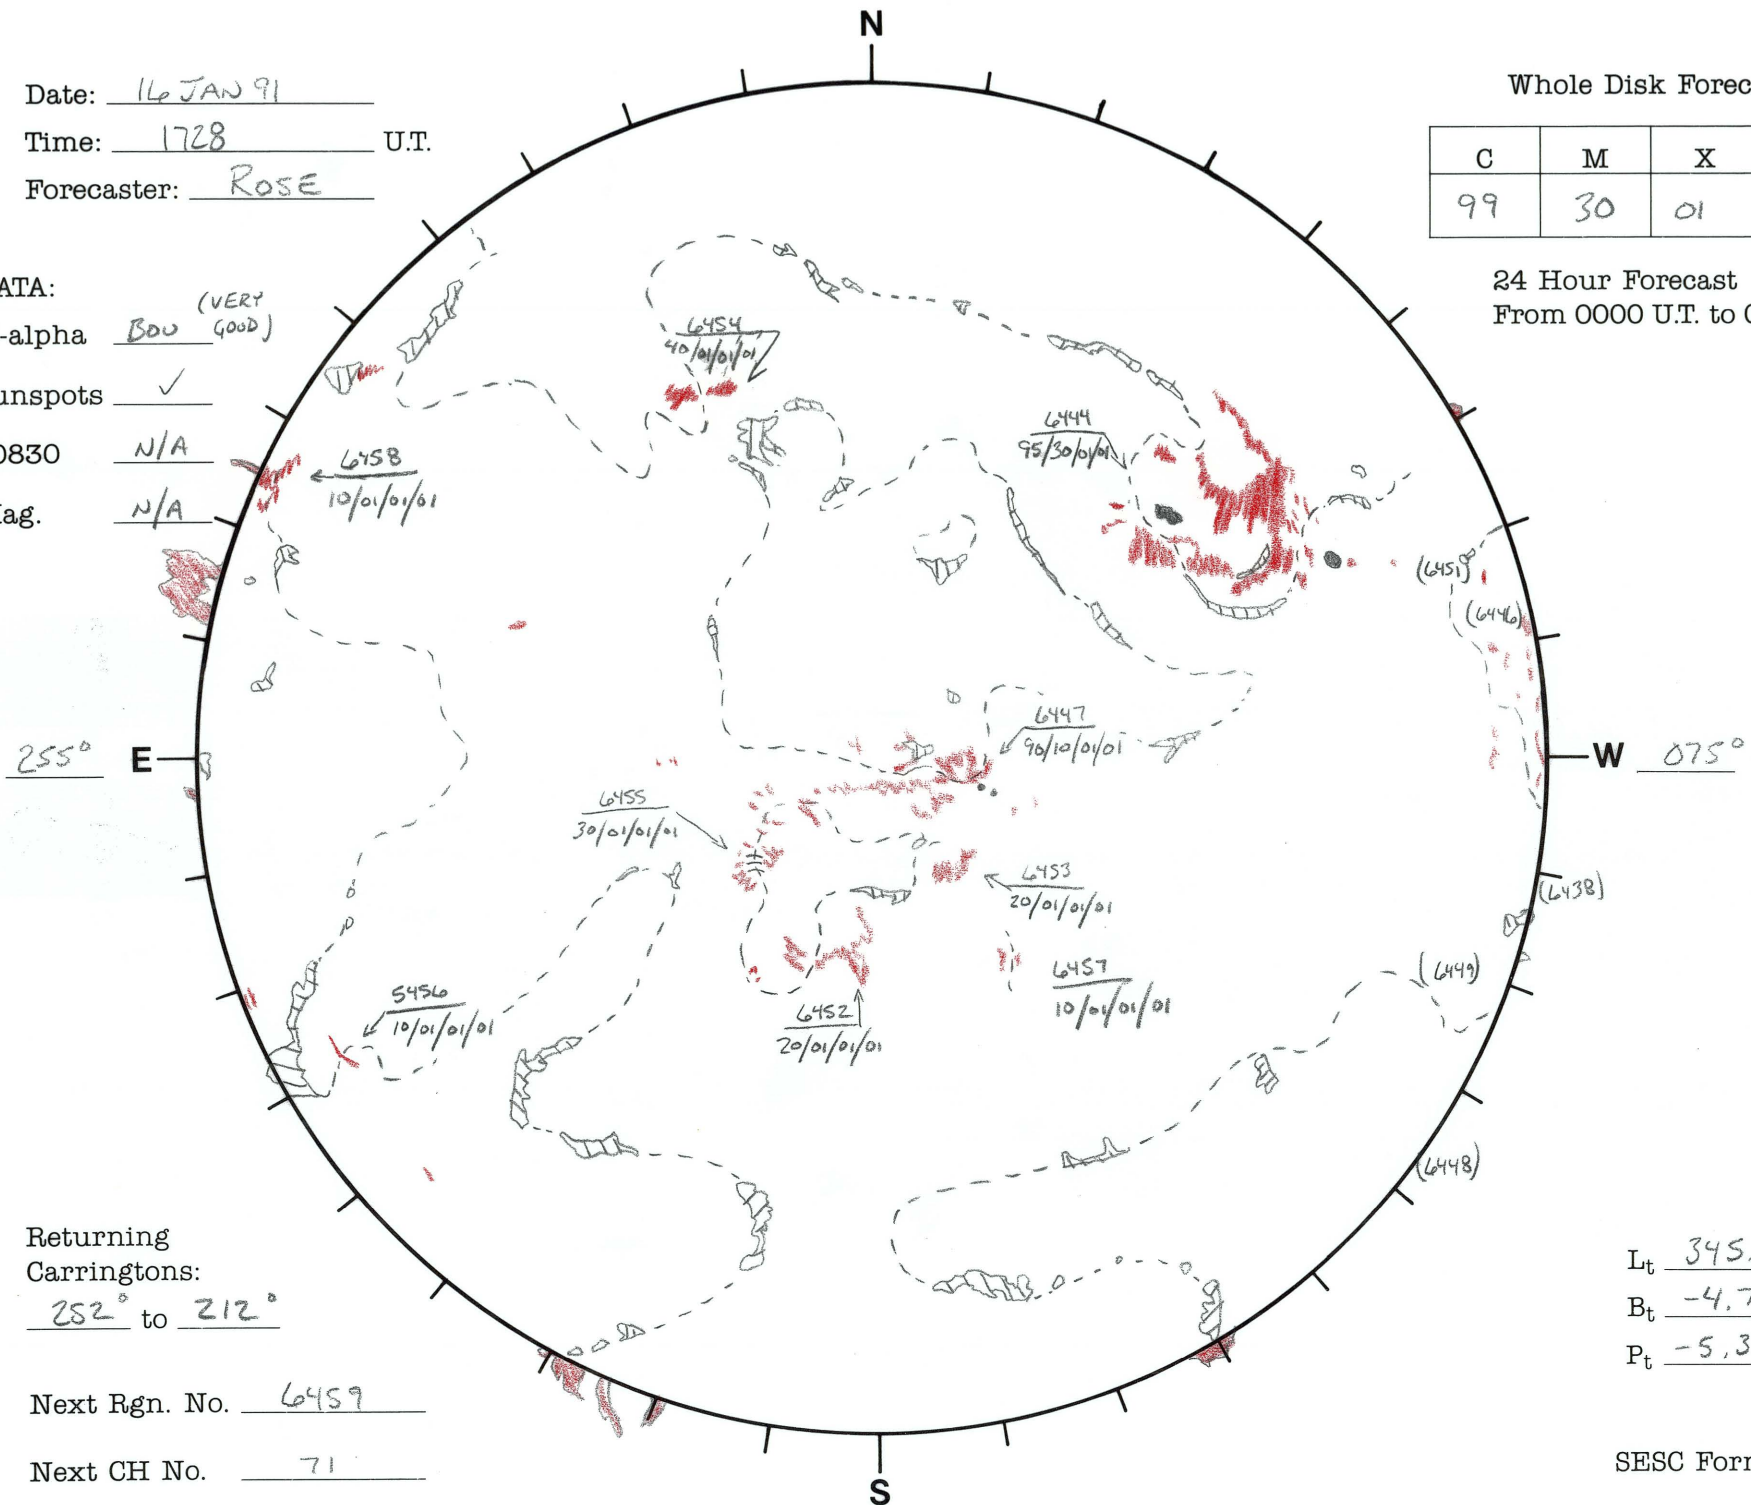

Date: 16 JAN 91
 Time: 1728 U.T.
 Forecaster: ROSE

Whole Disk Forecast

C	M	X	P
99	30	01	01

24 Hour Forecast
 From 0000 U.T. to 0000 U.T.

DATA:
 H-alpha BDU (VERY GOOD)
 Sunspots
 10830 N/A
 Mag. N/A

Returning Carringtons:
252° to 212°

L_t 345.4°
 B_t -4.7°
 P_t -5.3°

Next Rgn. No. 6459

Next CH No. 71