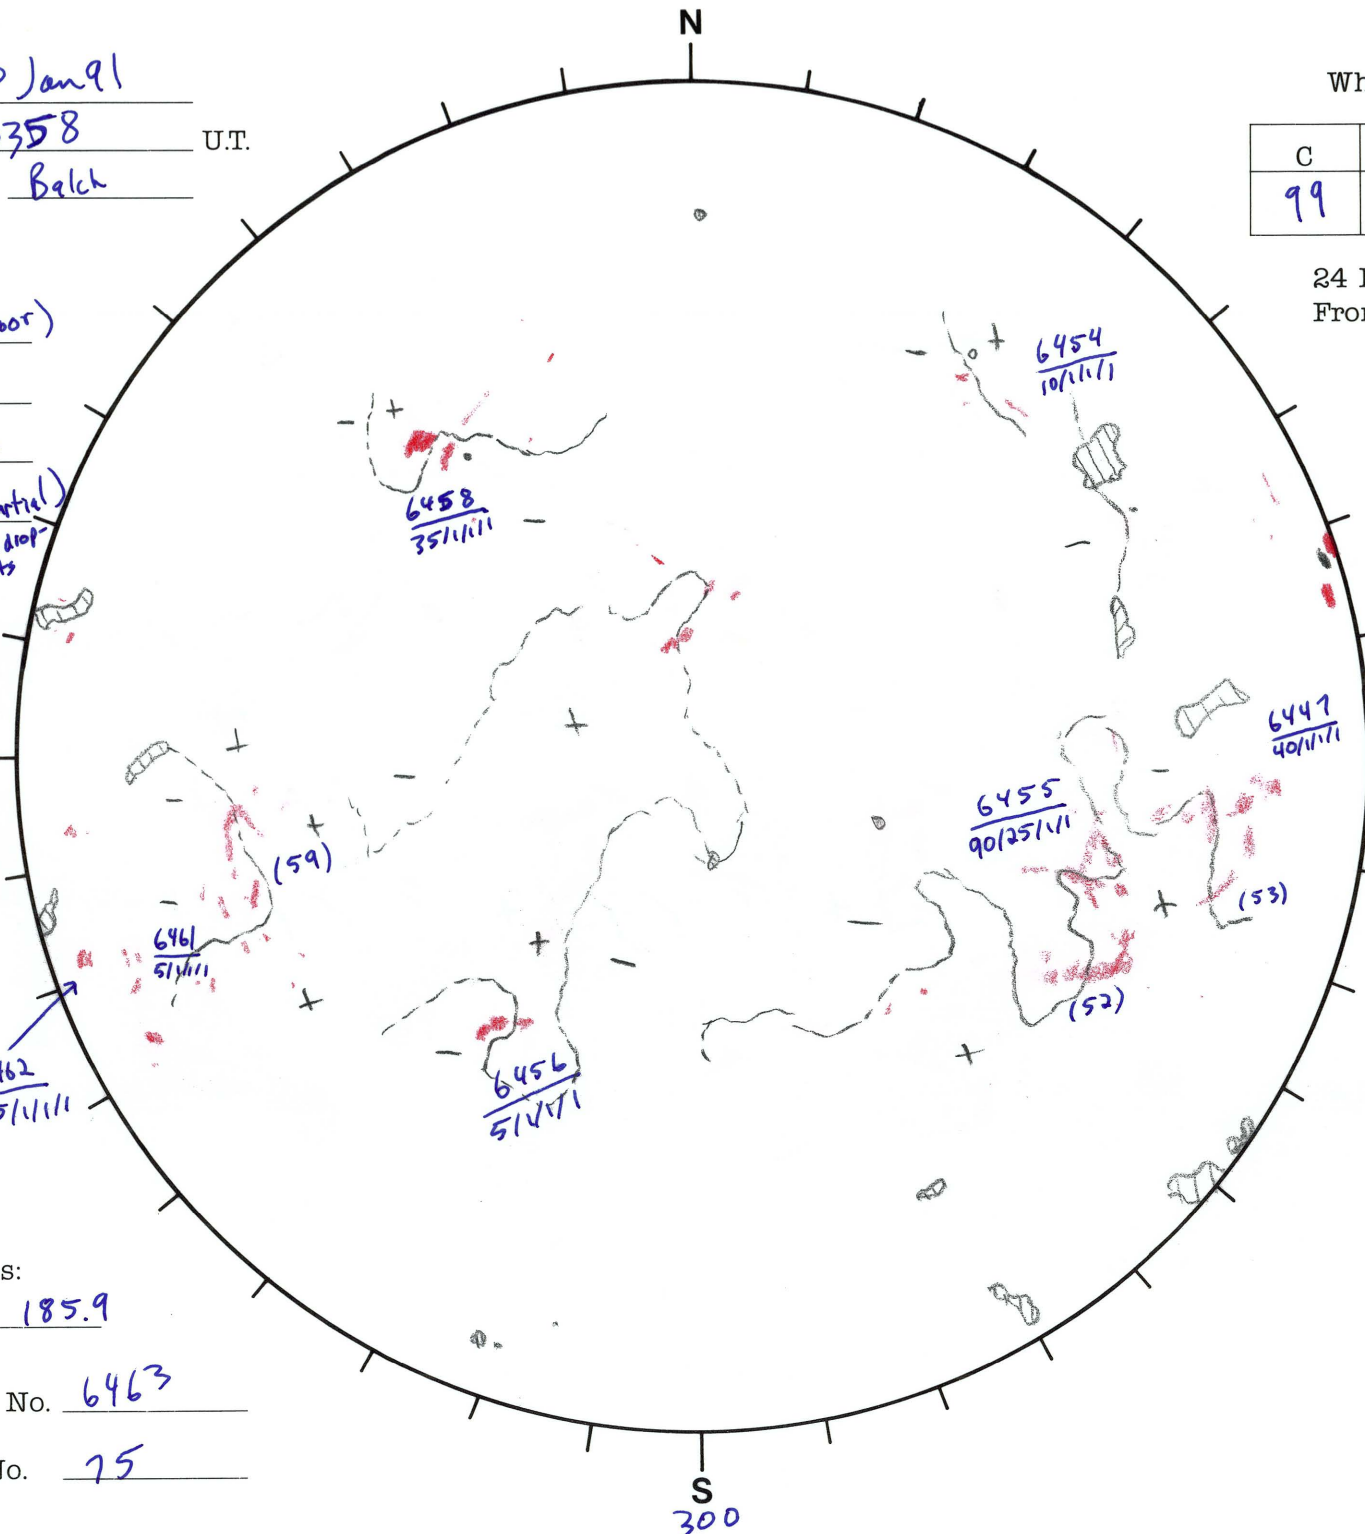

Date: 20 Jan 91
Time: 0358 U.T.
Forecaster: Belch

Whole Disk Forecast

C	M	X	P
99	40	1	1

24 Hour Forecast
From 0000 U.T. to 0000 U.T.

DATA:
H-alpha ✓ (poor)
Sunspots na
10830 na
Mag. ✓ (particle)
cloud drop
outs

210 E

E

W 030

W

Returning
Carringtons:
199.1 to 185.9

Next Rgn. No. 6463

Next CH No. 75

L_t 300.1
 B_t -5.0
 P_t -6.9

SESC Form W18

S
300