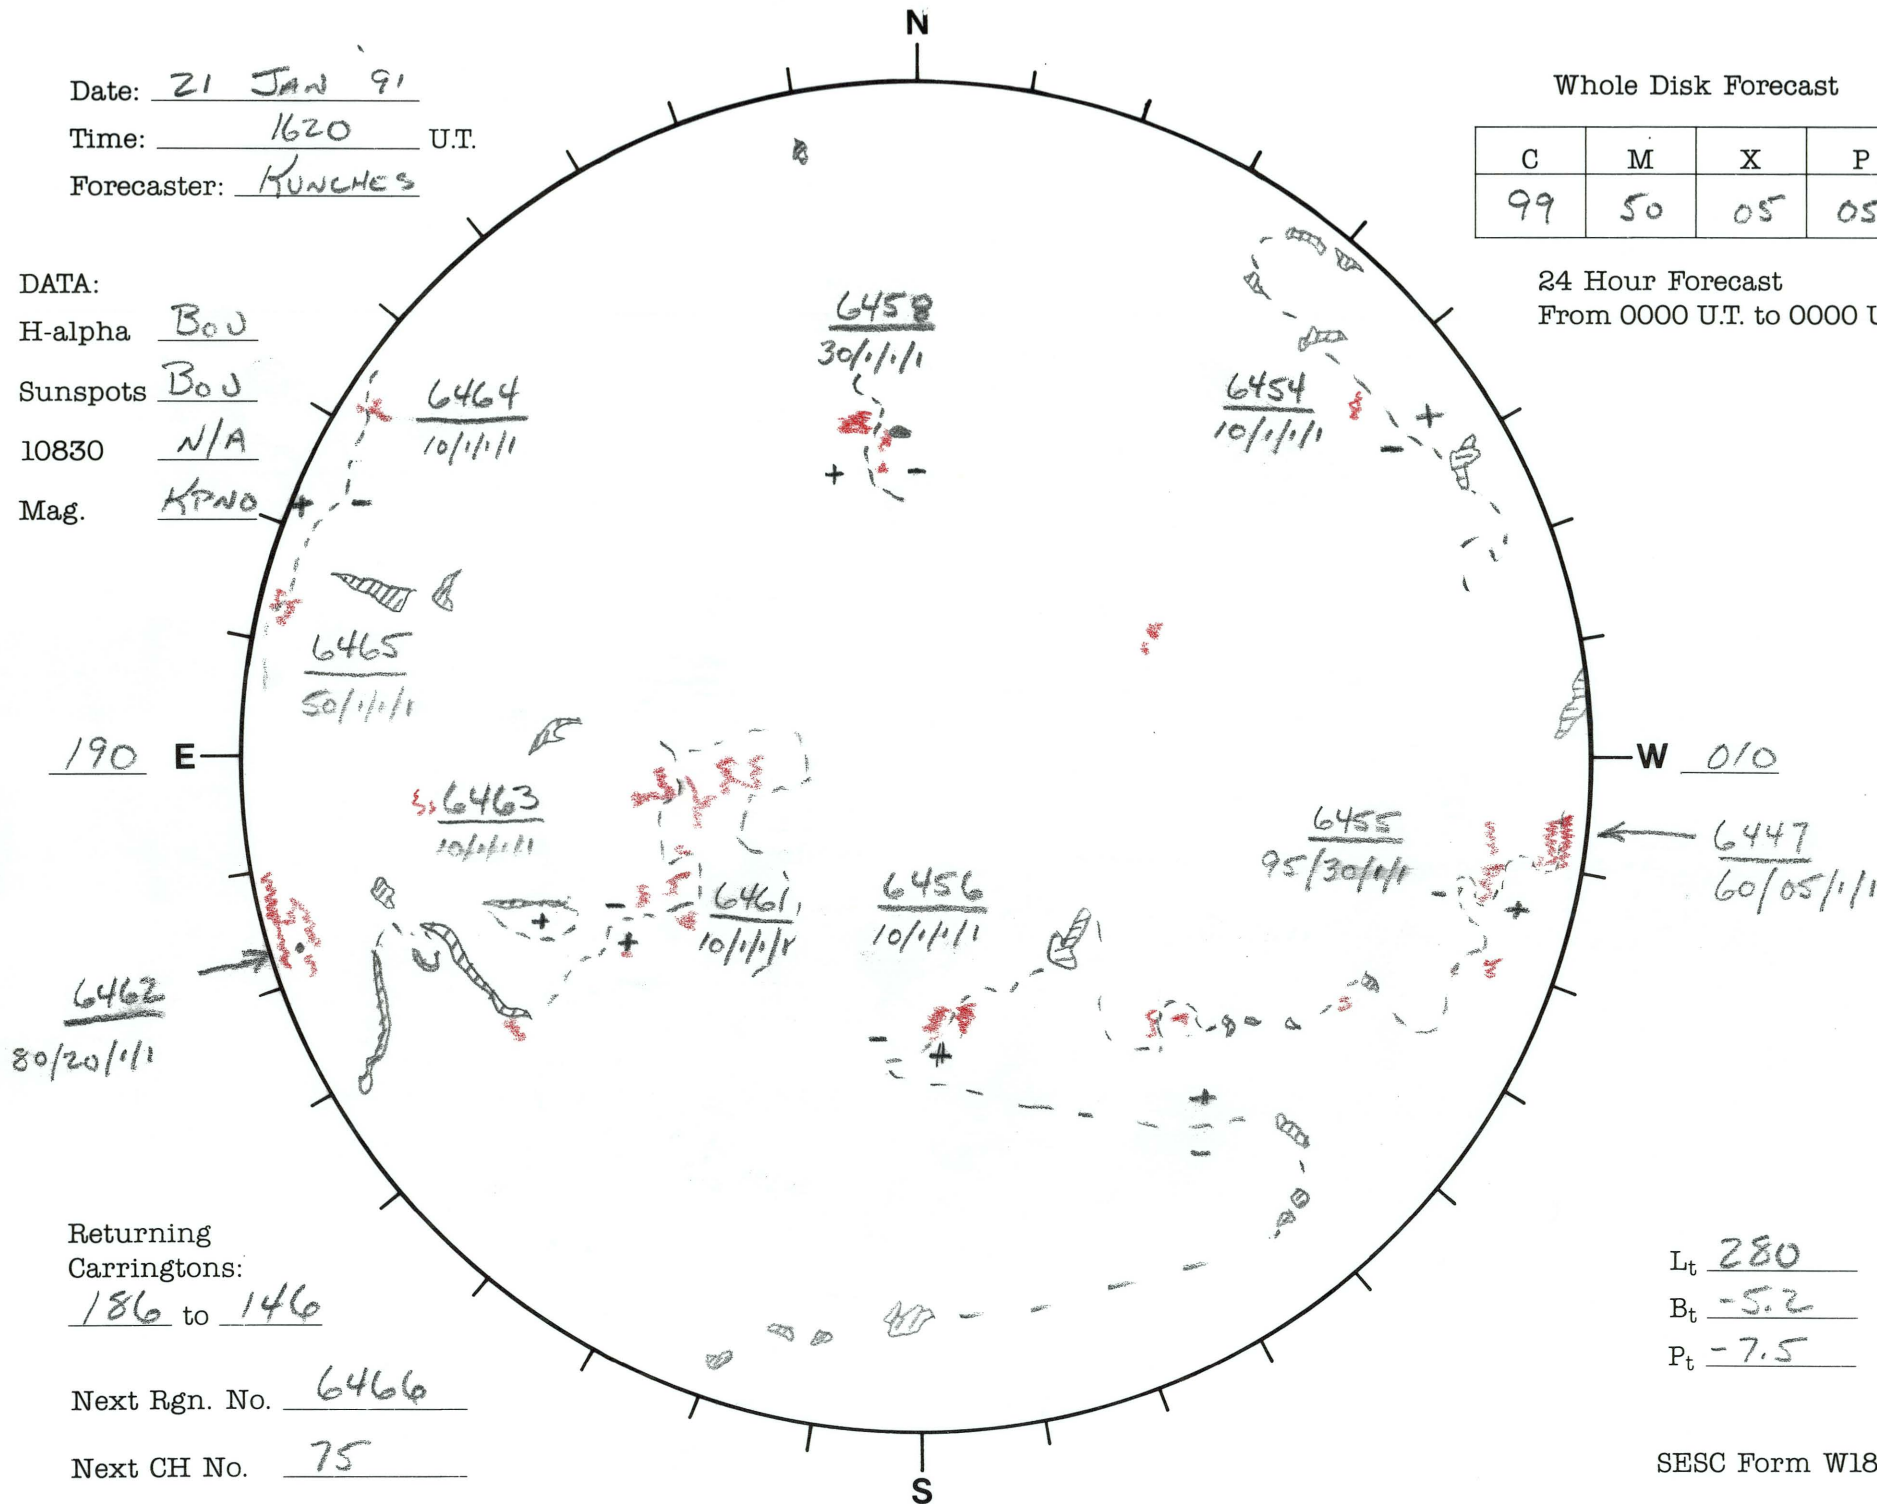

Date: 21 JAN '91  
 Time: 1620 U.T.  
 Forecaster: KUNCHES

Whole Disk Forecast

C	M	X	P
99	50	05	05

24 Hour Forecast  
 From 0000 U.T. to 0000 U.T.

DATA:  
 H-alpha BoU  
 Sunspots BoU  
 10830 N/A  
 Mag. KPNO

Returning Carringtons:  
186 to 146

Next Rgn. No. 6466

Next CH No. 75

L<sub>t</sub> 280  
 B<sub>t</sub> -5.2  
 P<sub>t</sub> -7.5