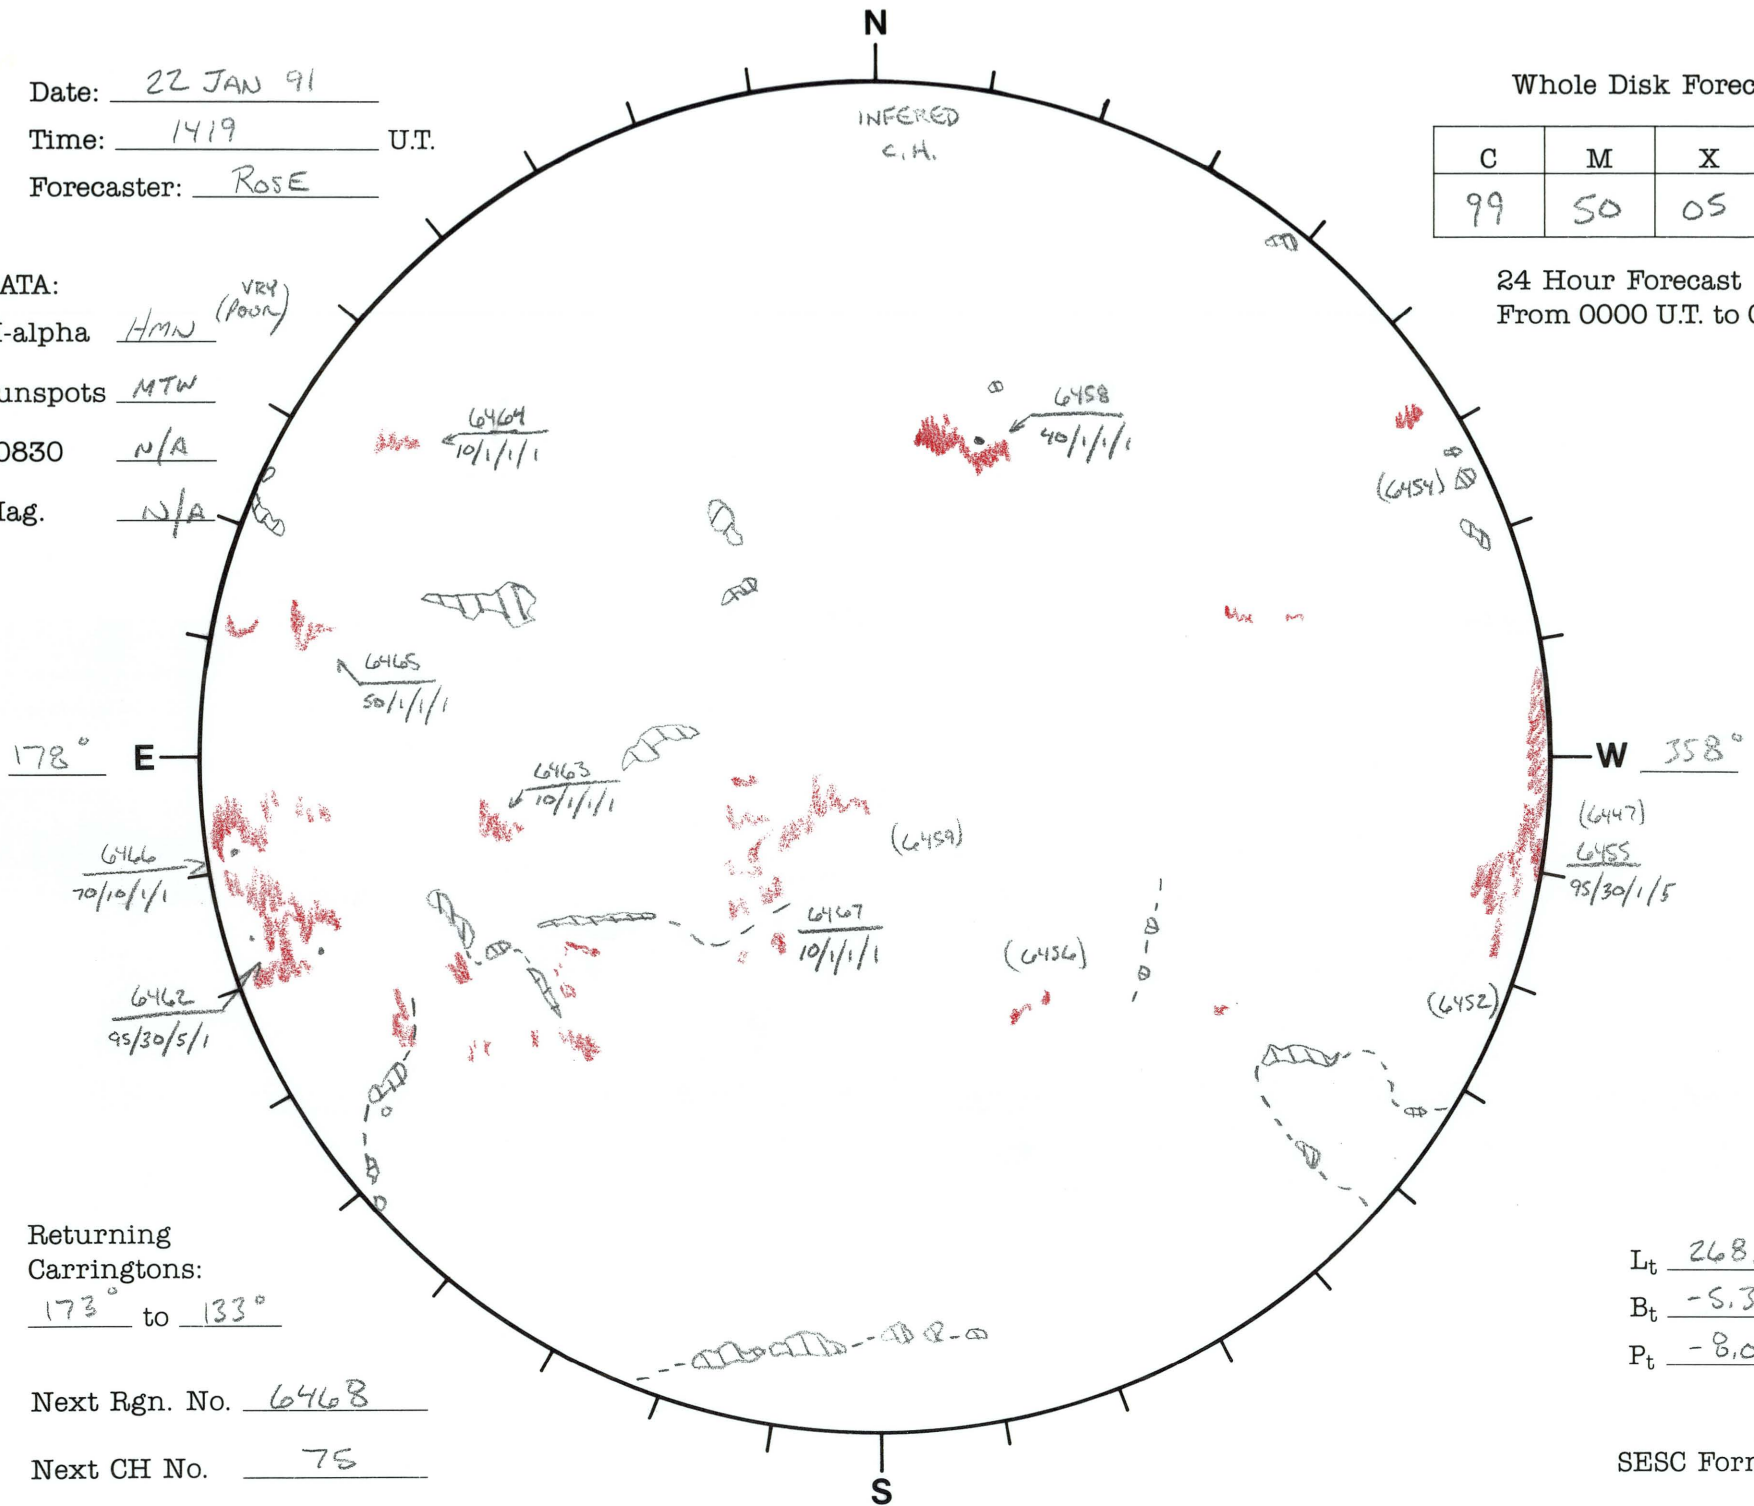

Date: 22 JAN 91
 Time: 1419 U.T.
 Forecaster: ROSE

Whole Disk Forecast

C	M	X	P
99	50	05	05

24 Hour Forecast
 From 0000 U.T. to 0000 U.T.

DATA:
 H-alpha HMW (VERY POOR)
 Sunspots MTW
 10830 N/A
 Mag. N/A

Returning Carringtons:
173 to 133

Next Rgn. No. 6468

Next CH No. 75

L_t 268.1°
 B_t -5.3°
 P_t -8.0°