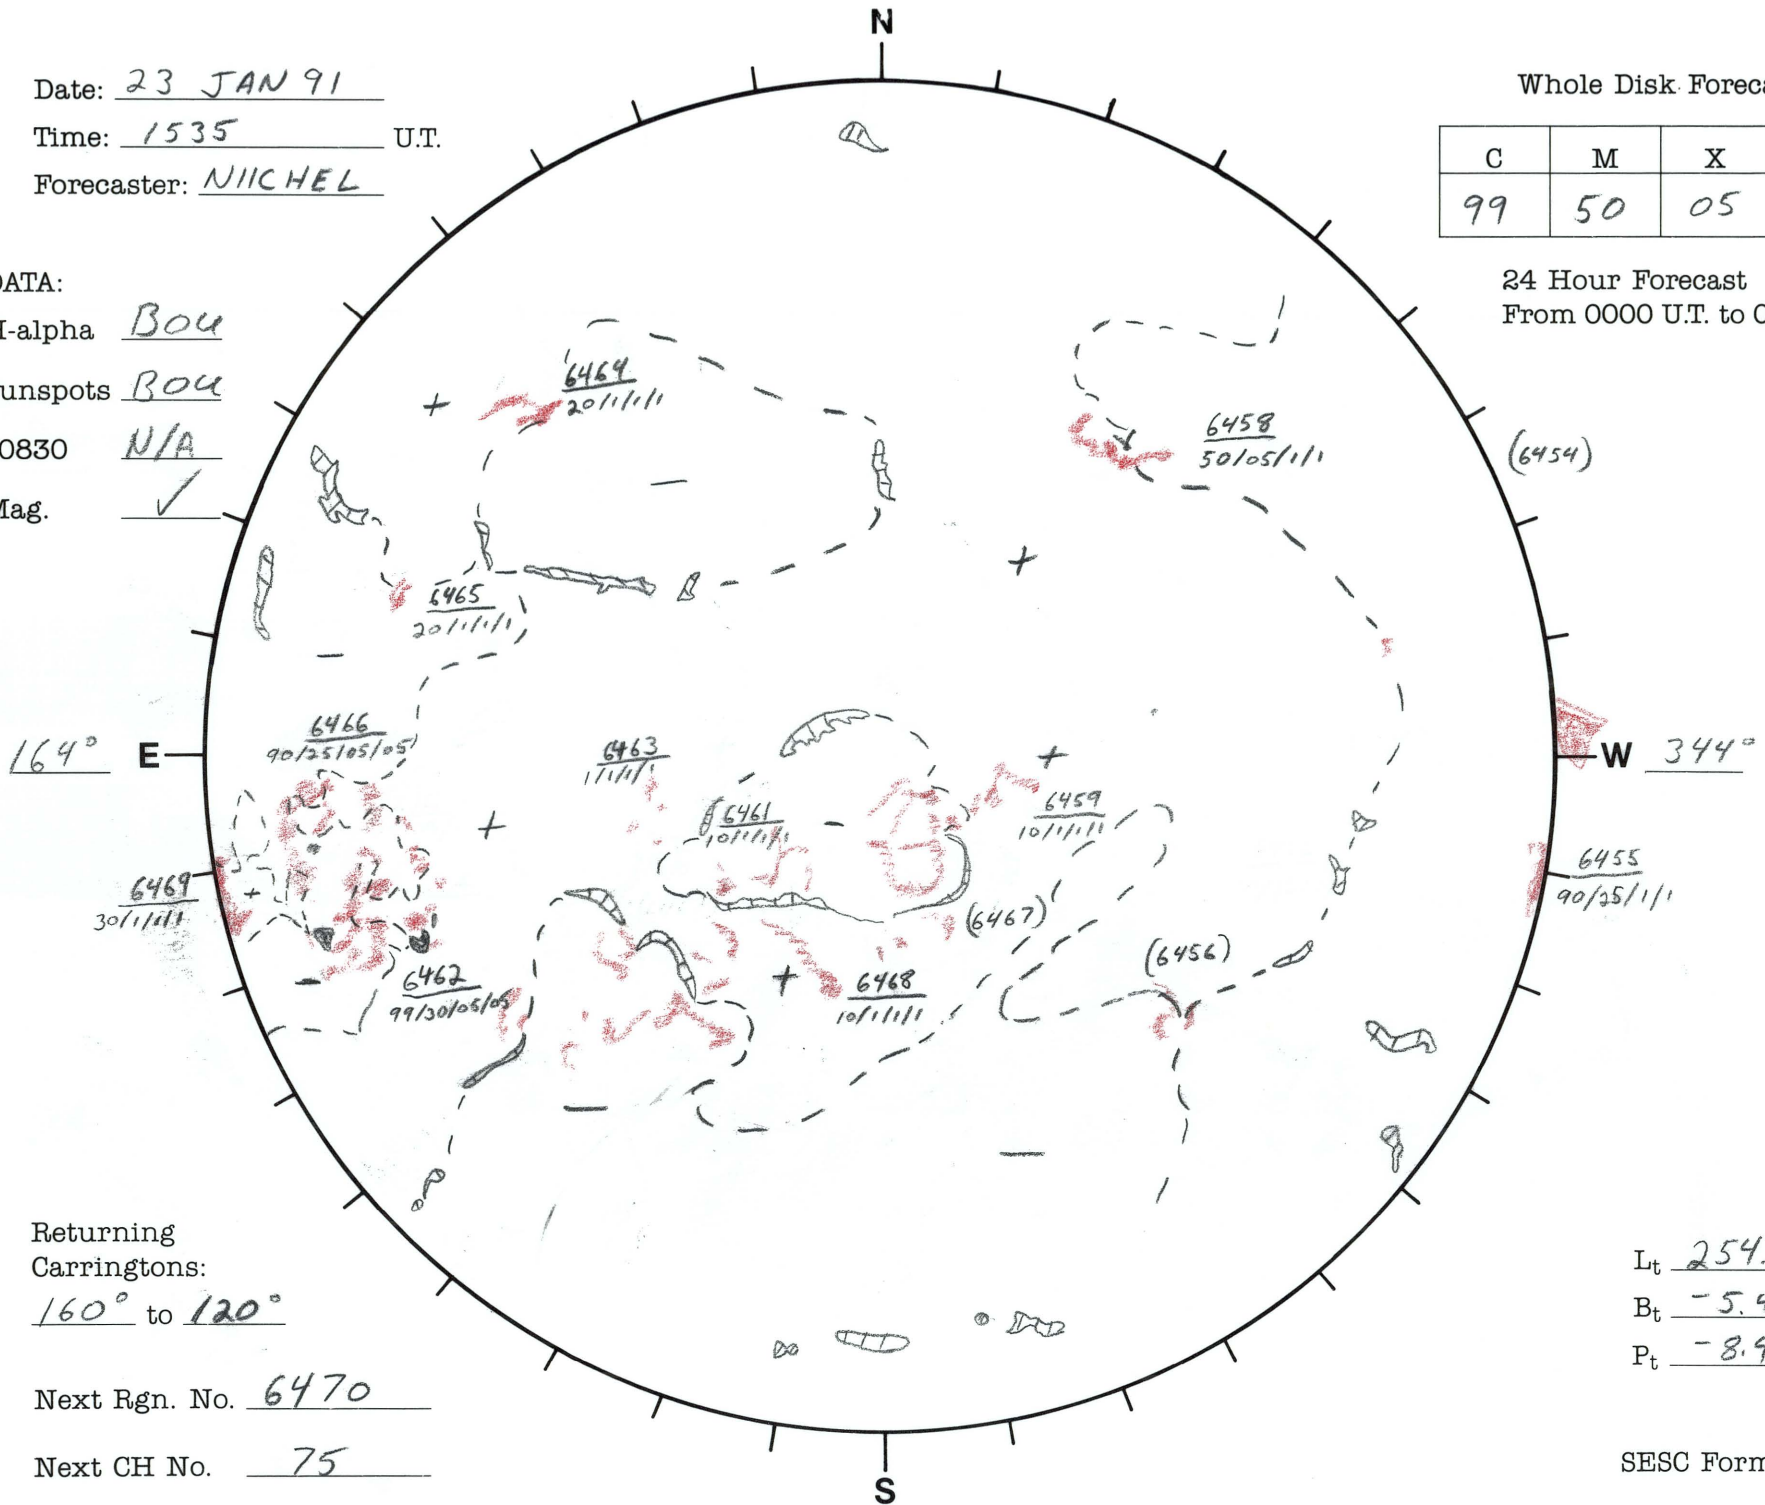

Date: 23 JAN 91
 Time: 1535 U.T.
 Forecaster: NICHEL

Whole Disk Forecast

C	M	X	P
99	50	05	05

24 Hour Forecast
 From 0000 U.T. to 0000 U.T.

DATA:
 H-alpha B04
 Sunspots B04
 10830 N/A
 Mag. ✓

Returning Carringtons:
160° to 120°

L_t 254.2
 B_t -5.4
 P_t -8.4

Next Rgn. No. 6470

Next CH No. 75