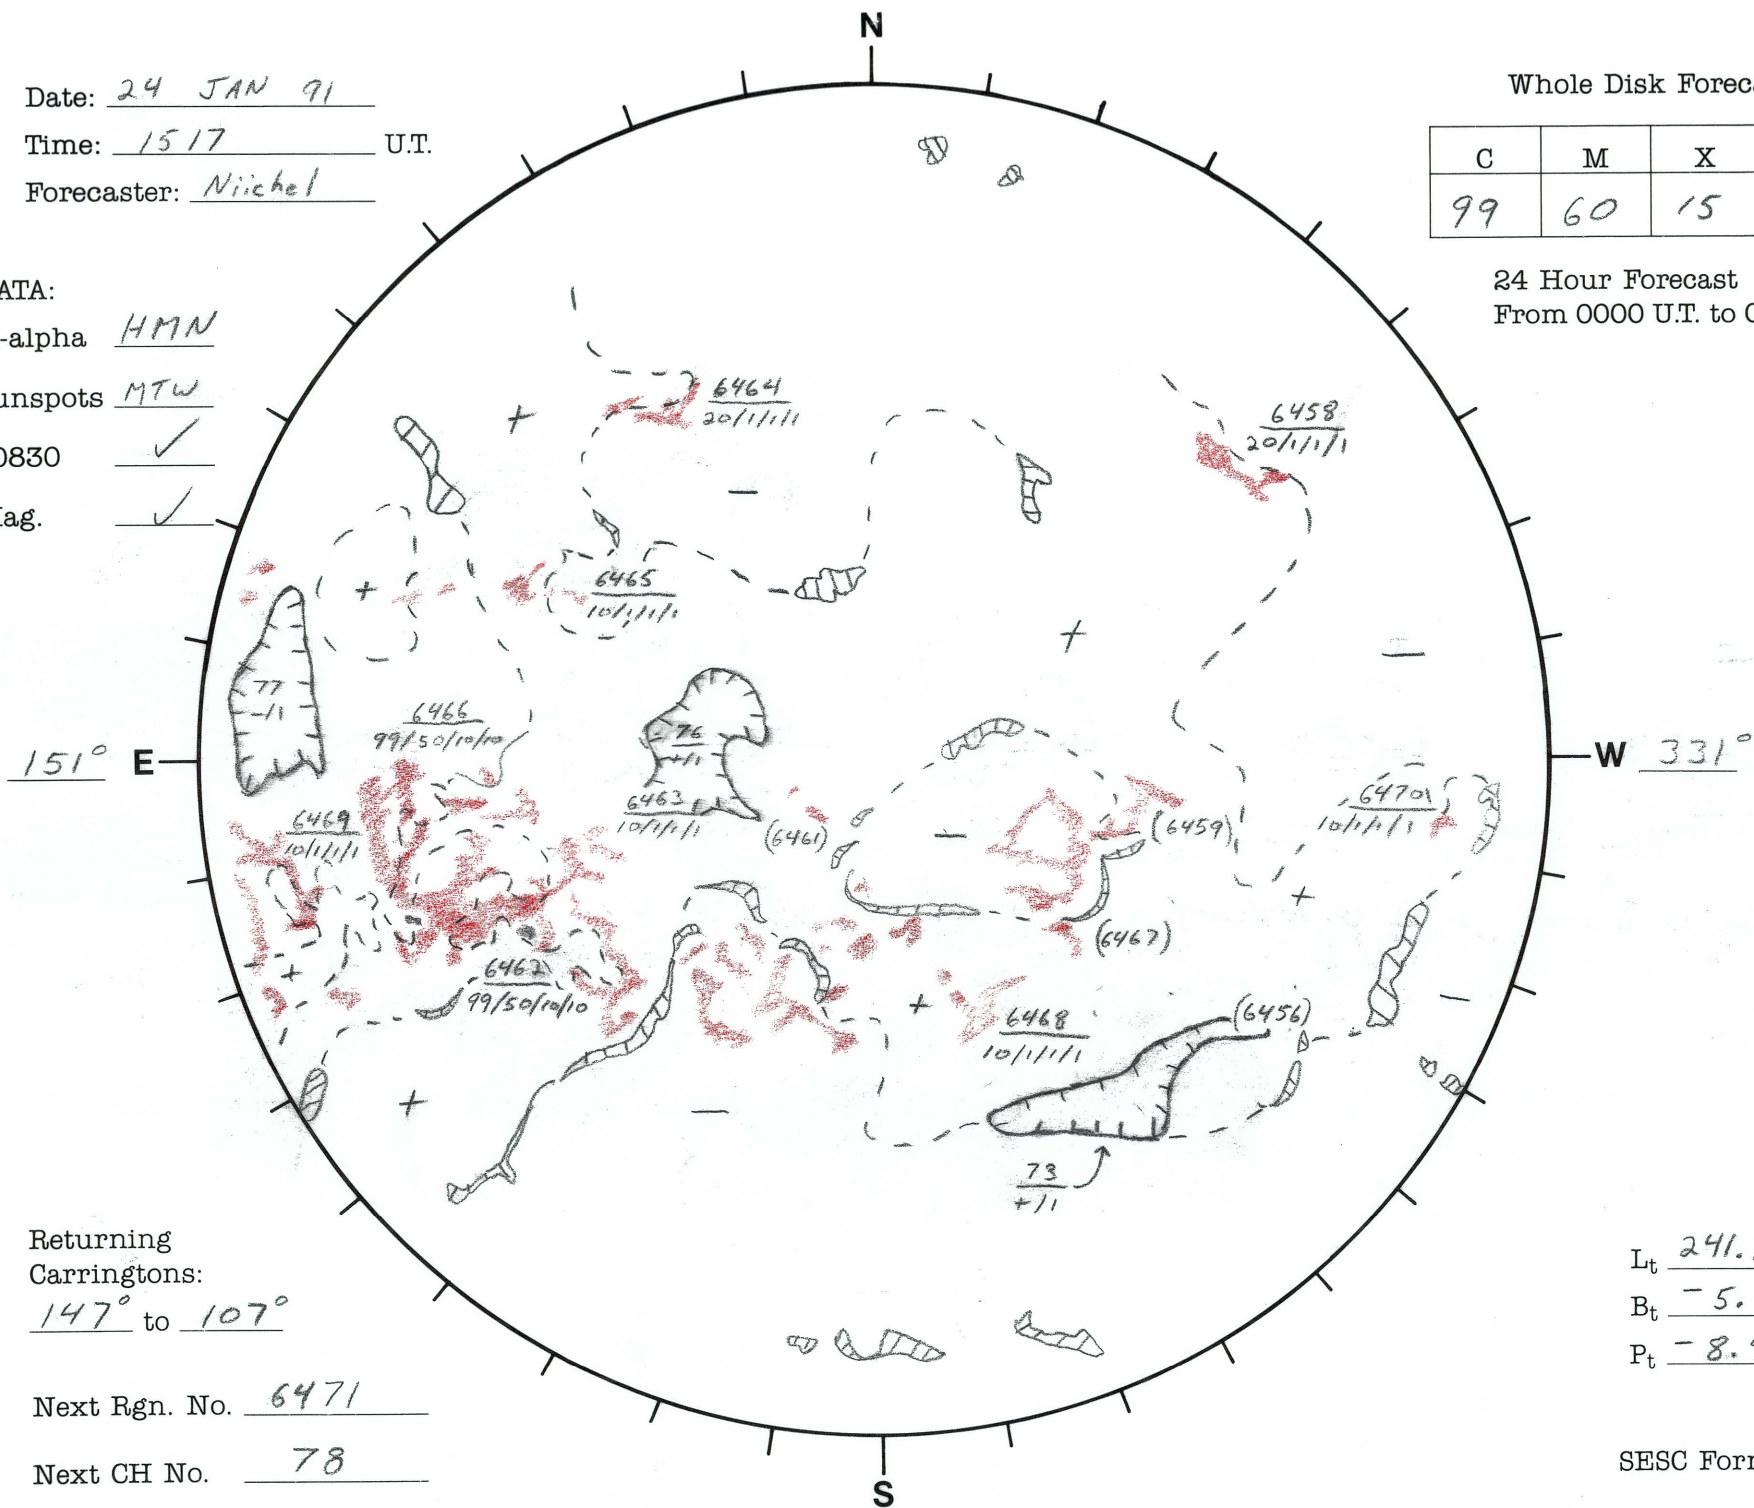

Date: 24 JAN 91  
 Time: 1517 U.T.  
 Forecaster: Niichel

Whole Disk Forecast

C	M	X	P
99	60	15	15

24 Hour Forecast  
 From 0000 U.T. to 0000 U.T.

DATA:  
 H-alpha HMN  
 Sunspots MTW  
 10830   
 Mag.

Returning Carringtons:  
147° to 107°

$I_t$  241.2  
 $B_t$  -5.4  
 $P_t$  -8.9

Next Rgn. No. 6471

Next CH No. 78