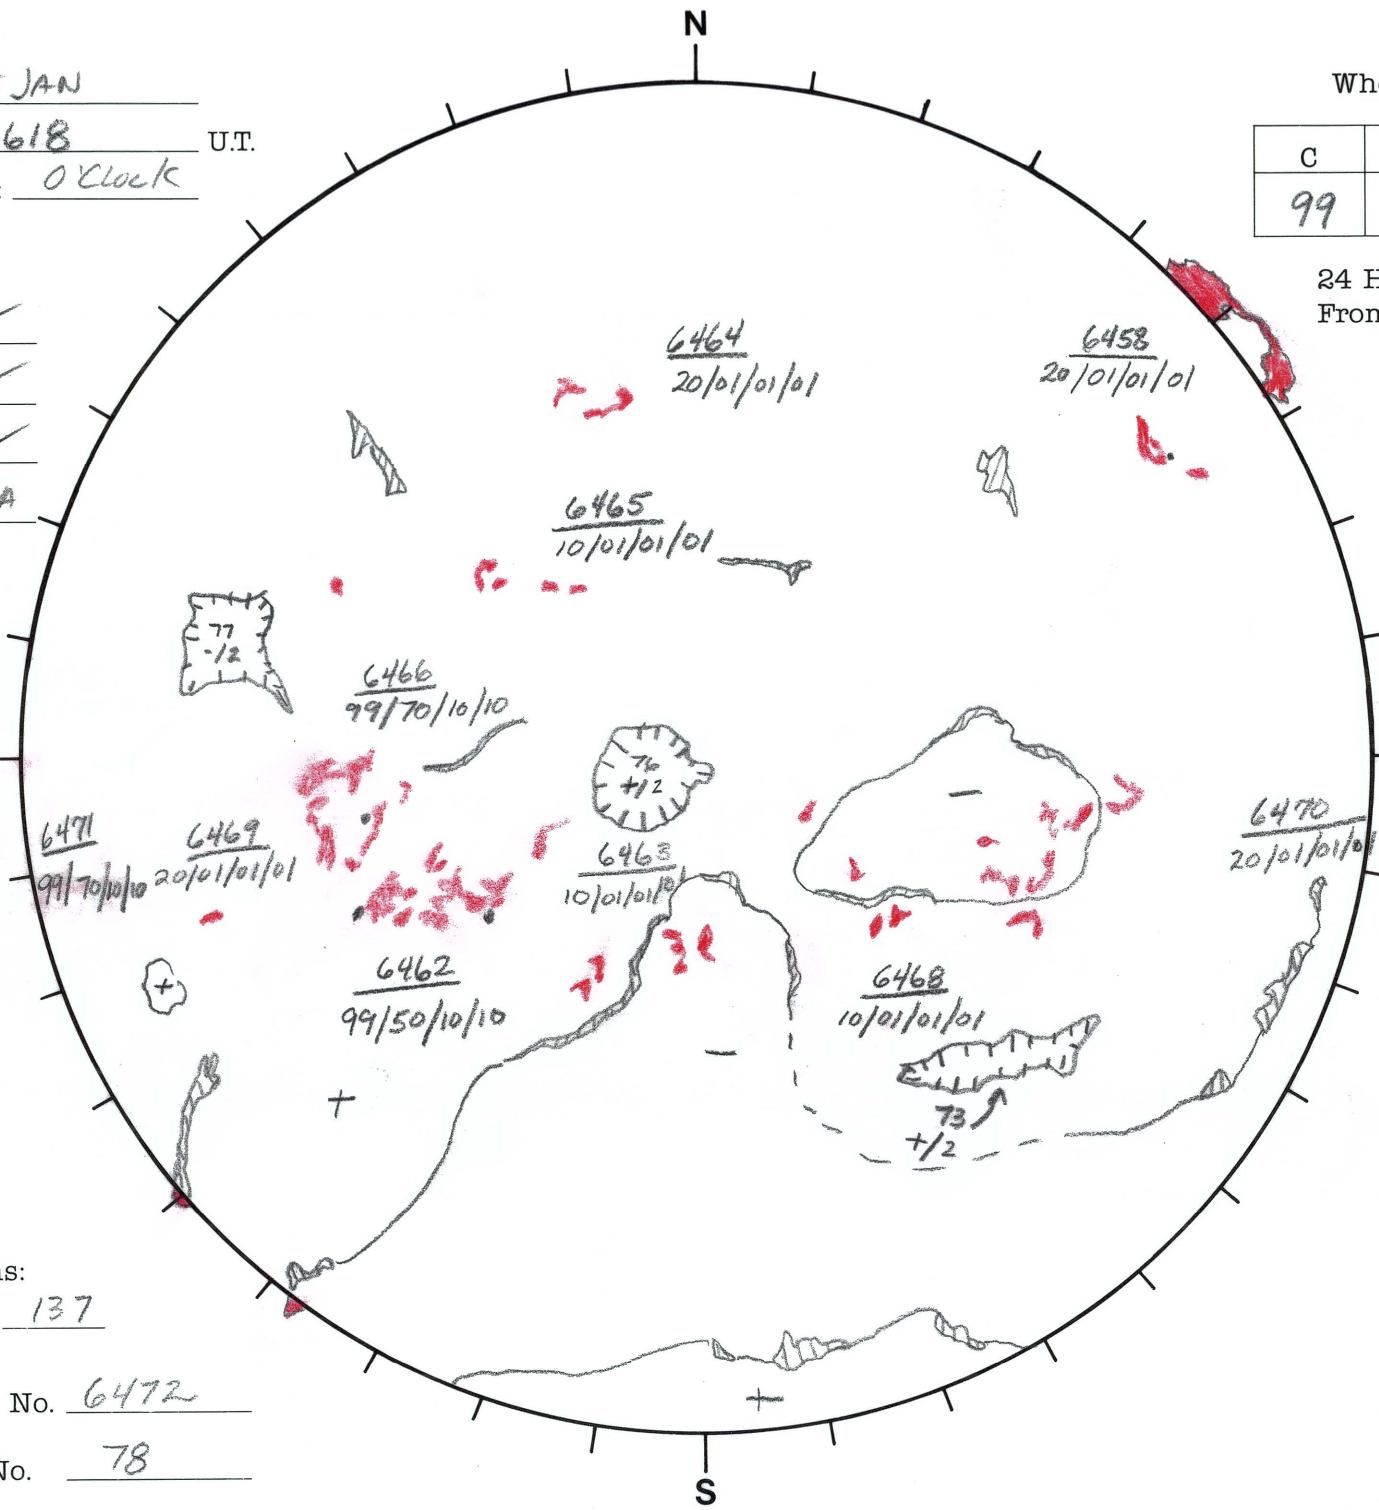

Date: 25 JAN
 Time: 1618 U.T.
 Forecaster: O'Clock

Whole Disk Forecast

C	M	X	P
99	75	25	25

24 Hour Forecast
 From 0000 U.T. to 0000 U.T.

DATA:
 H-alpha
 Sunspots
 10830
 Mag. N/A

137 E

W 317

Returning Carringtons:
97 to 137

L_t 227
 B_t -5.5
 P_t -9.3

Next Rgn. No. 6472

Next CH No. 78