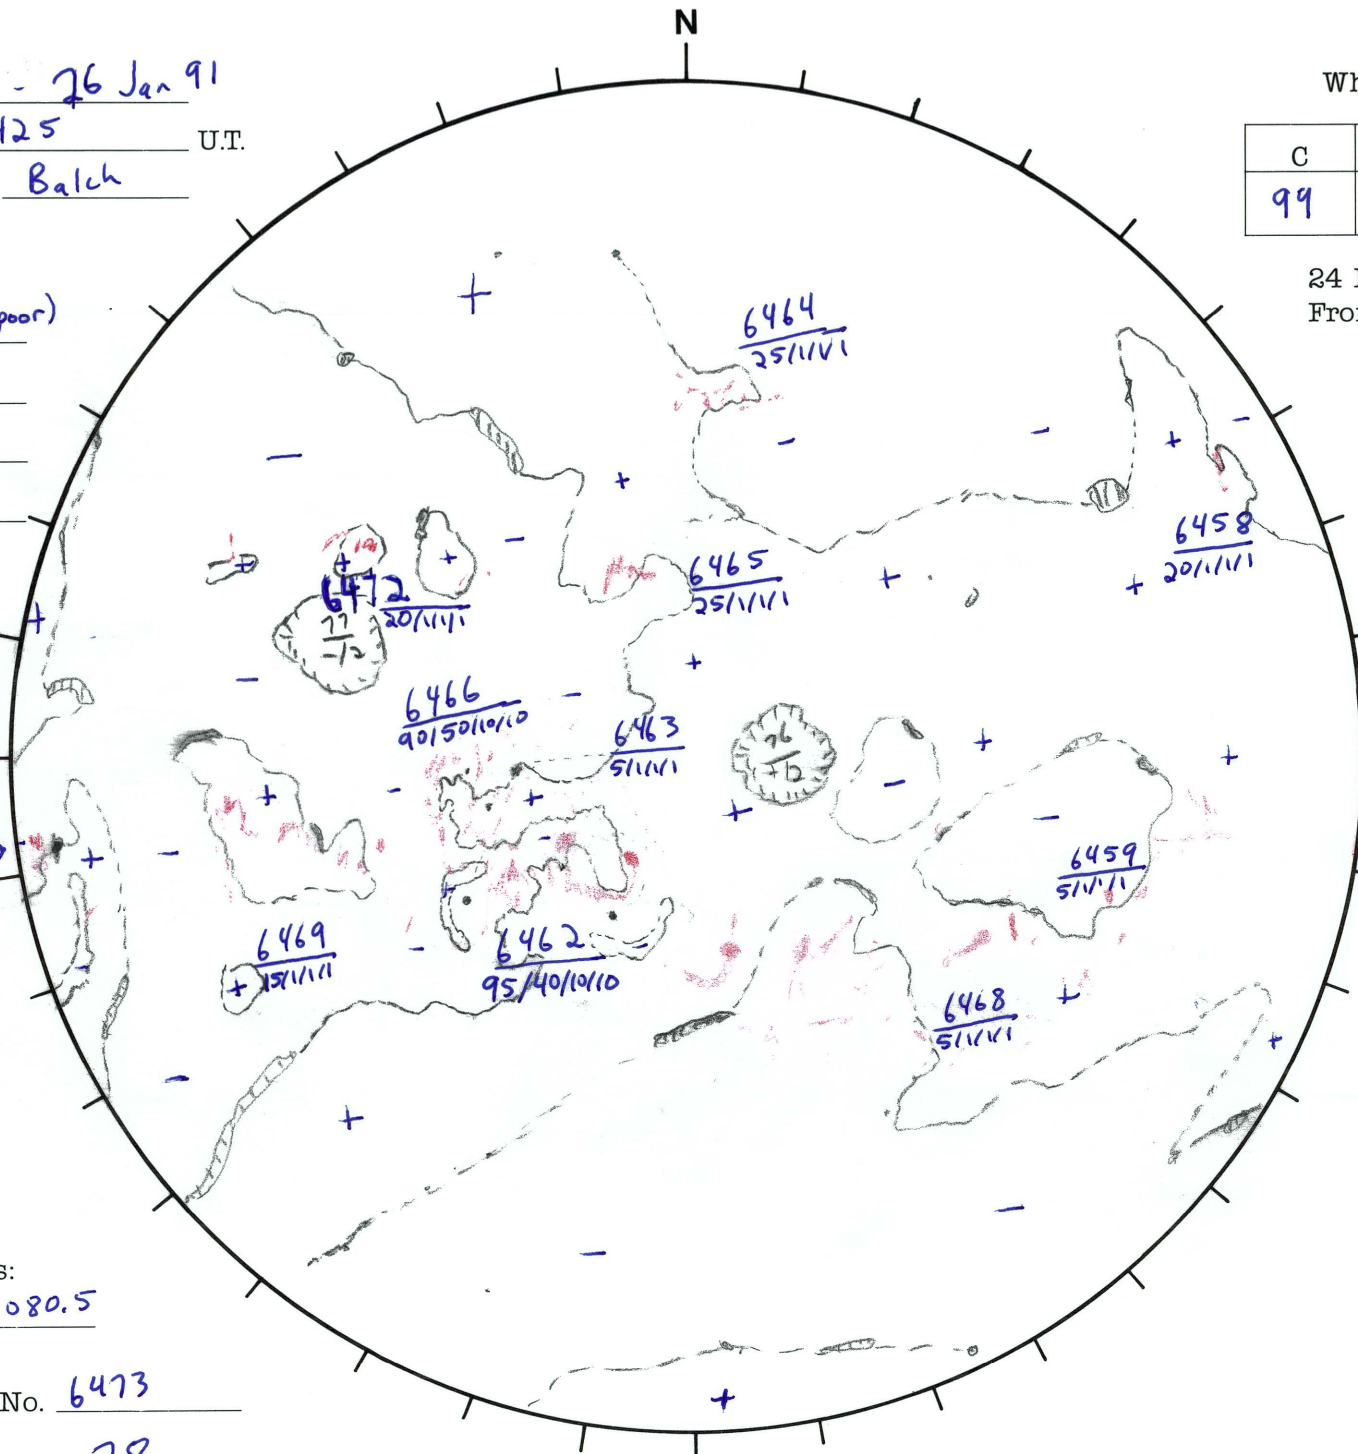

Date: 26 Jan 91
 Time: 1425 U.T.
 Forecaster: Balch

Whole Disk Forecast

C	M	X	P
99	80	25	25

24 Hour Forecast
 From 0000 U.T. to 0000 U.T.

DATA:
 H-alpha ✓ (u. poor)
 Sunspots ✓
 10830 ✓
 Mag. ✓

125 E

W 305

Returning Carringtons:
120.1 to 080.5

L_t 215.4
 B_t -5.6
 P_t -9.7

Next Rgn. No. 6473

Next CH No. 78

S 215