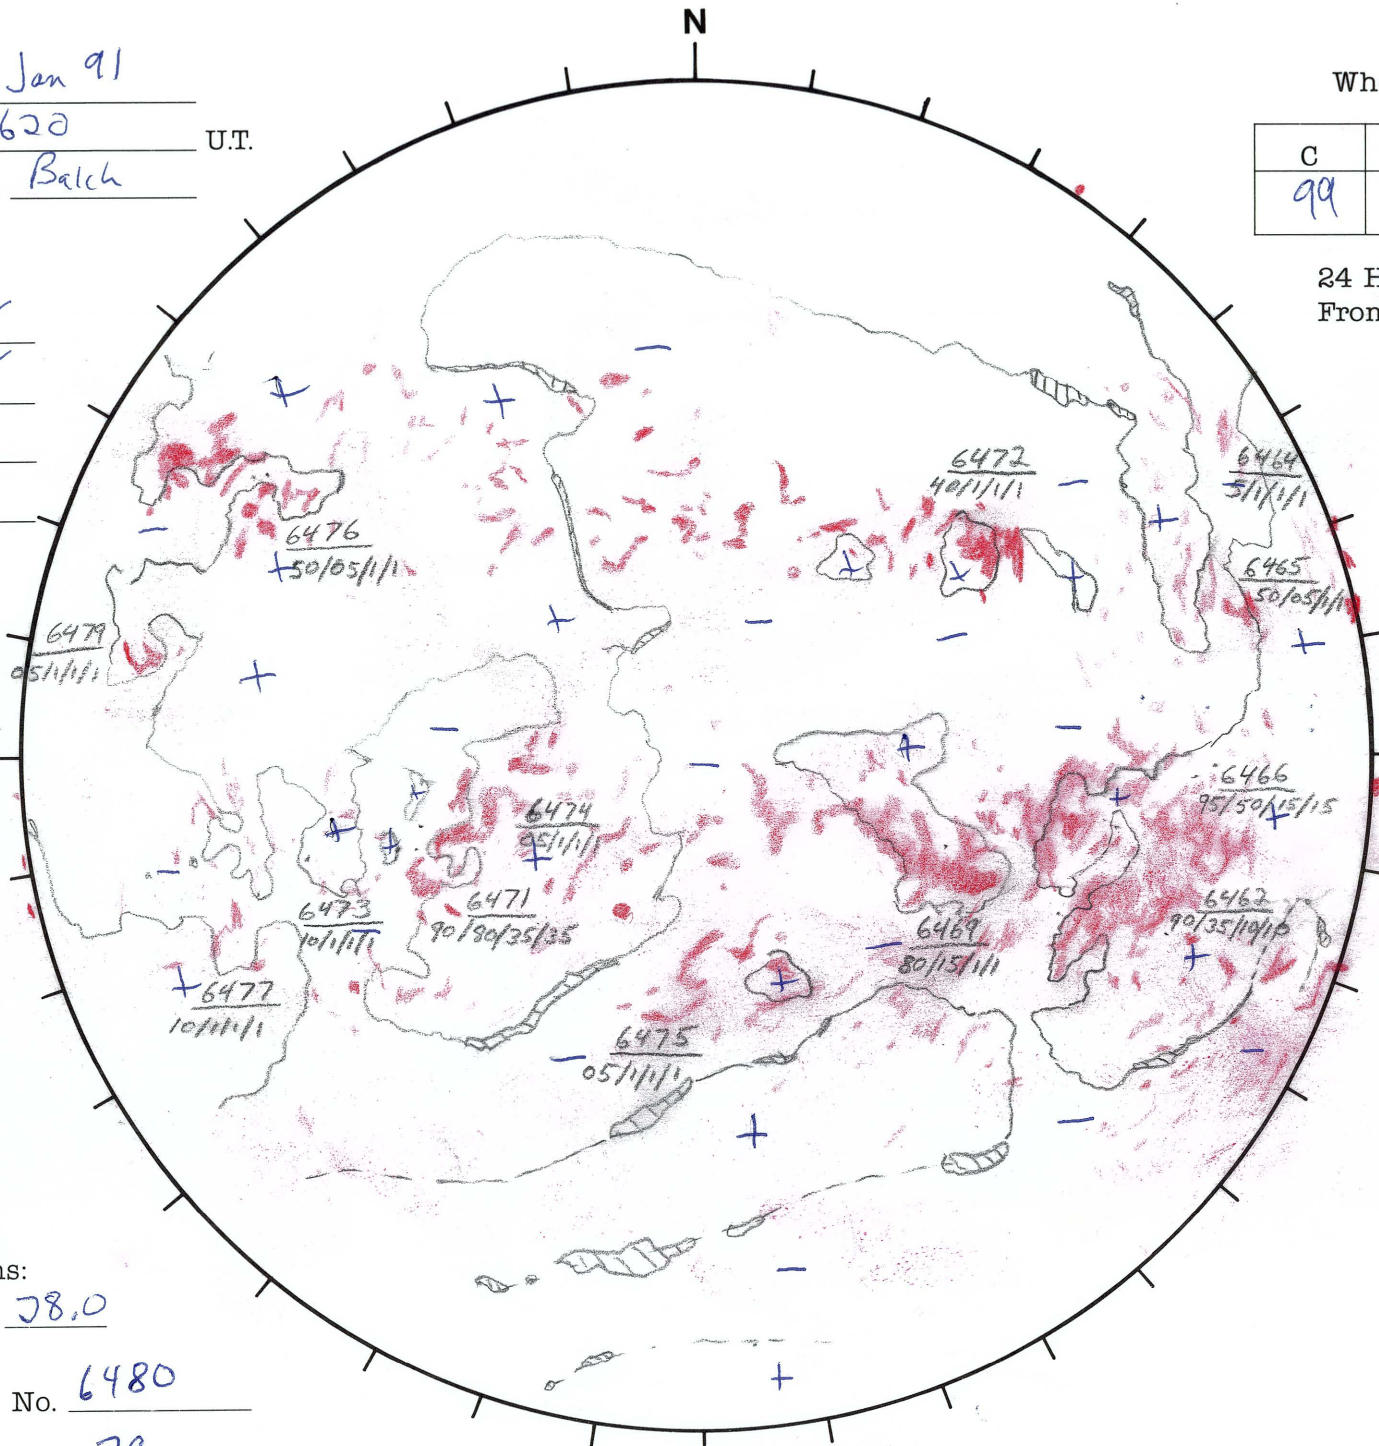

Date: 30 Jan 91  
 Time: 1620 U.T.  
 Forecaster: Balch

Whole Disk Forecast

C	M	X	P
99	95	40	45

24 Hour Forecast  
 From 0000 U.T. to 0000 U.T.

DATA:  
 H-alpha   
 Sunspots   
 10830 na  
 Mag.

072 E

W 252

Returning Carringtons:  
67.5 to 78.0

L<sub>t</sub> 161.7  
 B<sub>t</sub> -5.9  
 P<sub>t</sub> -11.4

Next Rgn. No. 6480

Next CH No. 79

S  
162