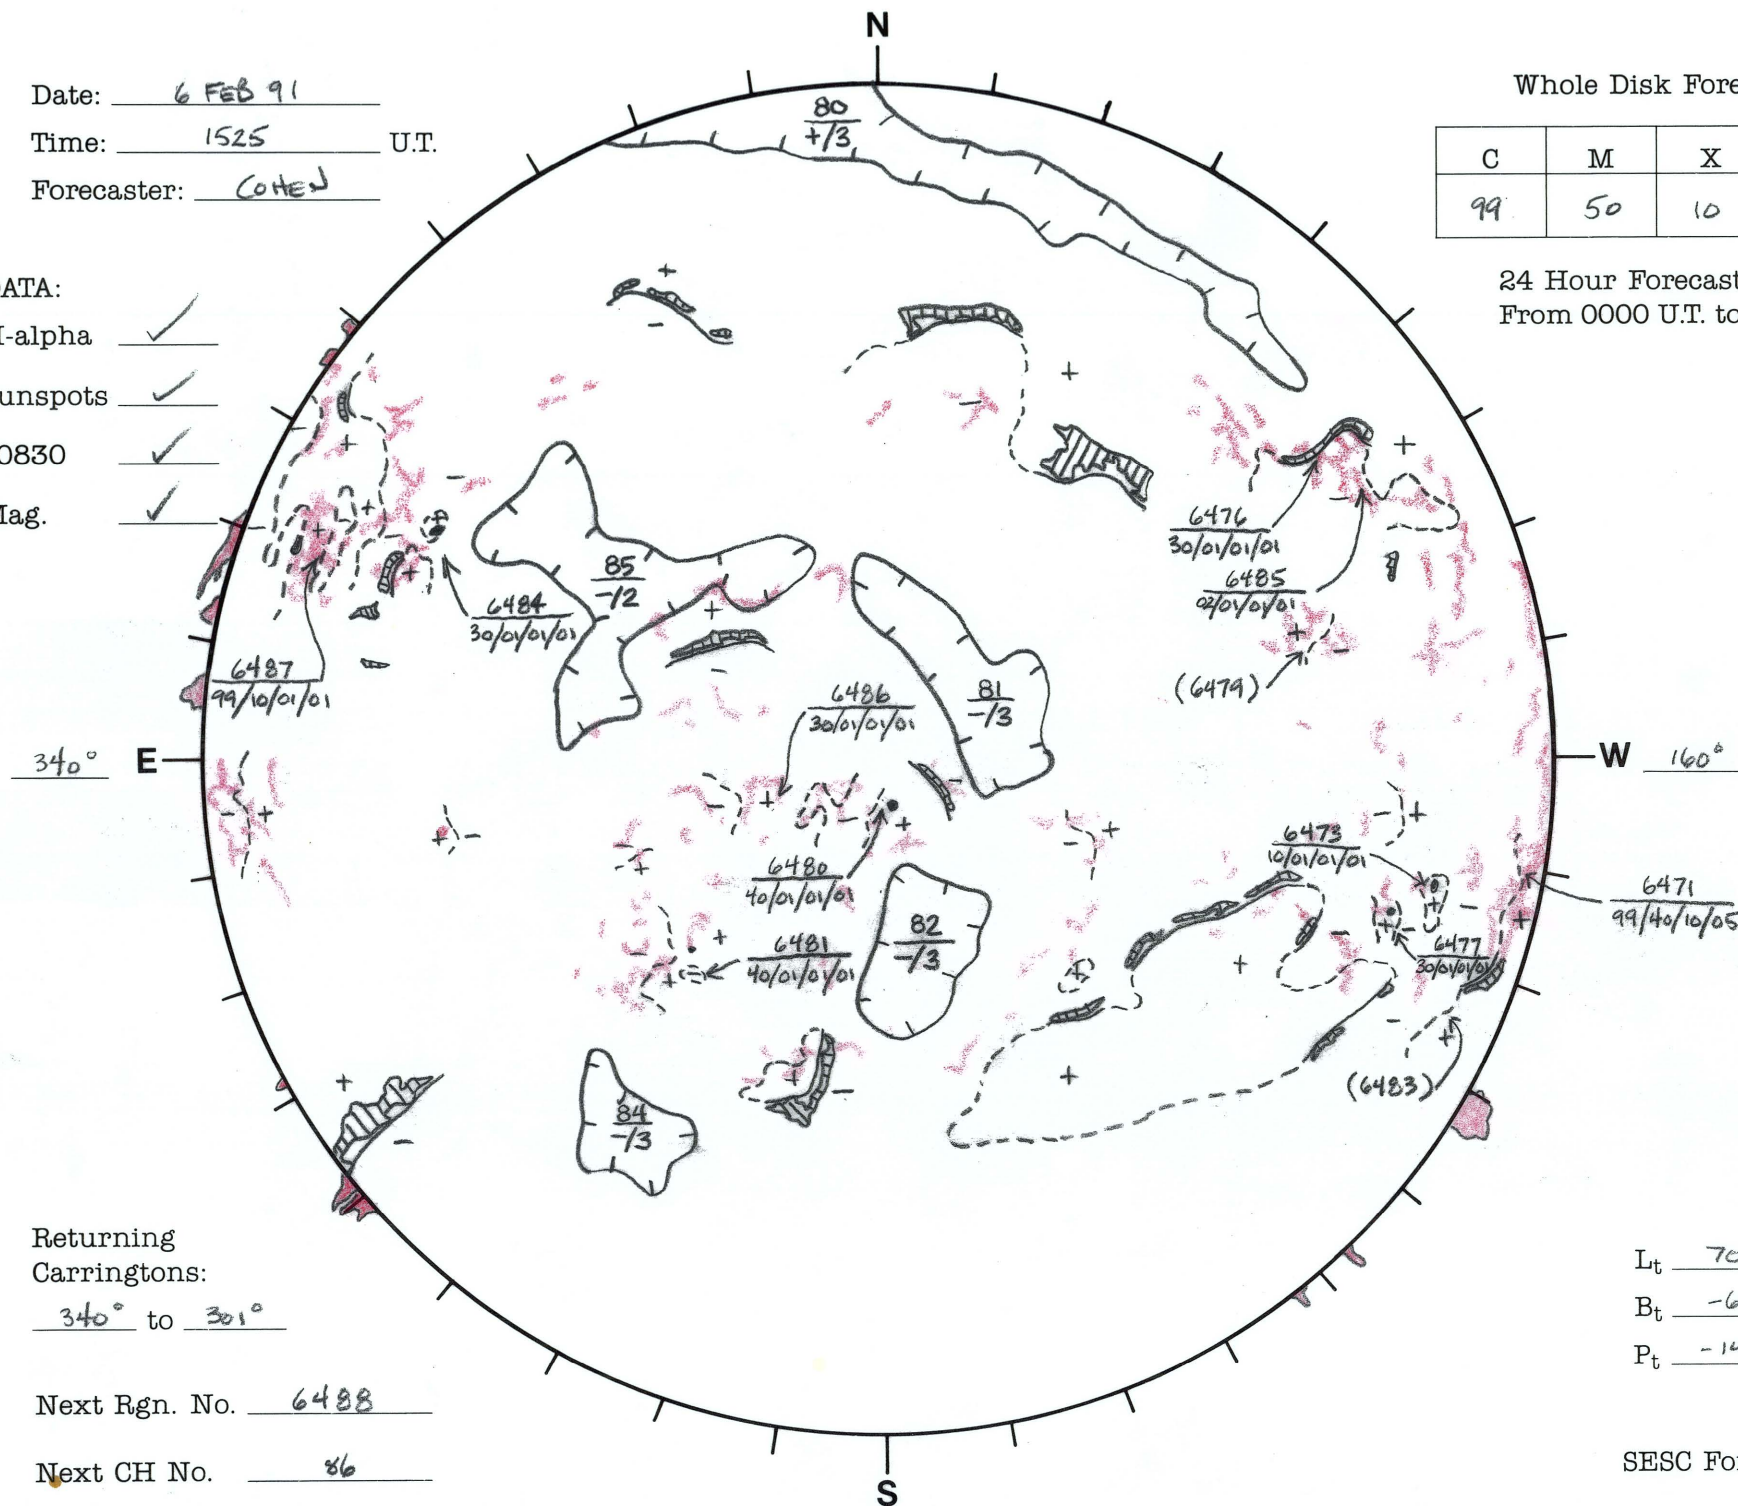

Date: 6 FEB 91
 Time: 1525 U.T.
 Forecaster: COHEN

Whole Disk Forecast

C	M	X	P
99	50	10	05

24 Hour Forecast
 From 0000 U.T. to 0000 U.T.

DATA:
 H-alpha
 Sunspots
 10830
 Mag.

Returning Carringtons:
340° to 301°

L_t 70.0°
 B_t -6.4°
 P_t -14.2°

Next Rgn. No. 6488

Next CH No. 86