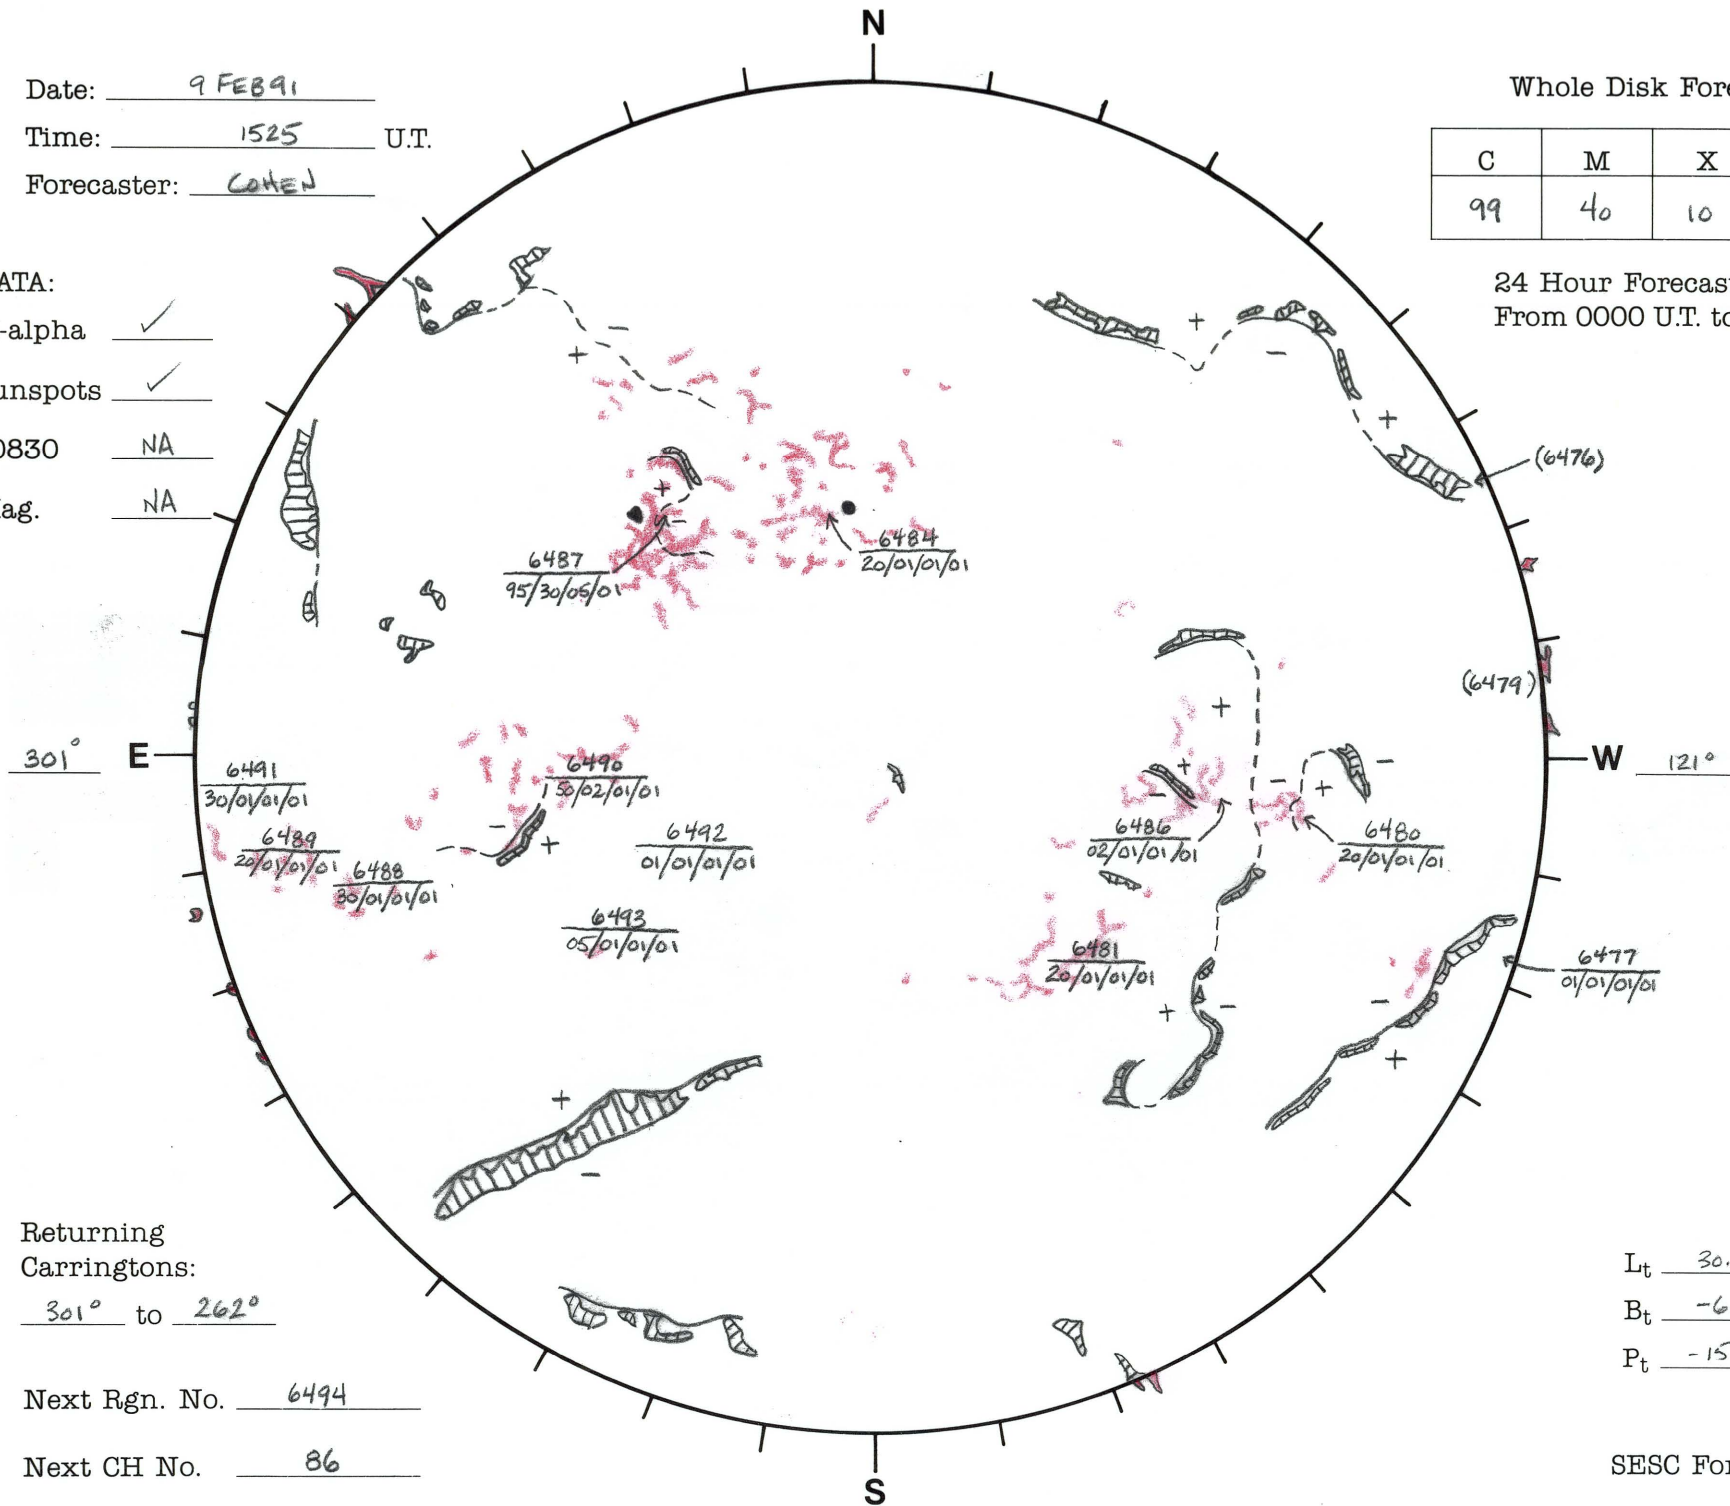

Date: 9 FEB 91  
 Time: 1525 U.T.  
 Forecaster: COHEN

Whole Disk Forecast

C	M	X	P
99	40	10	01

24 Hour Forecast  
 From 0000 U.T. to 0000 U.T.

DATA:  
 H-alpha   
 Sunspots   
 10830 NA  
 Mag. NA

Returning Carringtons:  
301° to 262°

L<sub>t</sub> 30.5°  
 B<sub>t</sub> -6.6°  
 P<sub>t</sub> -15.4°

Next Rgn. No. 6494

Next CH No. 86