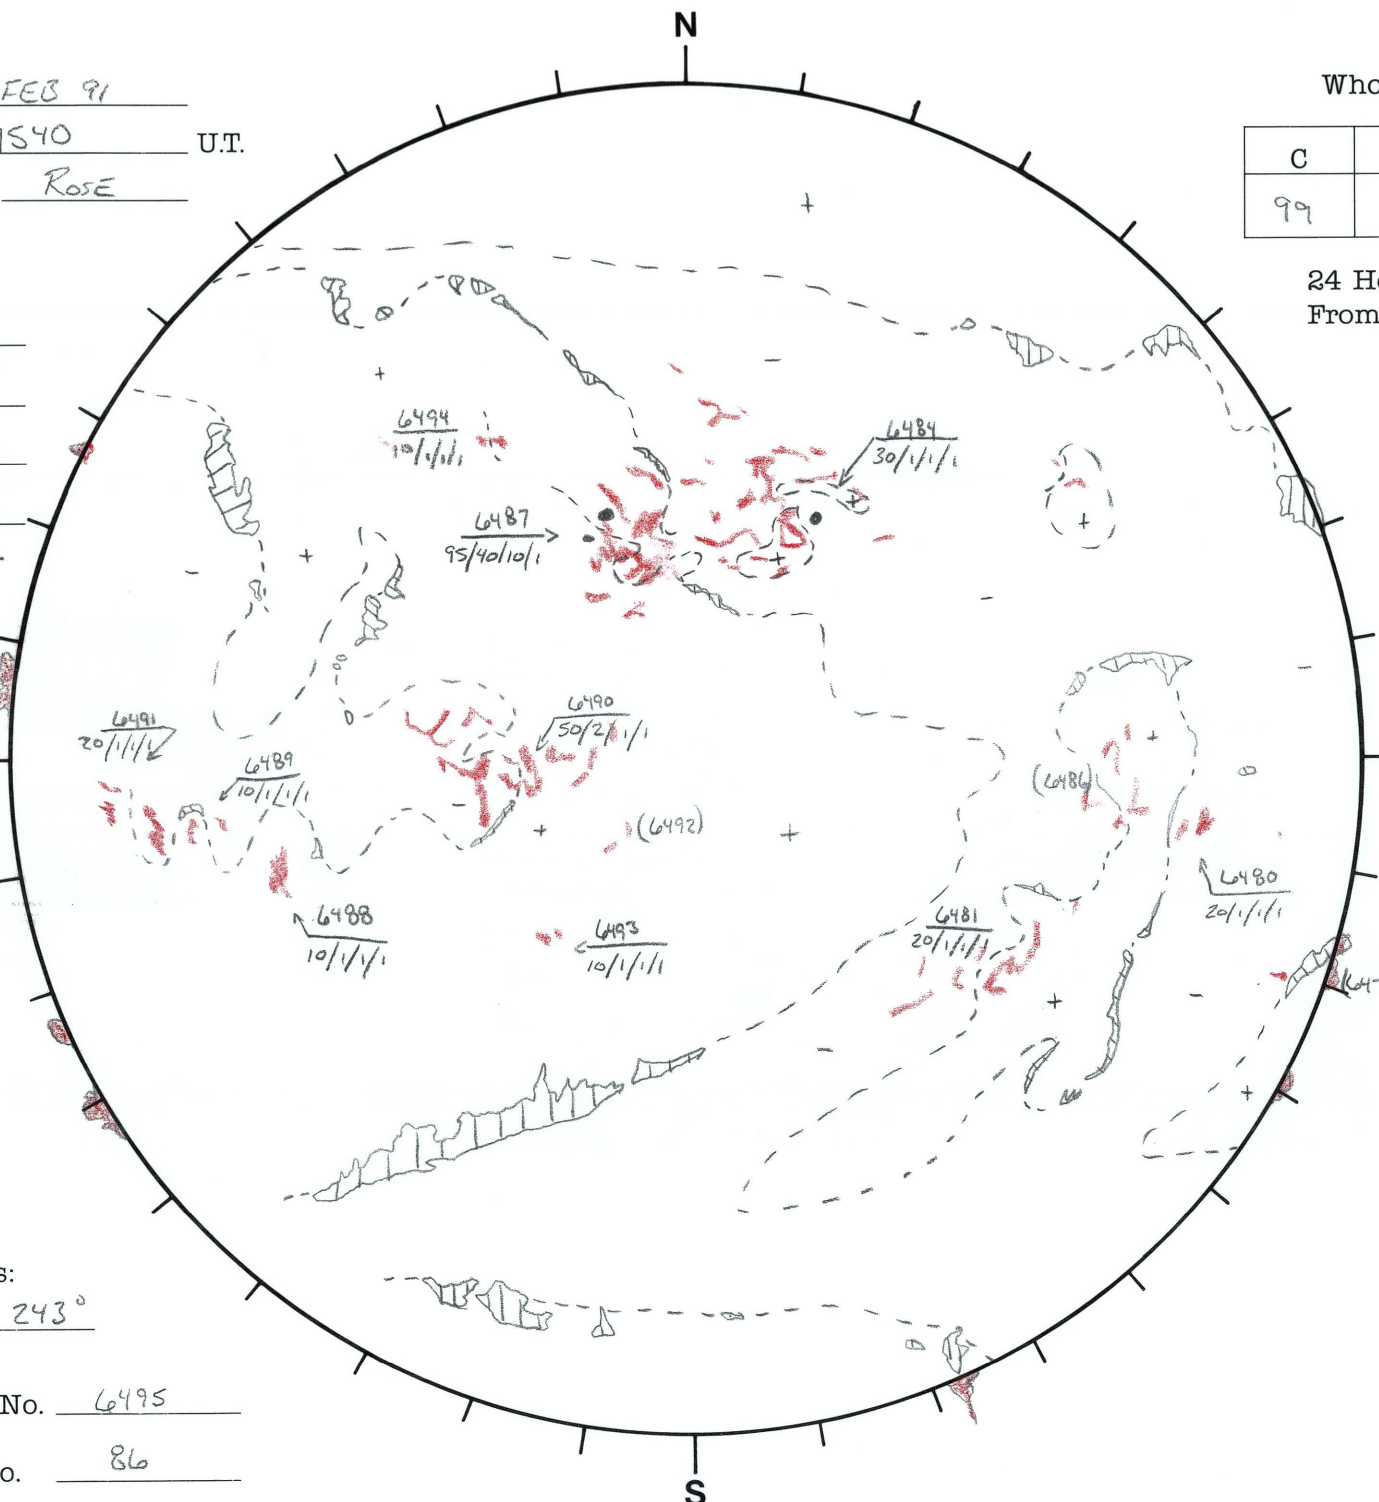

Date: 10 FEB 91
 Time: 1540 U.T.
 Forecaster: ROSE

Whole Disk Forecast

C	M	X	P
99	40	10	01

24 Hour Forecast
 From 0000 U.T. to 0000 U.T.

DATA:
 H-alpha
 Sunspots
 10830 N/A
 Mag. N/A
 PARTIAL COPY

287° E

W 107°

Returning Carringtons:
283° to 243°

L_t 17.2°
 B_t -6.6°
 P_t -15.7°

Next Rgn. No. 6495

Next CH No. 86