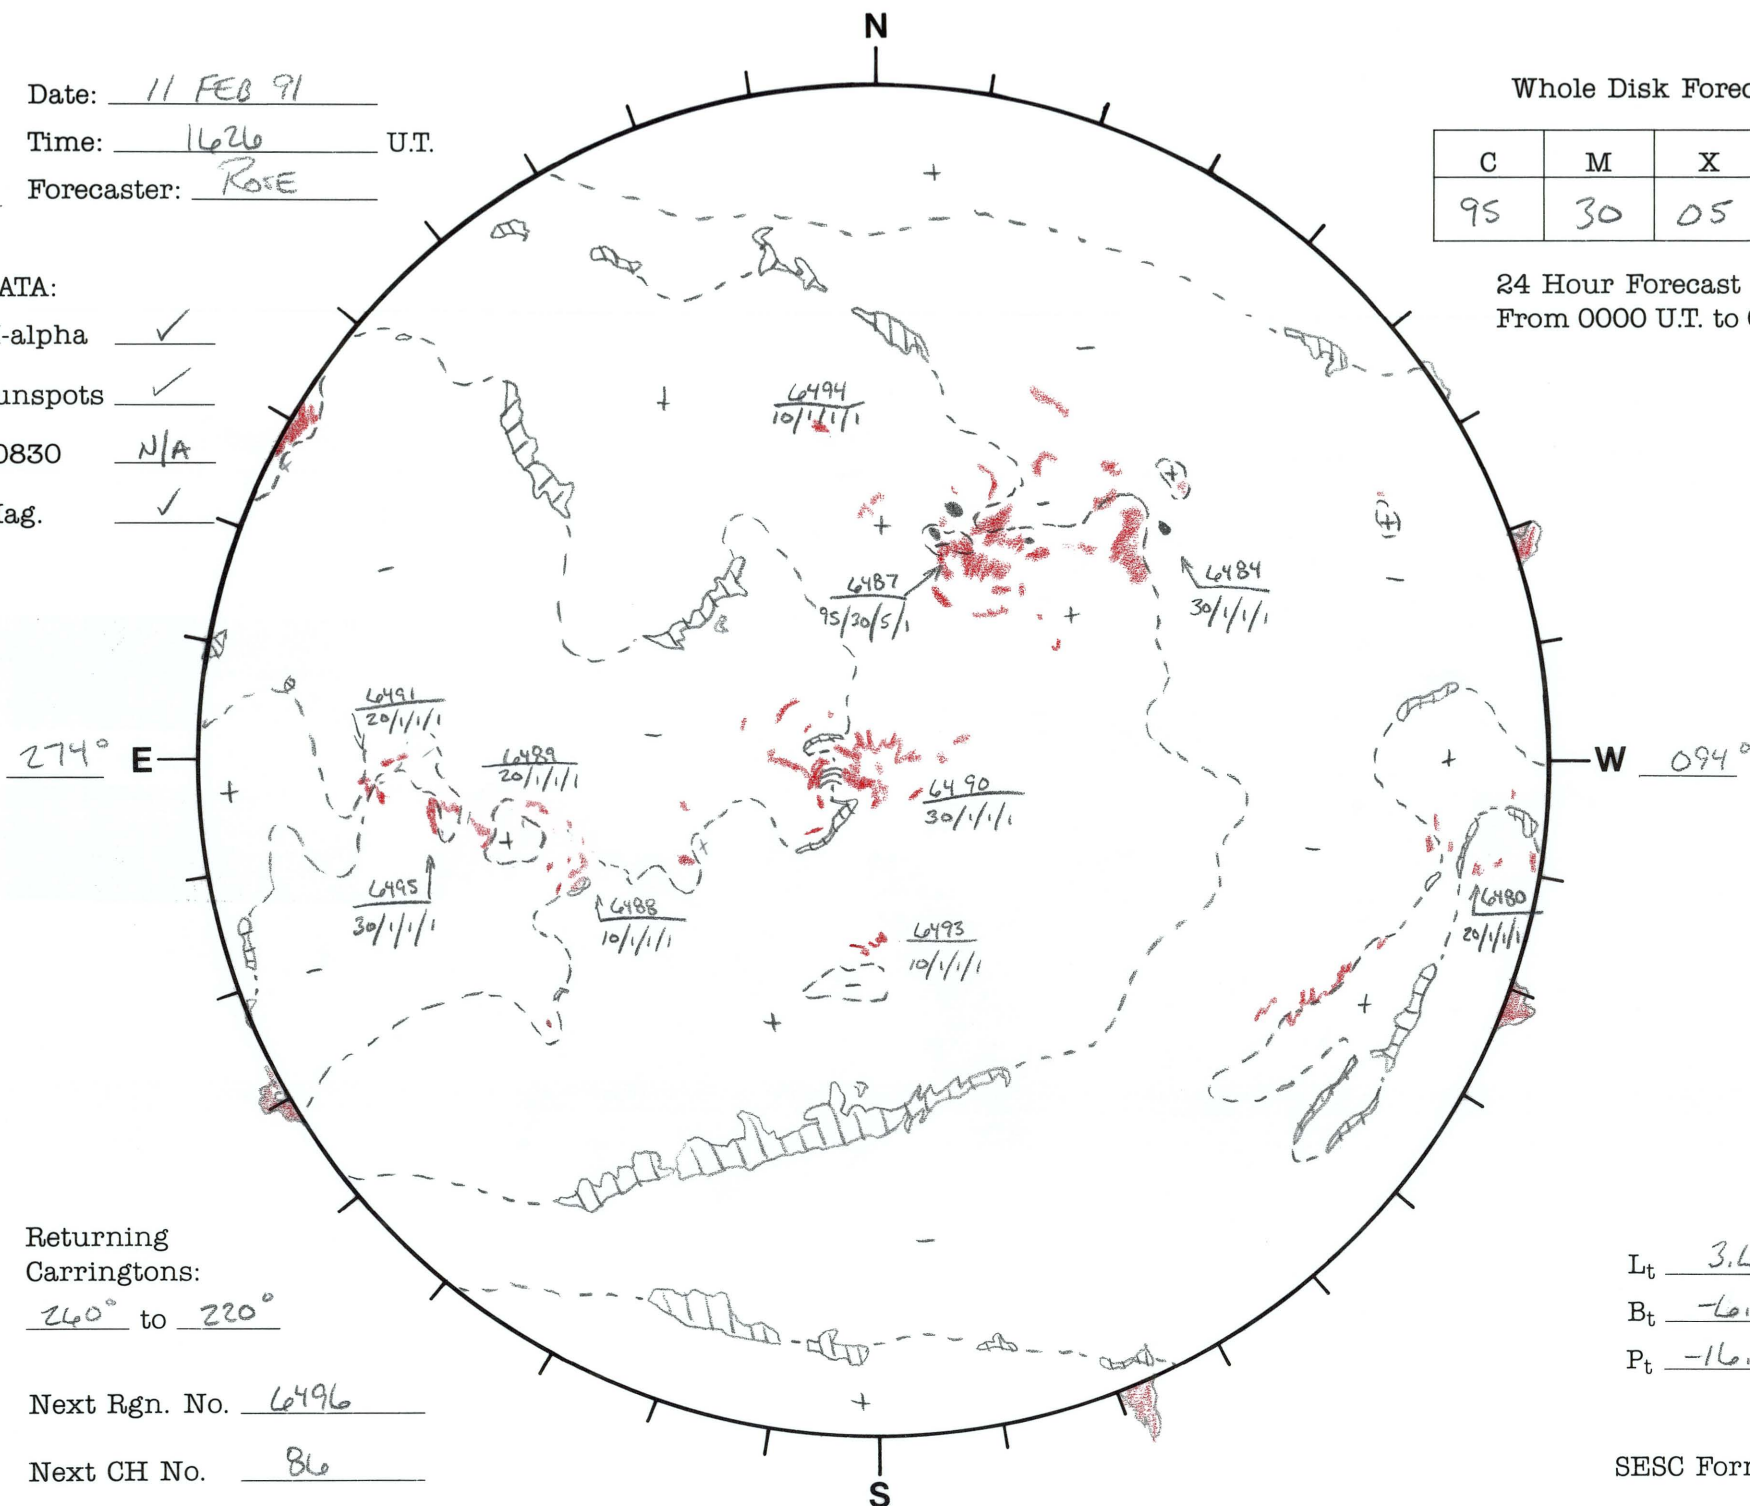

Date: 11 FEB 91
 Time: 1626 U.T.
 Forecaster: ROSE

Whole Disk Forecast

C	M	X	P
95	30	05	01

24 Hour Forecast
 From 0000 U.T. to 0000 U.T.

DATA:
 H-alpha
 Sunspots
 10830 N/A
 Mag.

Returning Carringtons:
260° to 220°

L_t 3.6°
 B_t -6.7°
 P_t -16.1°

Next Rgn. No. 6496

Next CH No. 86