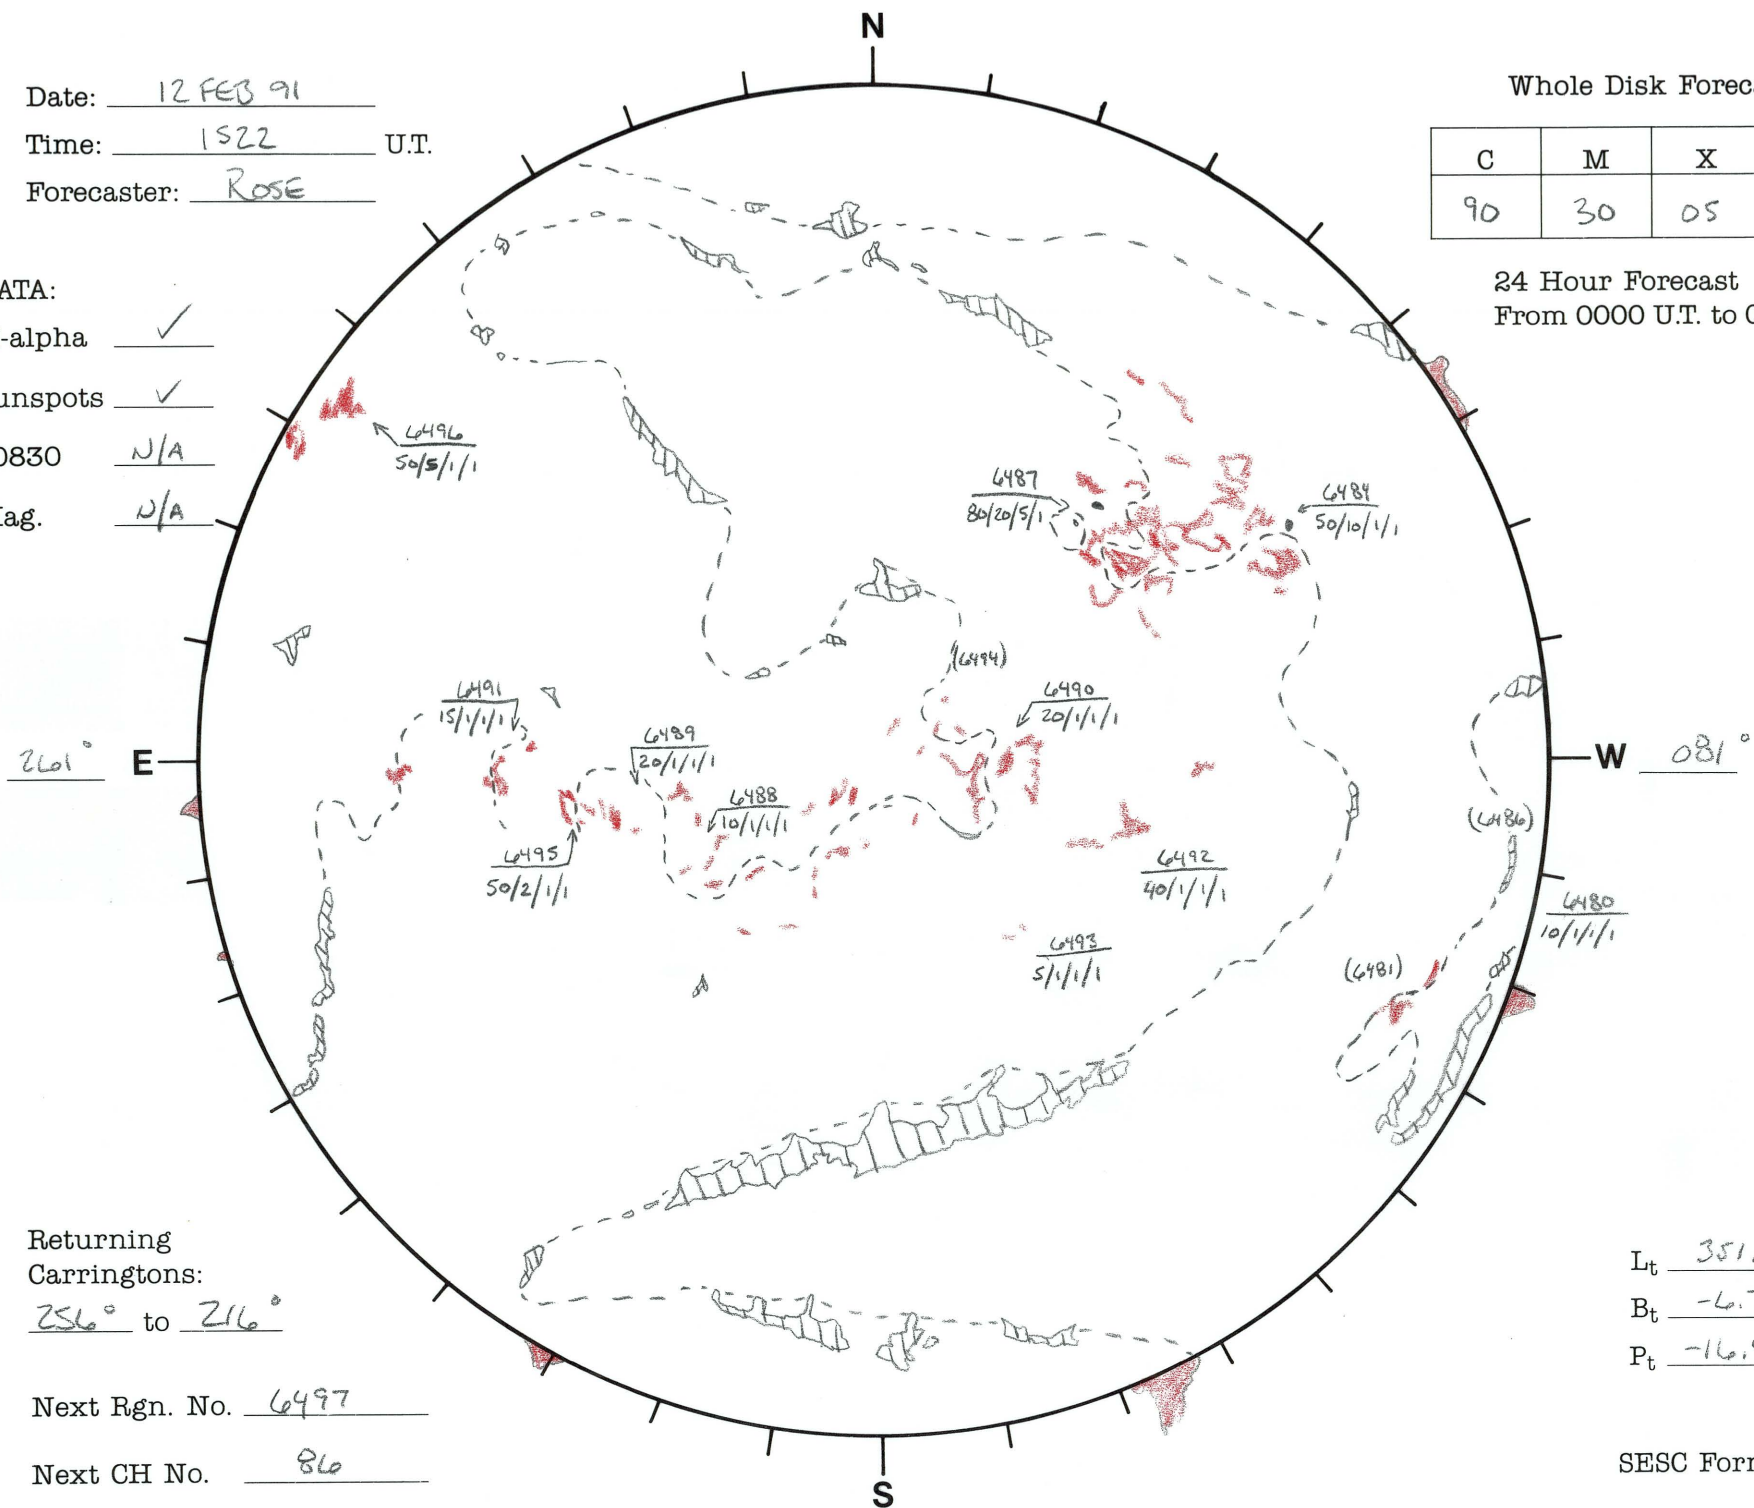

Date: 12 FEB 91  
 Time: 1522 U.T.  
 Forecaster: ROSE

Whole Disk Forecast

C	M	X	P
90	30	05	01

24 Hour Forecast  
 From 0000 U.T. to 0000 U.T.

DATA:  
 H-alpha   
 Sunspots   
 10830 N/A  
 Mag. N/A

Returning  
 Carringtons:  
256° to 216°

Next Rgn. No. 6497

Next CH No. 86

$L_t$  351.0°  
 $B_t$  -6.7°  
 $P_t$  -16.4°