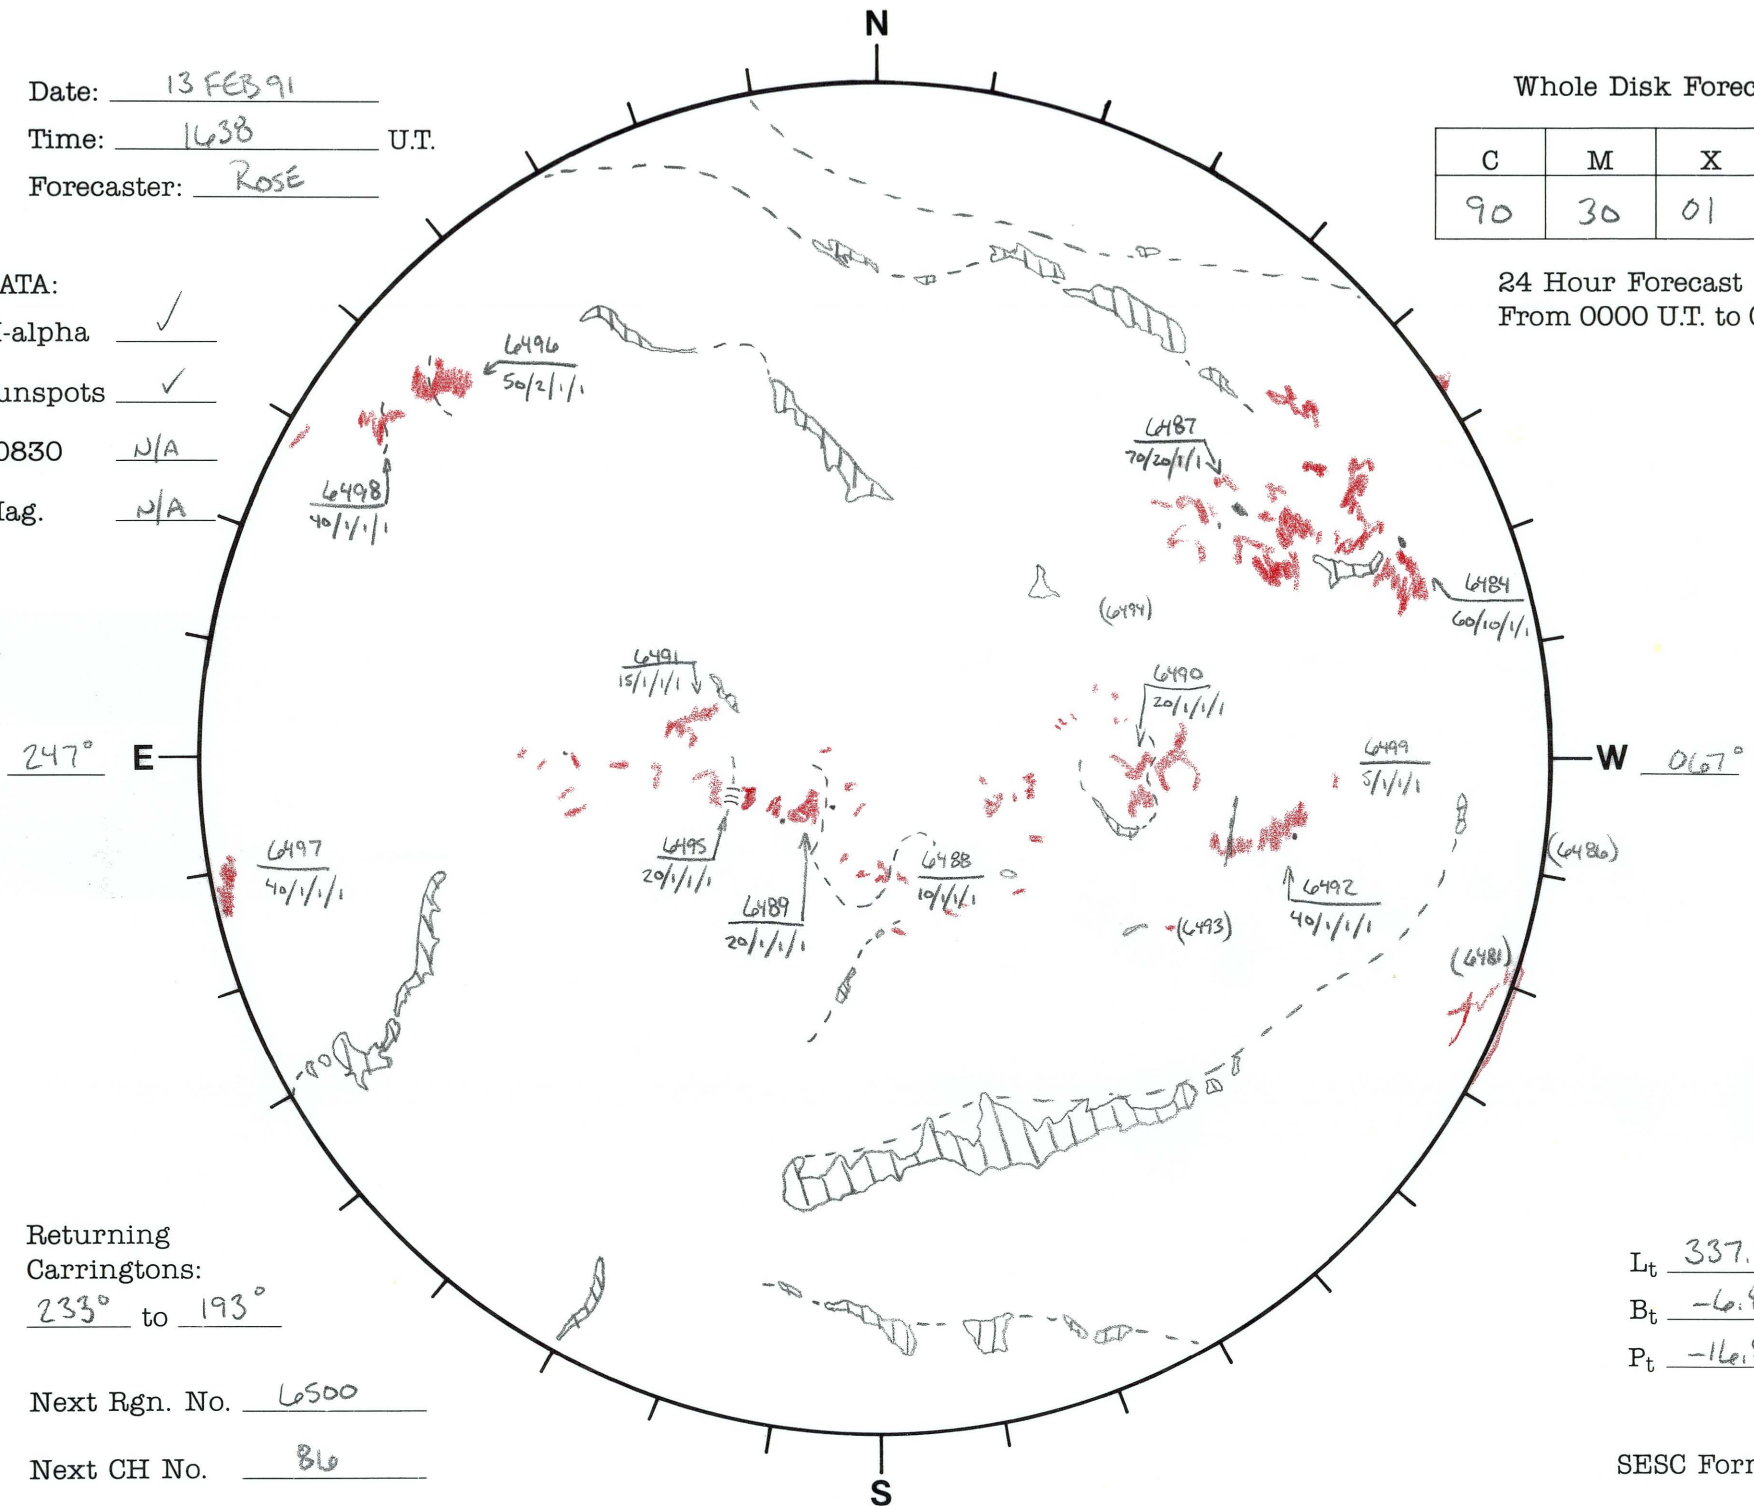

Date: 13 FEB 91  
 Time: 1638 U.T.  
 Forecaster: ROSE

Whole Disk Forecast

C	M	X	P
90	30	01	01

24 Hour Forecast  
 From 0000 U.T. to 0000 U.T.

DATA:  
 H-alpha   
 Sunspots   
 10830 N/A  
 Mag. N/A

Returning Carringtons:  
233° to 193°

Next Rgn. No. L6500

Next CH No. 86

L<sub>t</sub> 337.2°  
 B<sub>t</sub> -6.8°  
 P<sub>t</sub> -16.8°