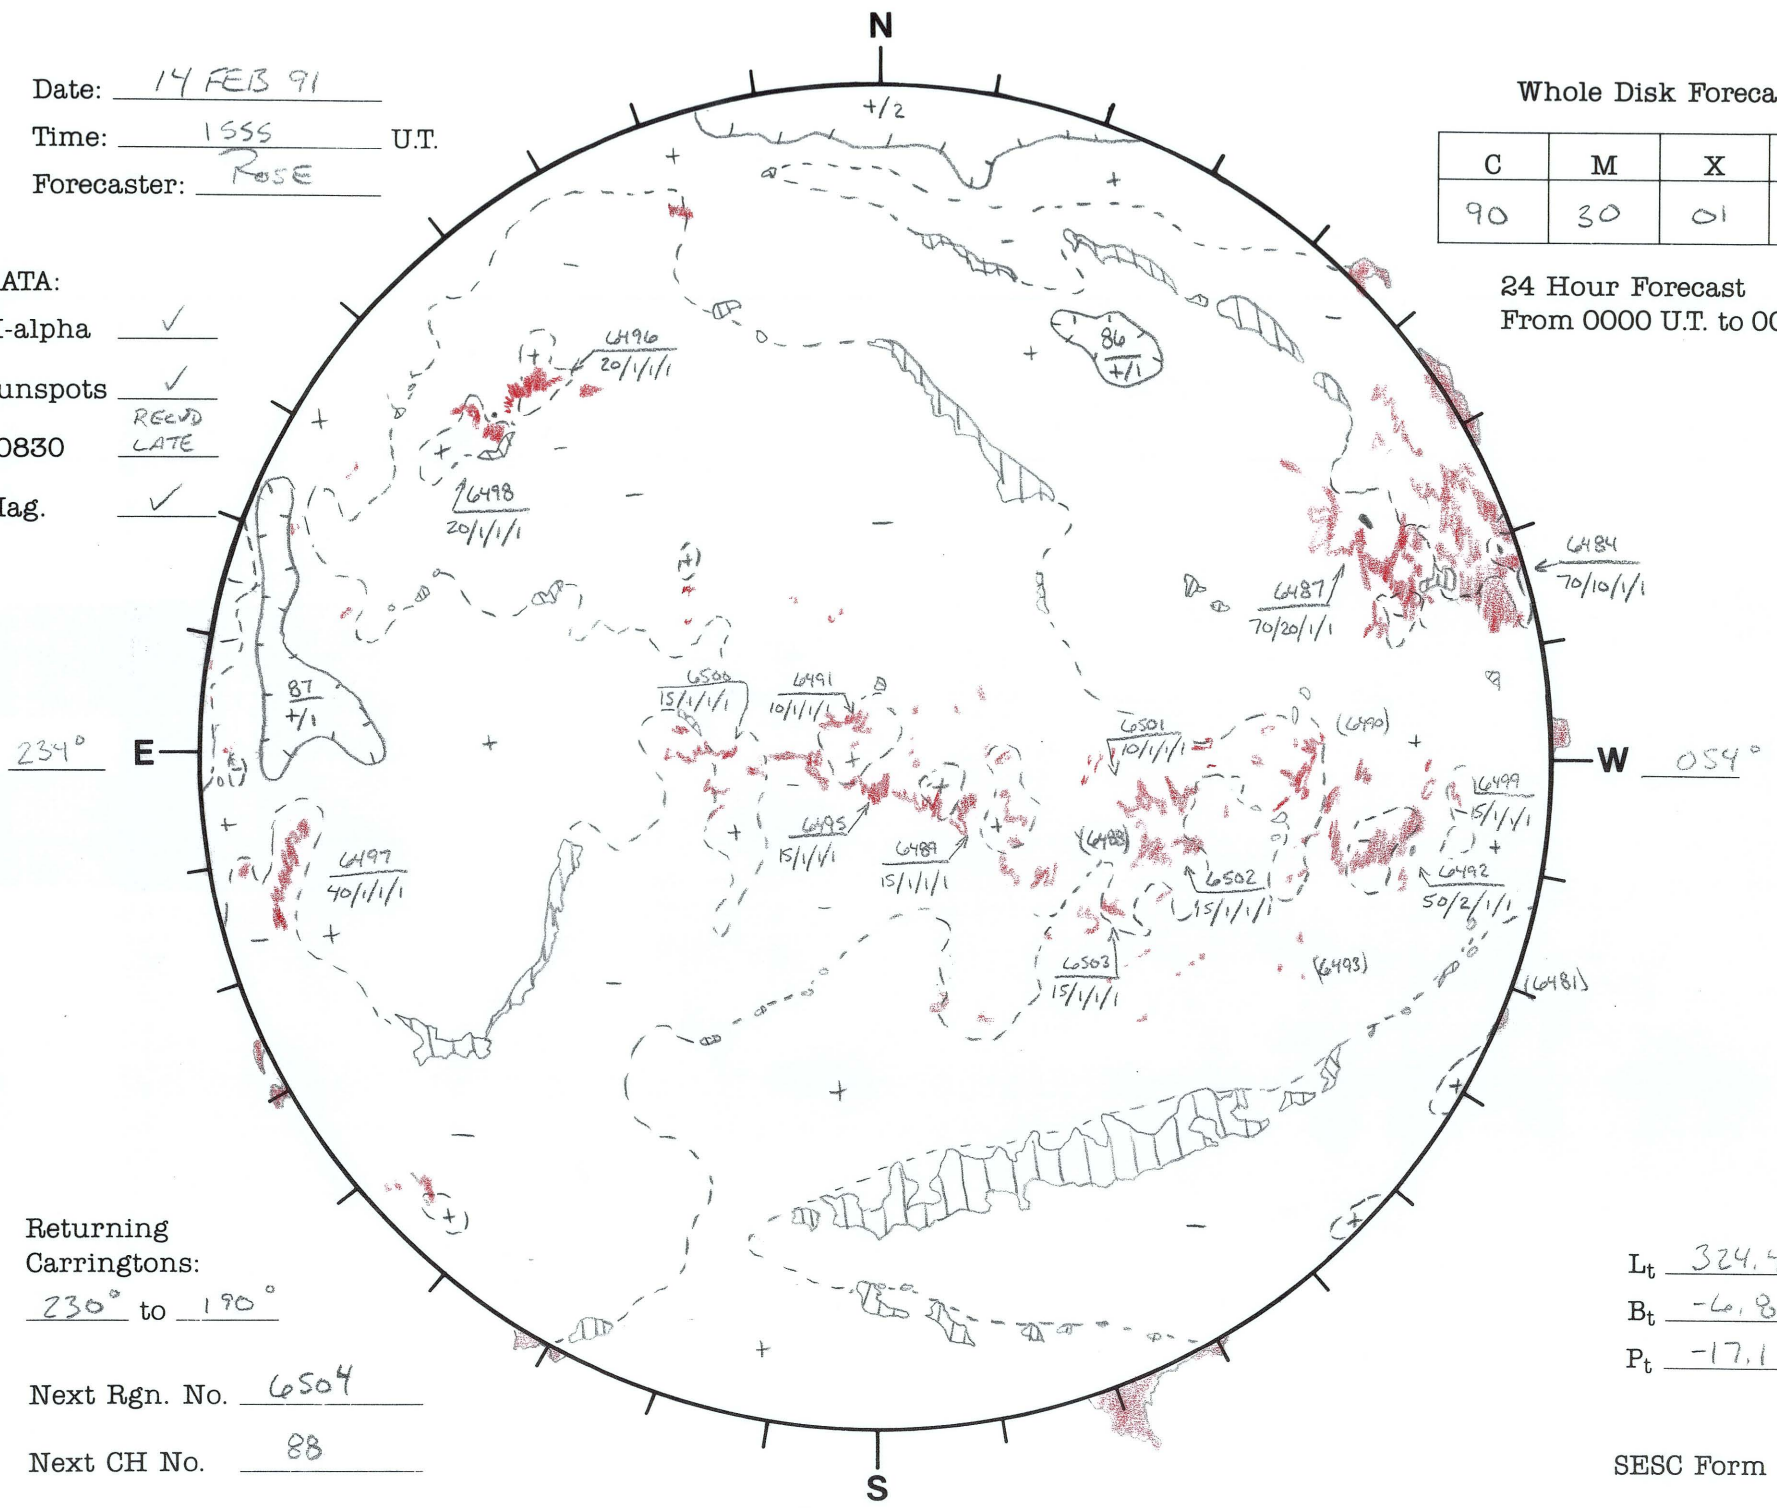

Date: 14 FEB 91
 Time: 1555 U.T.
 Forecaster: ROSE

Whole Disk Forecast

C	M	X	P
90	30	01	01

24 Hour Forecast
 From 0000 U.T. to 0000 U.T.

DATA:
 H-alpha
 Sunspots
 10830 RECD LATE
 Mag.

Returning Carringtons:
230° to 190°

L_t 324.4°
 B_t -6.8°
 P_t -17.1°

Next Rgn. No. 6504
 Next CH No. 88