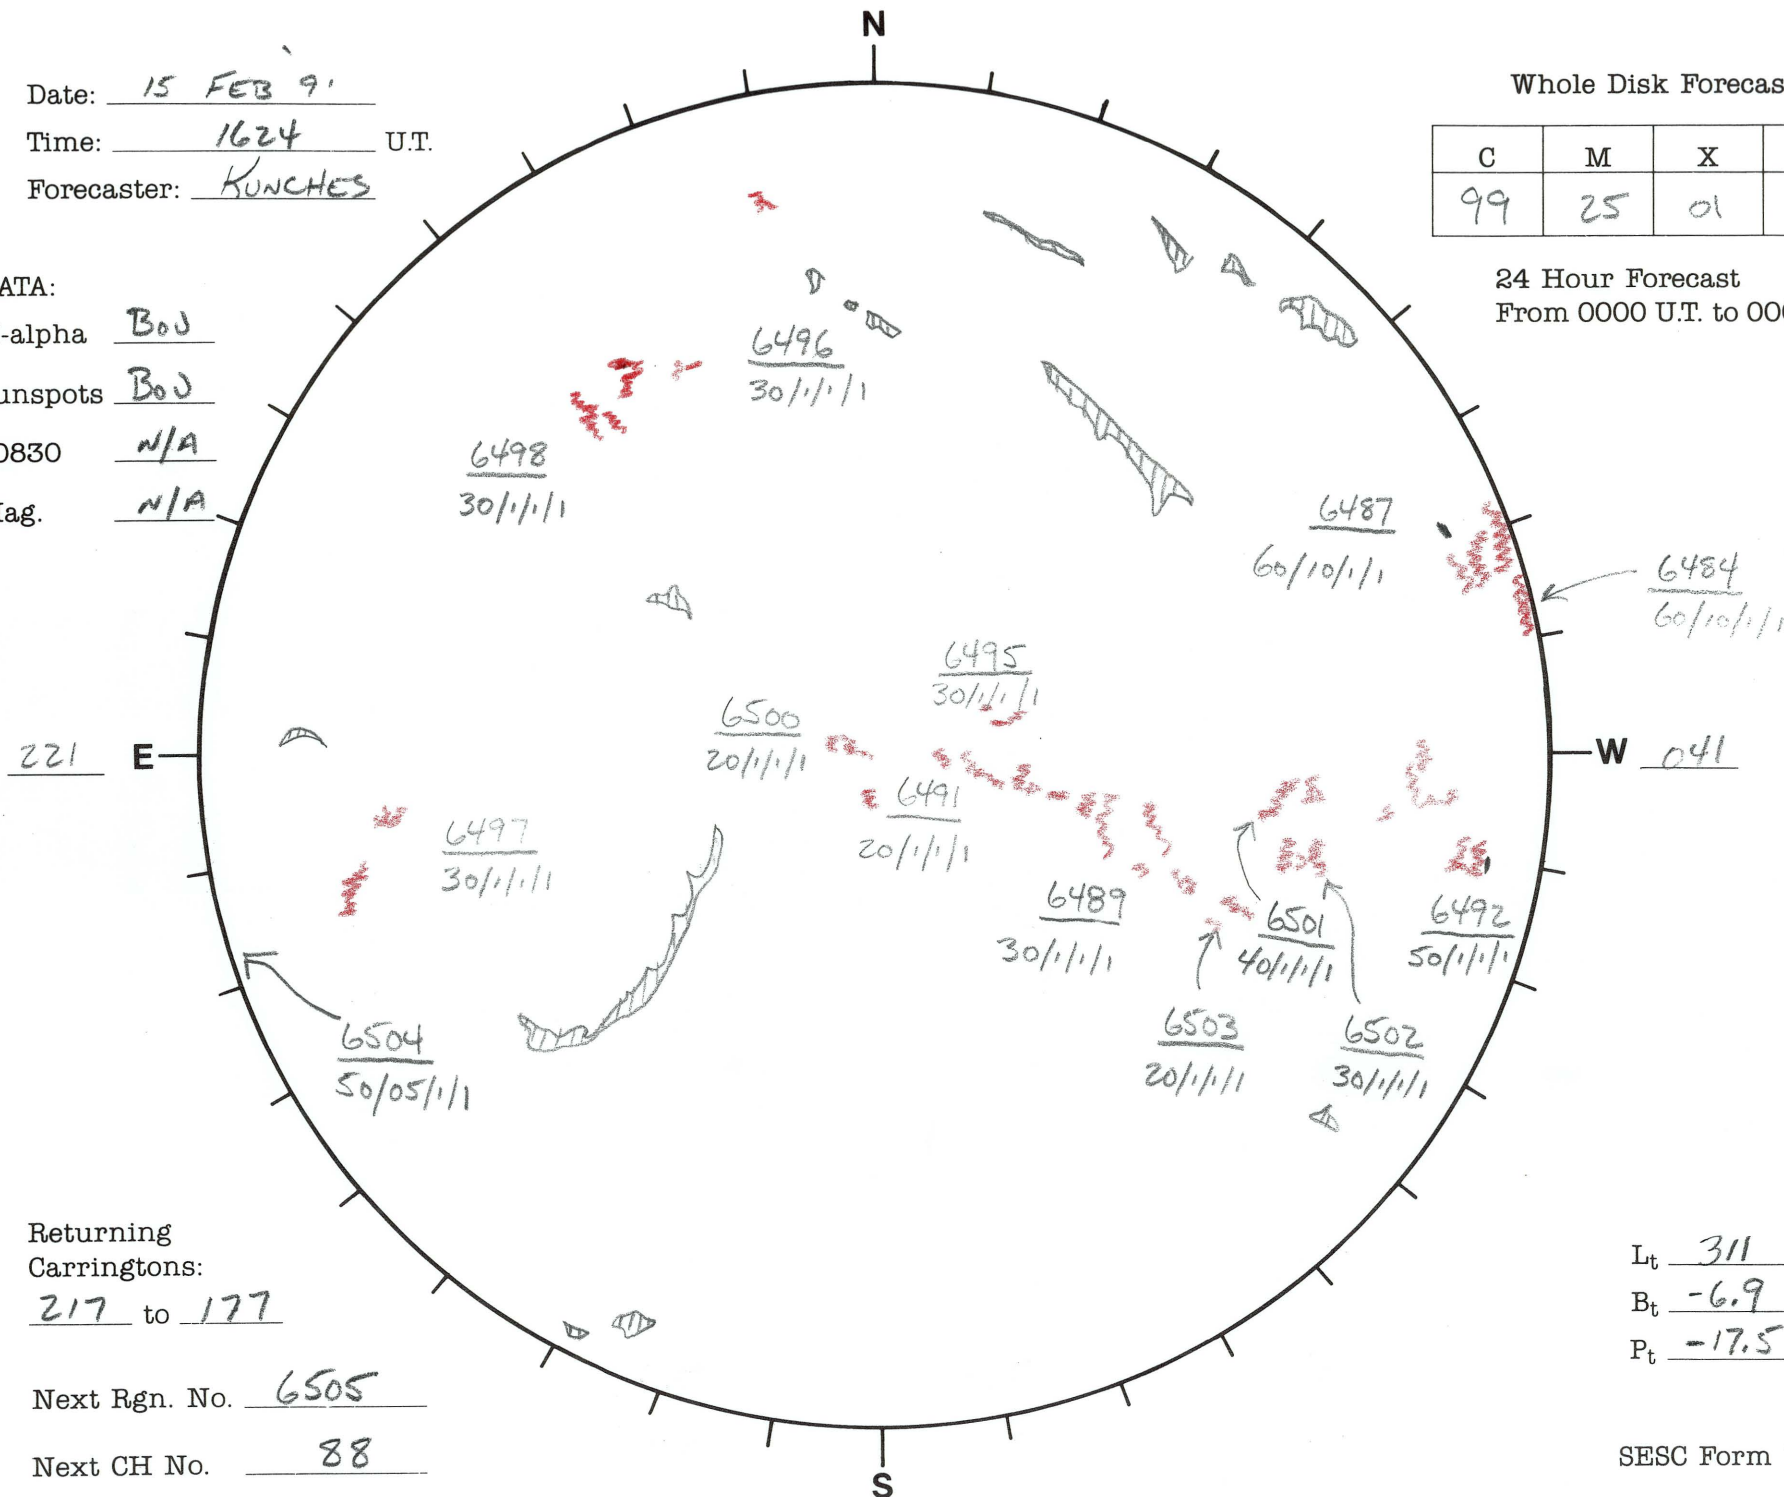

Date: 15 FEB 91
 Time: 1624 U.T.
 Forecaster: KUNCHES

Whole Disk Forecast

C	M	X	P
99	25	01	01

24 Hour Forecast
 From 0000 U.T. to 0000 U.T.

DATA:
 H-alpha B0J
 Sunspots B0J
 10830 N/A
 Mag. N/A

Returning
 Carringtons:
217 to 177

L_t 311
 B_t -6.9
 P_t -17.5

Next Rgn. No. 6505

Next CH No. 88