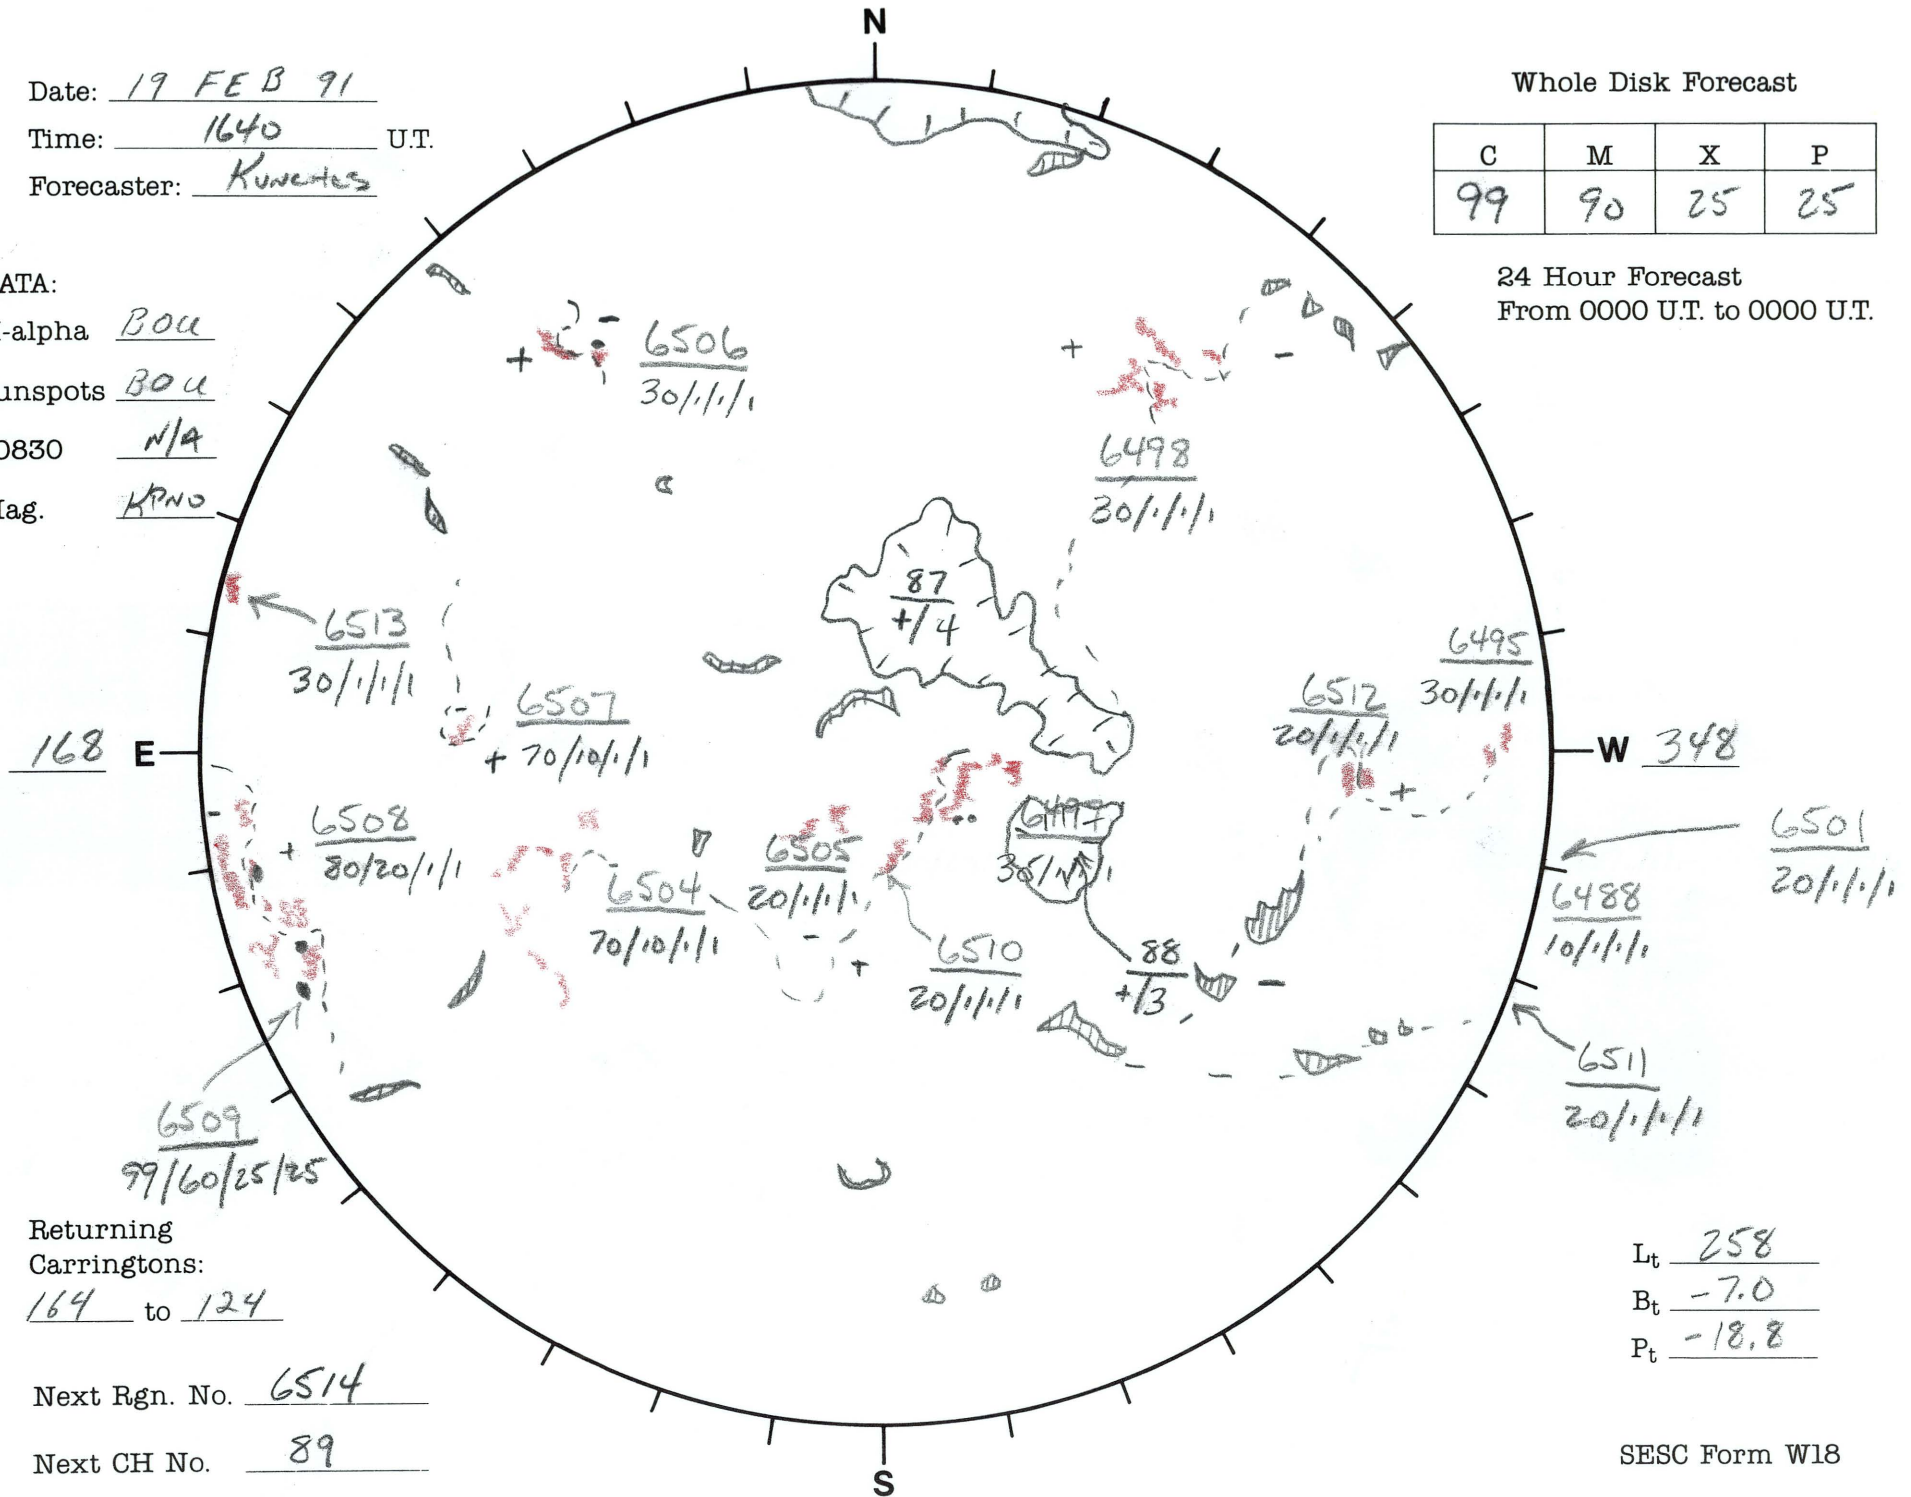

Date: 19 FEB 91
 Time: 1640 U.T.
 Forecaster: Kunentes

Whole Disk Forecast

C	M	X	P
99	90	25	25

24 Hour Forecast
 From 0000 U.T. to 0000 U.T.

DATA:
 H-alpha BOU
 Sunspots BOU
 10830 N/A
 Mag. KPNO

Returning Carringtons:
164 to 124

L_t 258
 B_t -7.0
 P_t -18.8

Next Rgn. No. 6514

Next CH No. 89