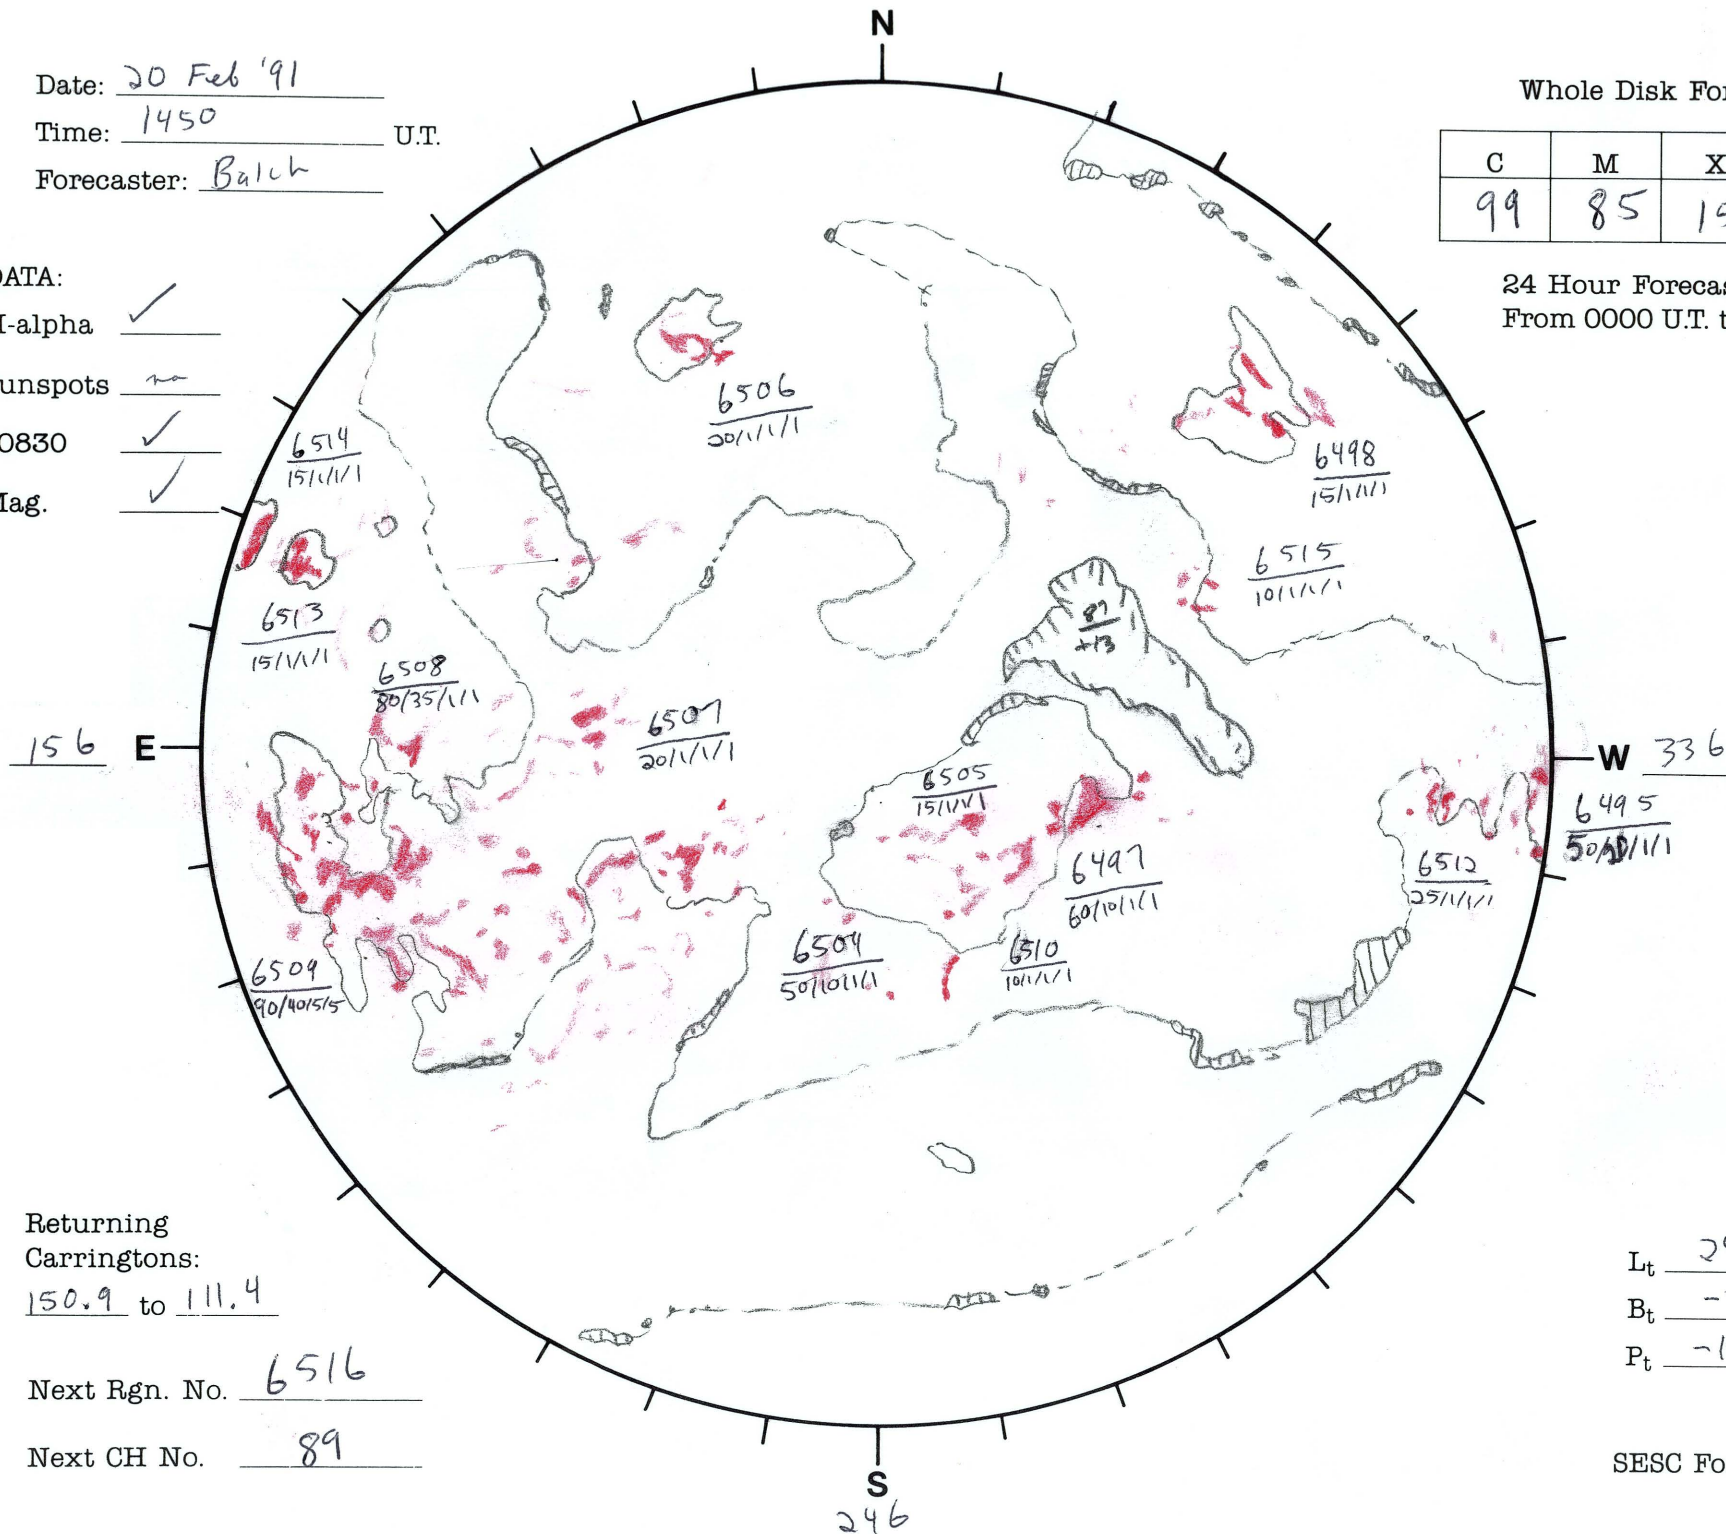

Date: 20 Feb '91
 Time: 1450 U.T.
 Forecaster: Balch

Whole Disk Forecast

C	M	X	P
99	85	15	15

24 Hour Forecast
 From 0000 U.T. to 0000 U.T.

DATA:
 H-alpha
 Sunspots no
 10830
 Mag.

Returning Carringtons:
150.9 to 111.4

Next Rgn. No. 6516

Next CH No. 89

L_t 246.0
 B_t -7.1
 P_t -19.1