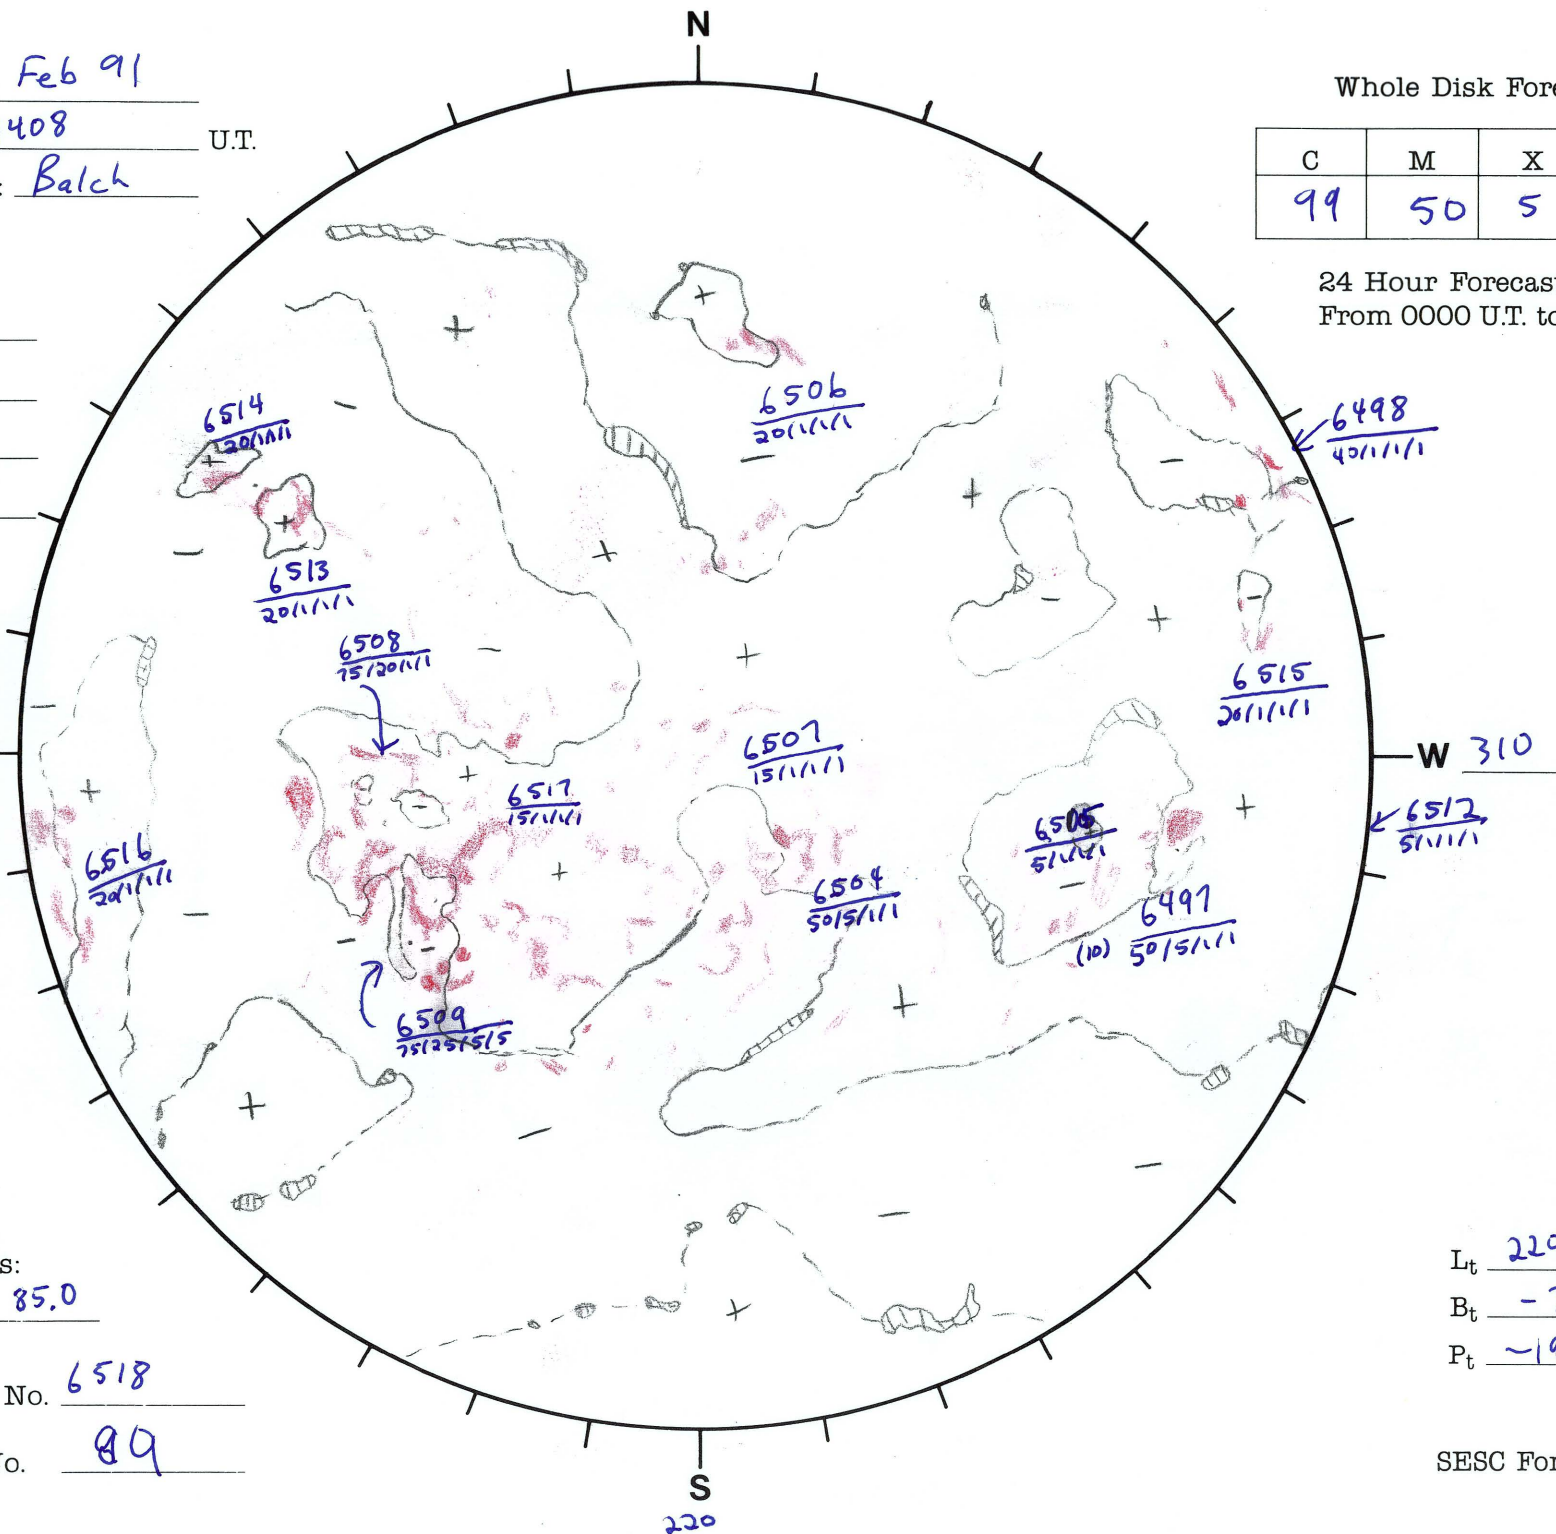

Date: 22 Feb 91
 Time: 1408 U.T.
 Forecaster: Balch

Whole Disk Forecast

C	M	X	P
99	50	5	5

24 Hour Forecast
 From 0000 U.T. to 0000 U.T.

DATA:
 H-alpha
 Sunspots
 10830 no
 Mag.

130 E

W 310

Returning Carringtons:
124.5 to 85.0

L_t 220.0
 B_t -7.1
 P_t -19.7

Next Rgn. No. 6518

Next CH No. 89

S
220