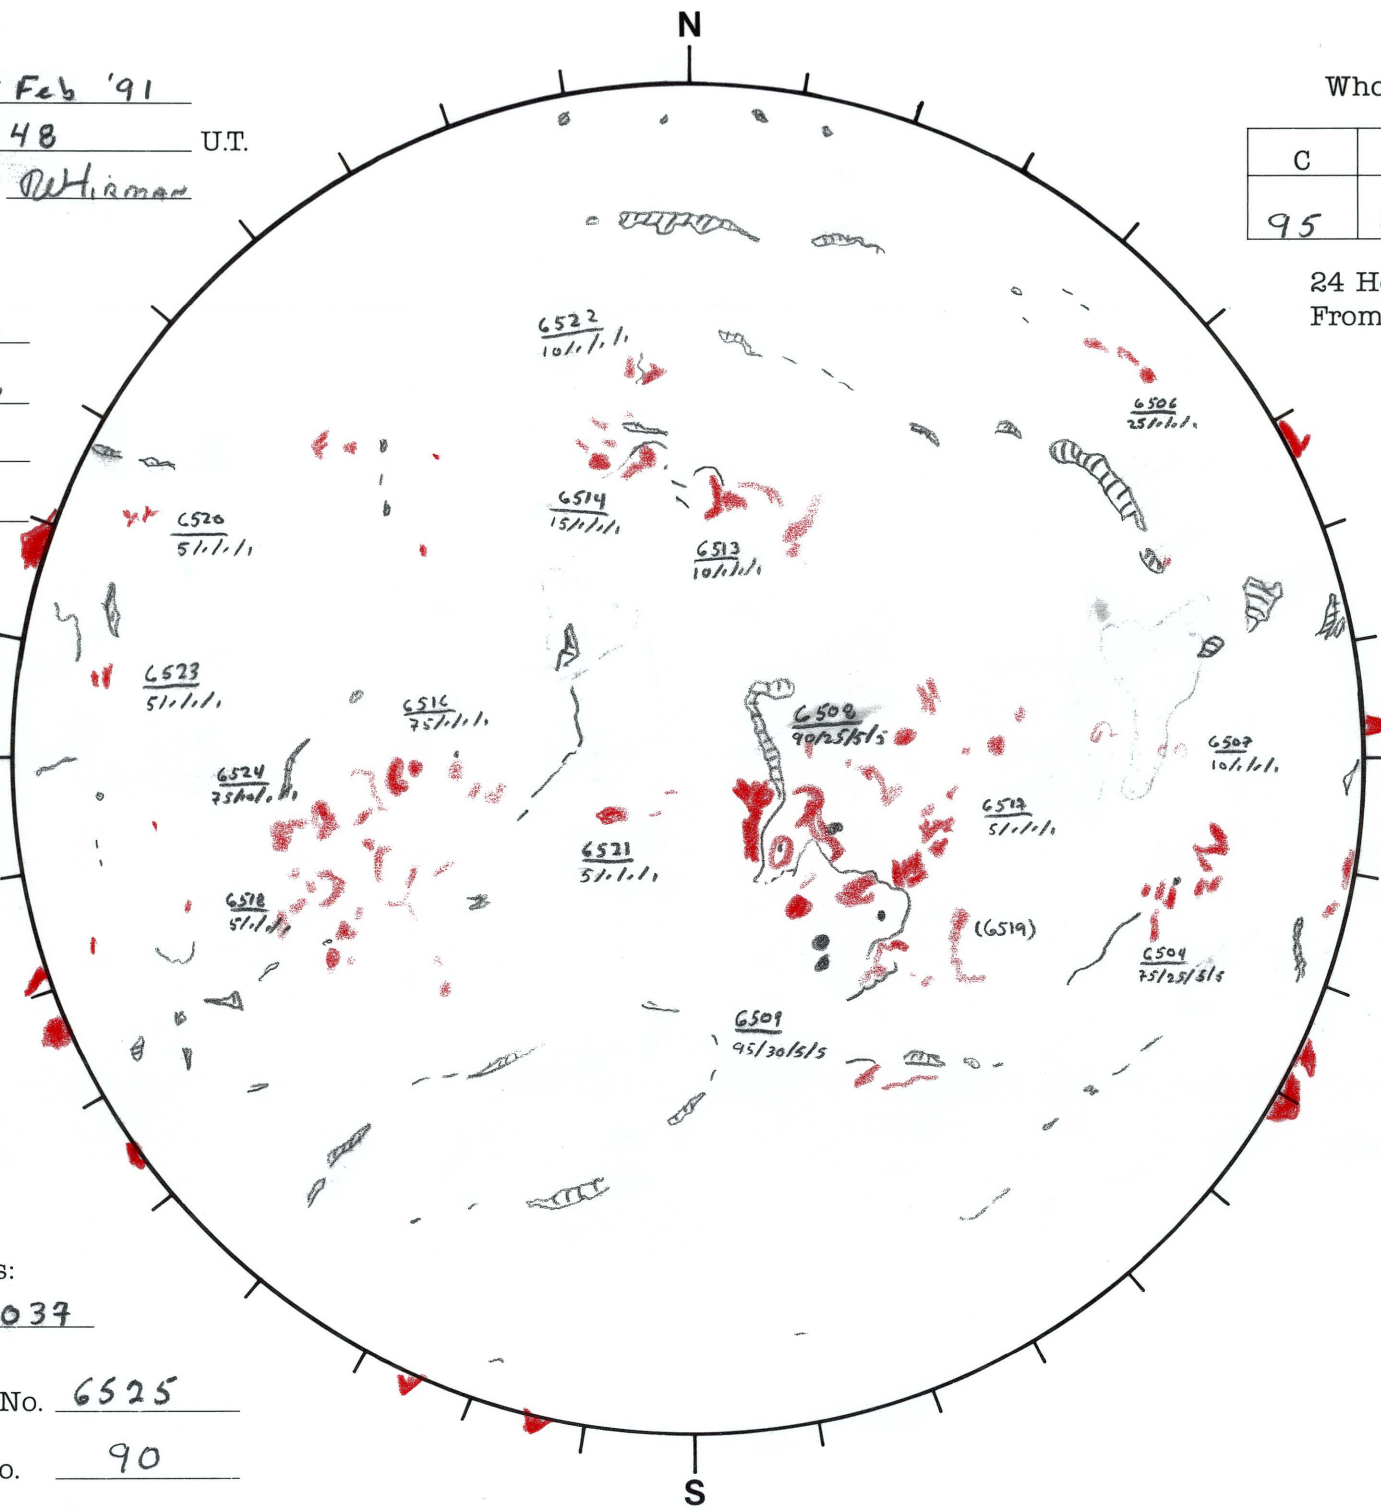

Date: 25 Feb '91
 Time: 1548 U.T.
 Forecaster: Whitman

Whole Disk Forecast

C	M	X	P
95	75	05	05

24 Hour Forecast
 From 0000 U.T. to 0000 U.T.

DATA:
 H-alpha Bou
 Sunspots Bou
 10830 _____
 Mag. _____

090 E

W 270

Returning Carringtons:
090 to 037

L_t 179.6
 B_t -7.2
 P_t -20.5

Next Rgn. No. 6525

Next CH No. 90