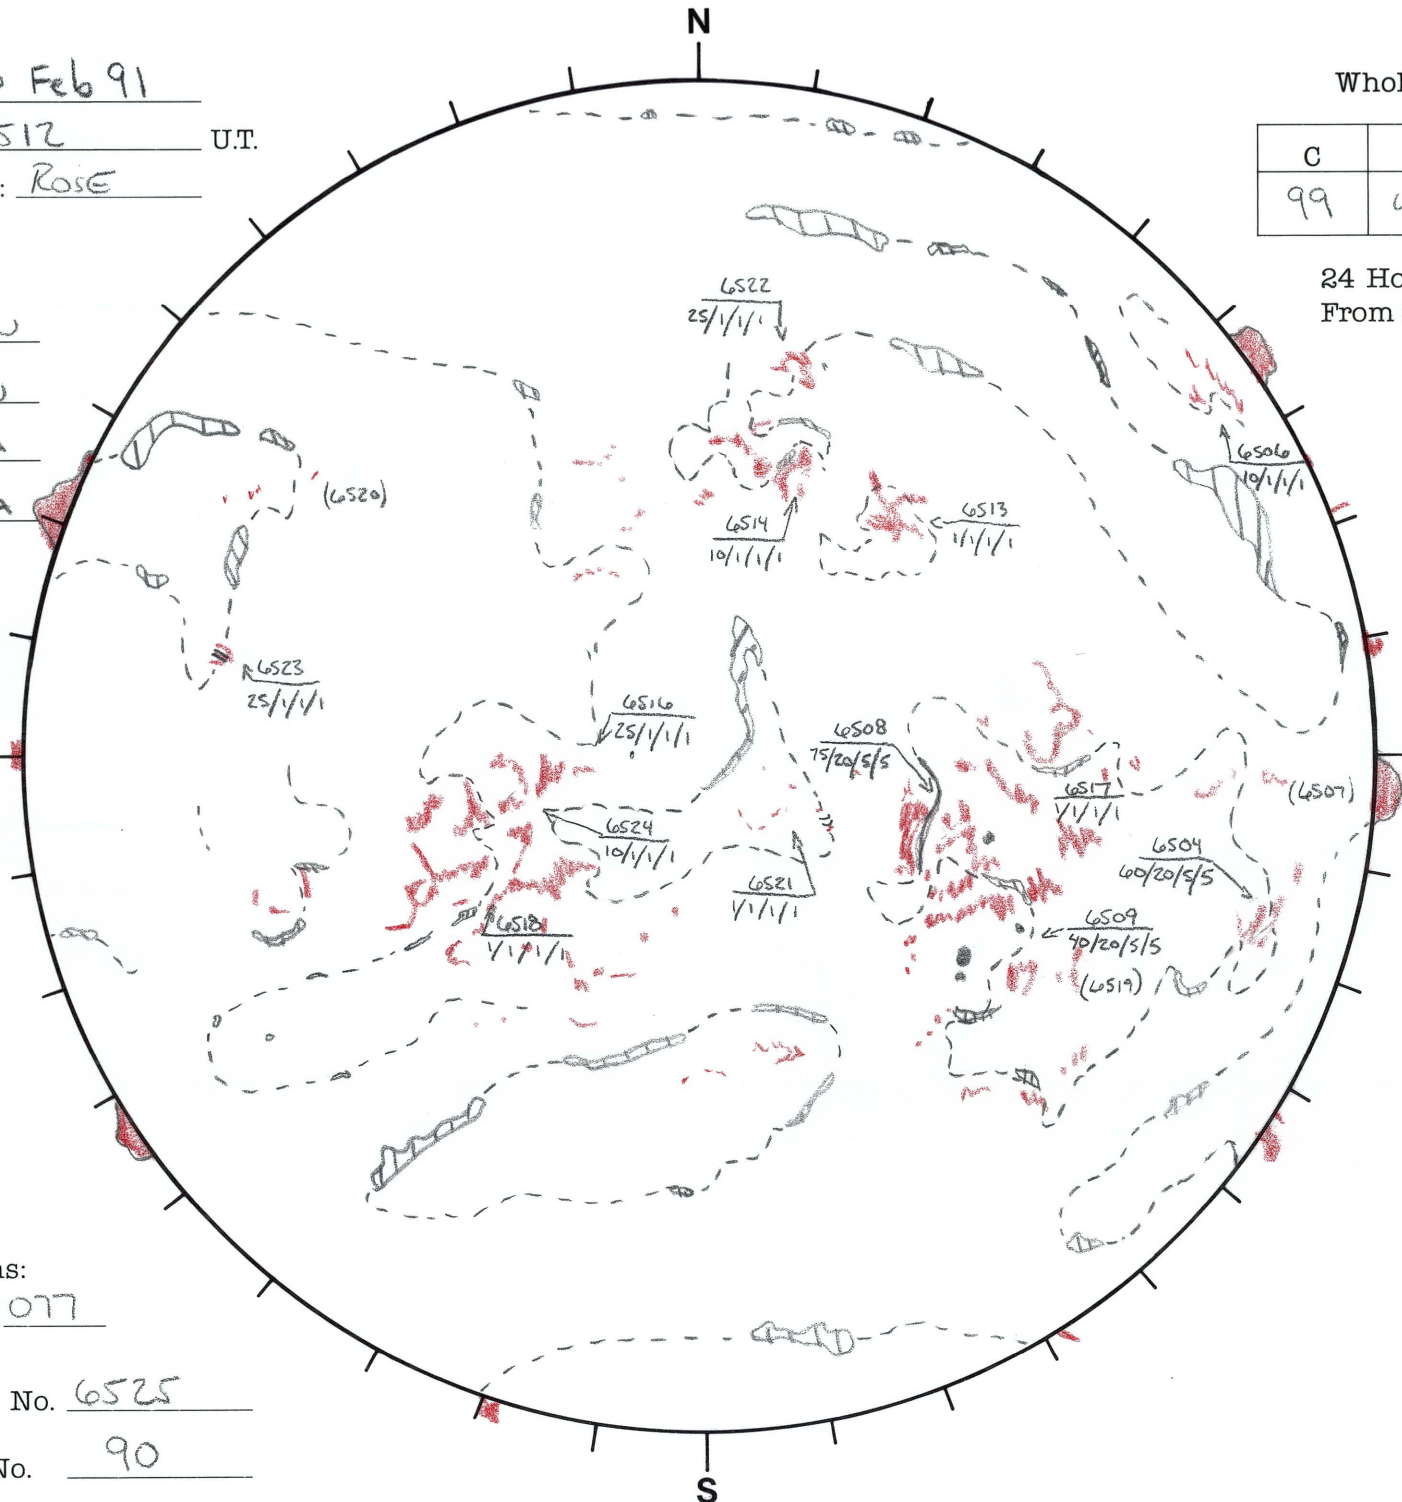

Date: 26 Feb 91
 Time: 1512 U.T.
 Forecaster: Rose

Whole Disk Forecast

C	M	X	P
99	40	05	05

24 Hour Forecast
 From 0000 U.T. to 0000 U.T.

DATA:
 H-alpha Low
 Sunspots Low
 10830 N/A
 Mag. N/A

077

E

W

257

Returning Carringtons:
037 to 077

Next Rgn. No. 6525

Next CH No. 90

L_t 166.8
 B_t -7.2
 P_t -20.8