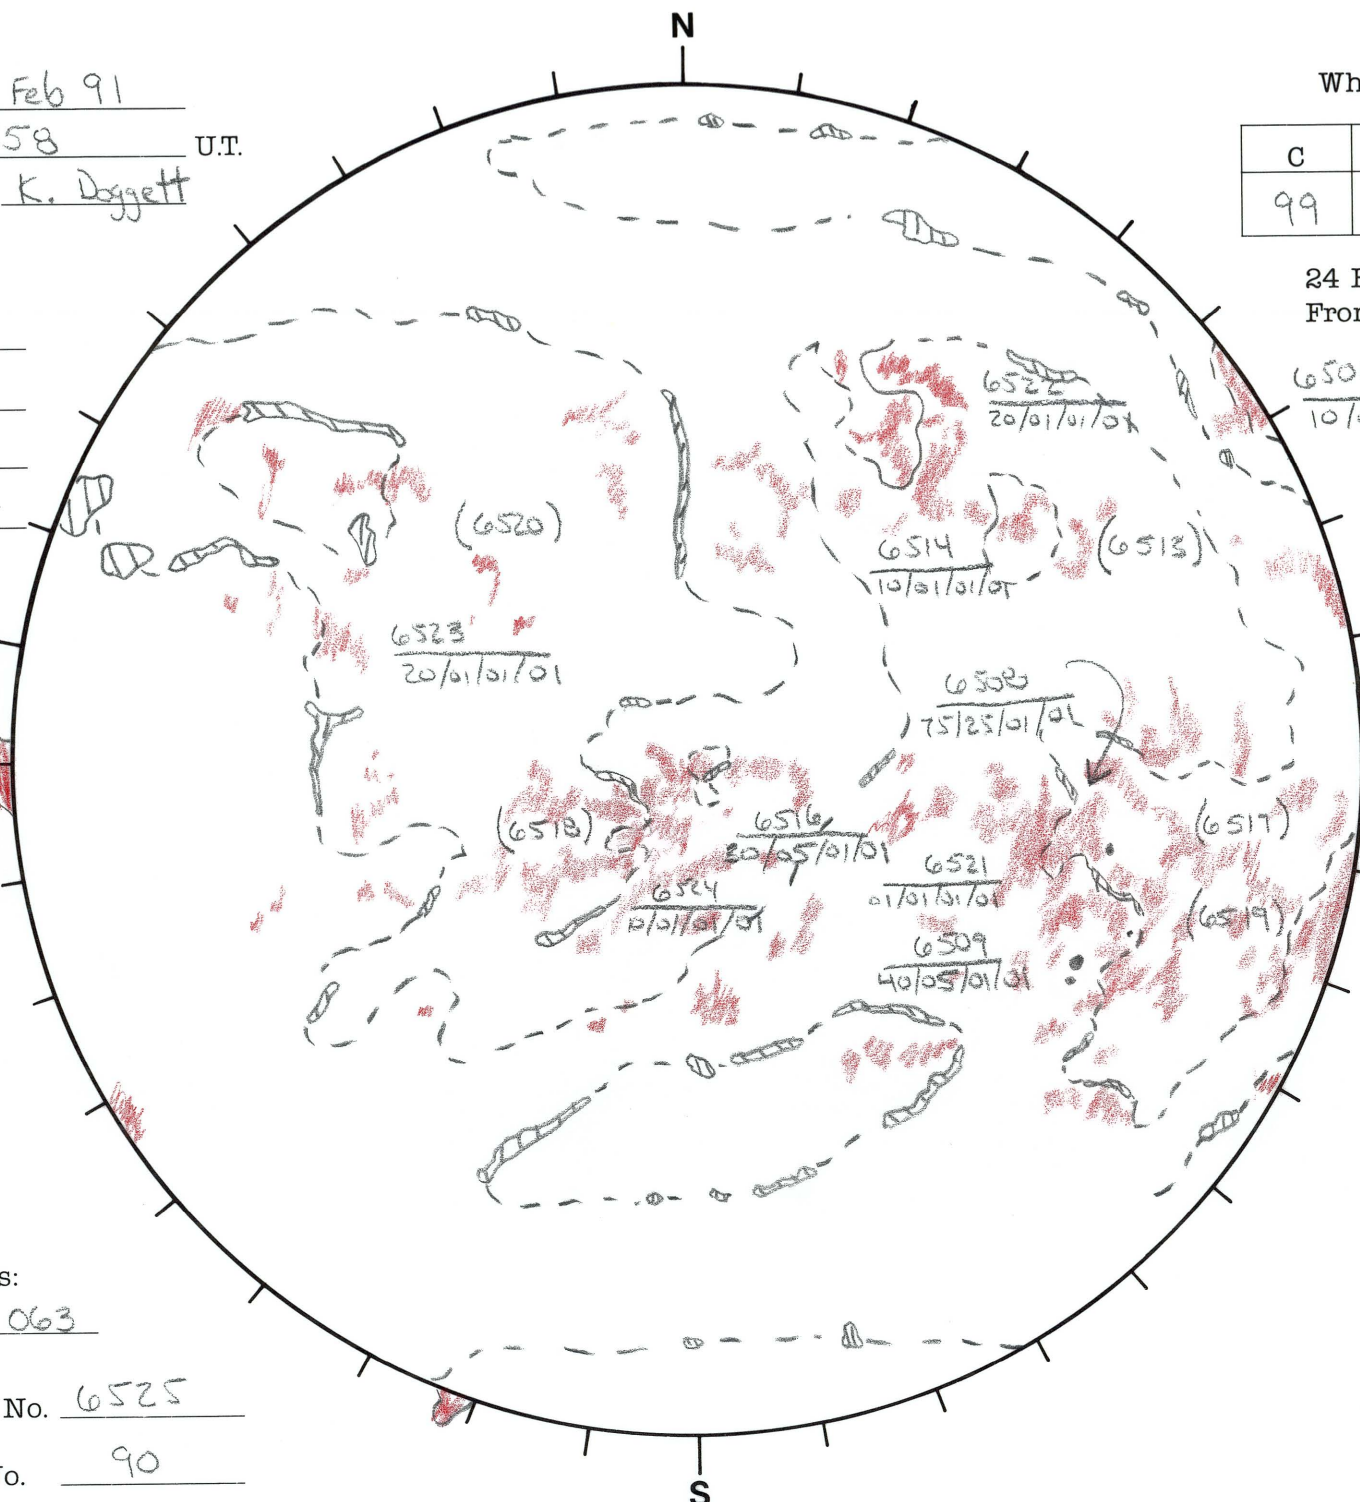

Date: 27 Feb 91
 Time: 1558 U.T.
 Forecaster: K. Doggett

Whole Disk Forecast

C	M	X	P
99	30	01	01

24 Hour Forecast
 From 0000 U.T. to 0000 U.T.

DATA:
 H-alpha Bou
 Sunspots Bou
 10830 —
 Mag. —

063

E

W 243

Returning
 Carringtons:
023 to 063

L_t 153.2
 B_t -7.2
 P_t -21.1

Next Rgn. No. 6525

Next CH No. 90