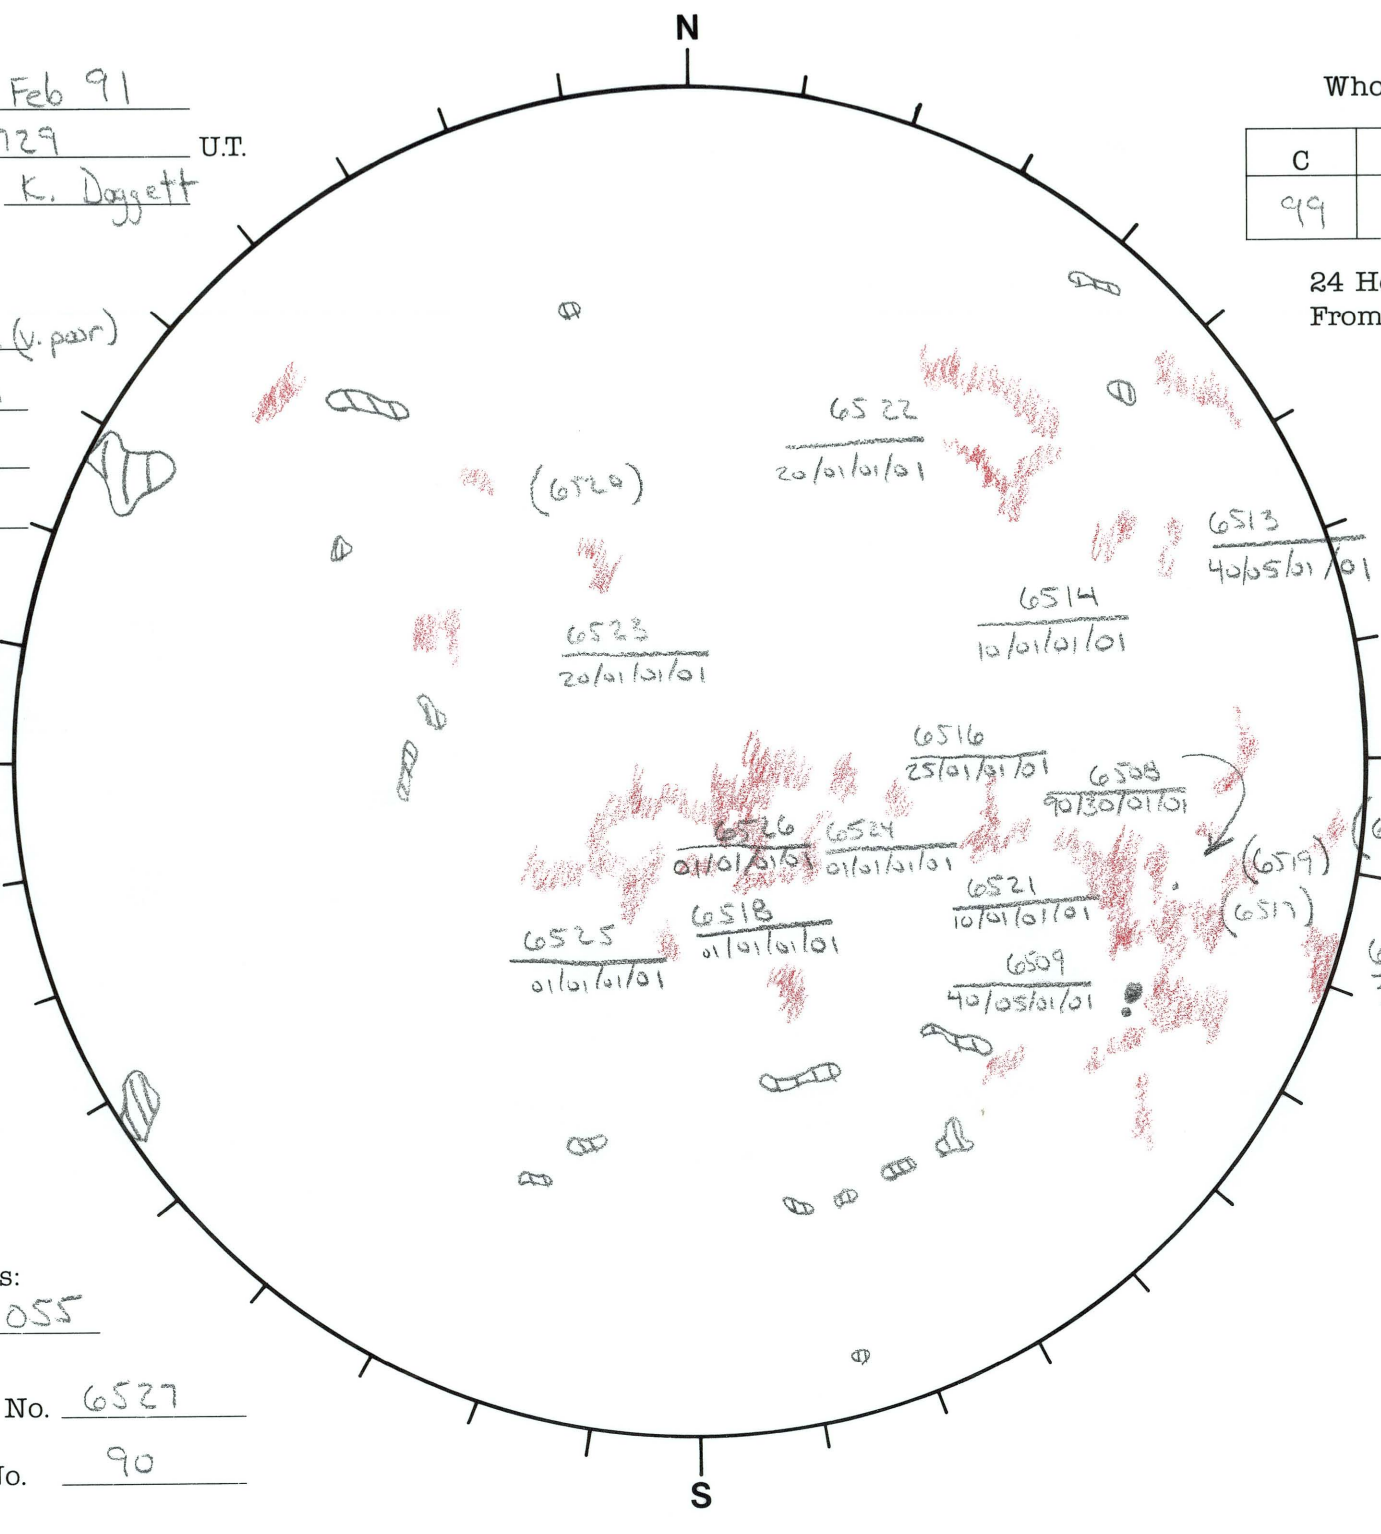

Date: 28 Feb 91
 Time: 0729 U.T.
 Forecaster: K. Doggett

Whole Disk Forecast

C	M	X	P
99	30	01	01

24 Hour Forecast
 From 0000 U.T. to 0000 U.T.

DATA:
 H-alpha Lea (y. pair)
 Sunspots Bow
 10830 -
 Mag. -

055 E

W 235

Returning Carringtons:
015 to 055

L_t 144.6
 B_t -7.2
 P_t -21.3

Next Rgn. No. 6527

Next CH No. 90