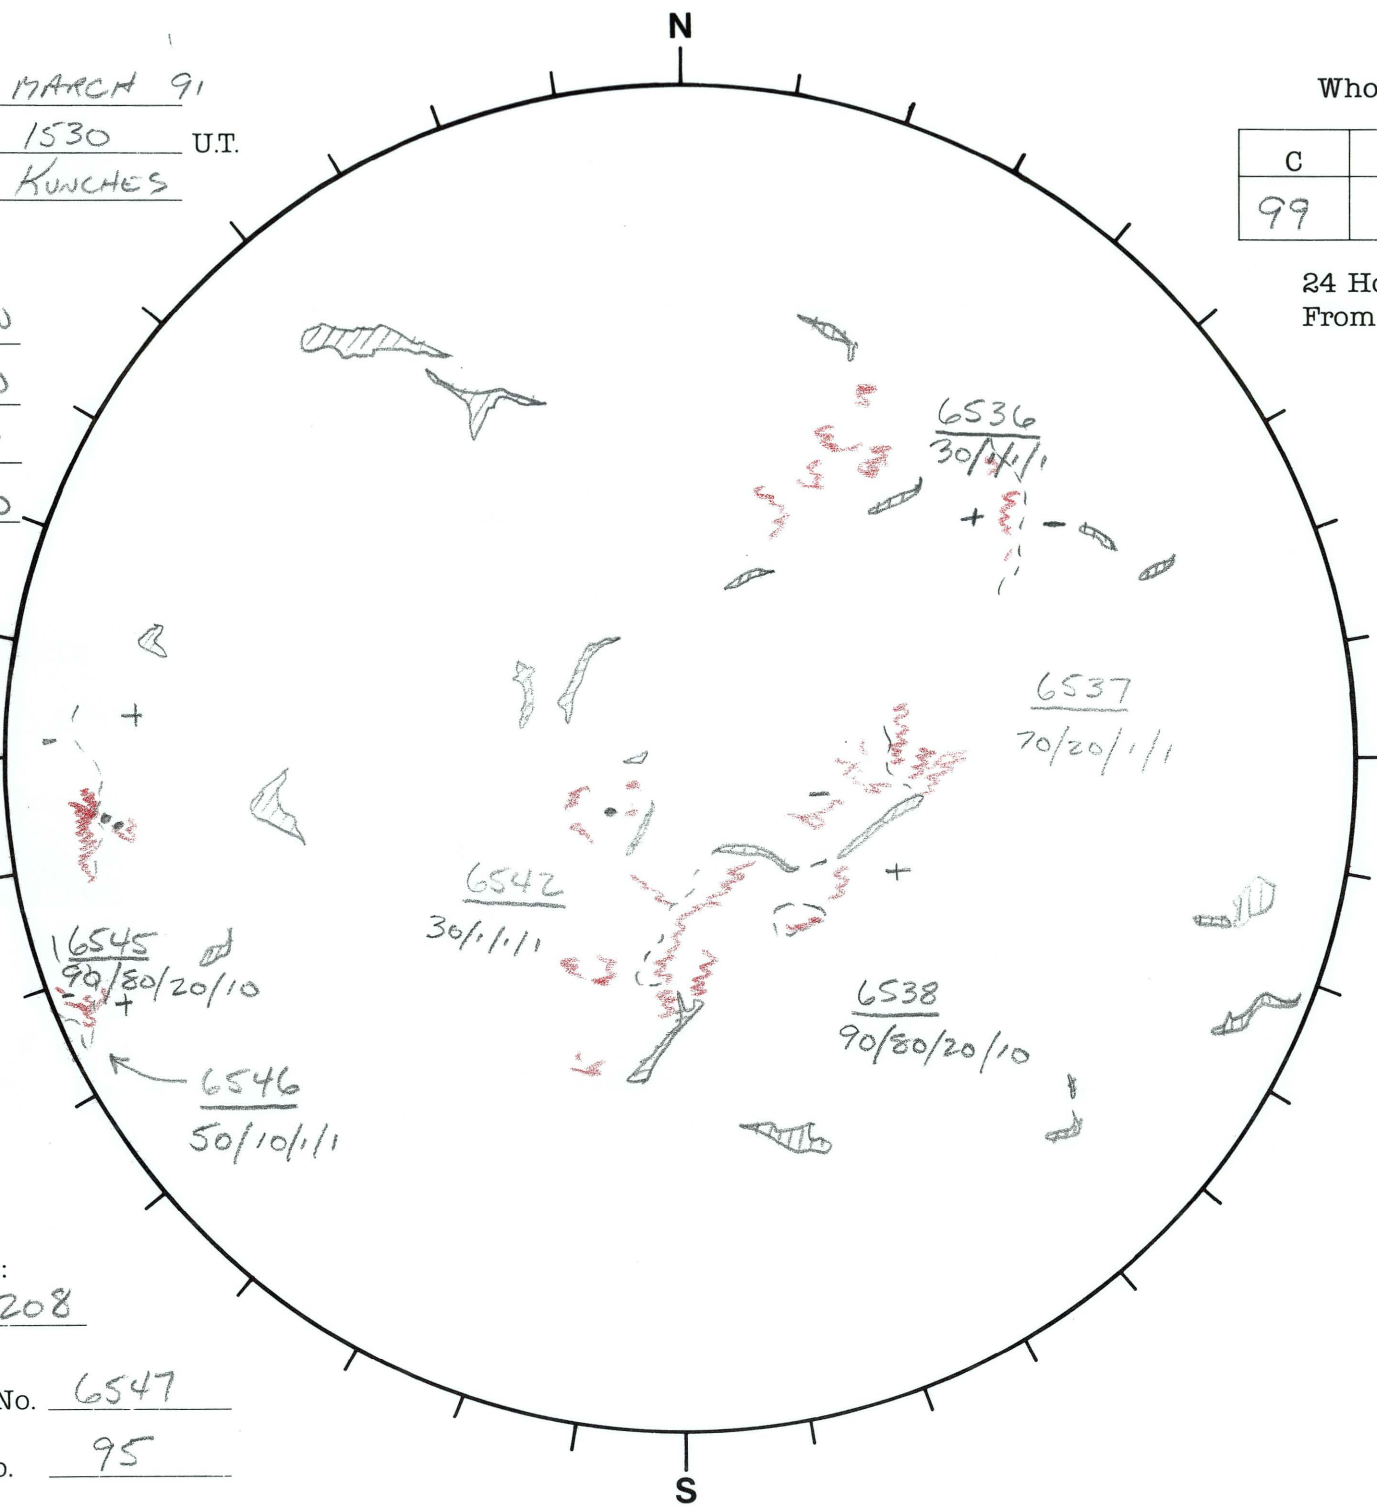

Date: 12 MARCH 91
 Time: 1530 U.T.
 Forecaster: KUNCHES

Whole Disk Forecast

C	M	X	P
99	90	40	20

24 Hour Forecast
 From 0000 U.T. to 0000 U.T.

DATA:
 H-alpha B00
 Sunspots B00
 10830 —
 Mag. KPNO

252 E

W 072

Returning
 Carringtons:
248 to 208

L_t 342
 B_t -7.2
 P_t -24.0

Next Rgn. No. 6547

Next CH No. 95