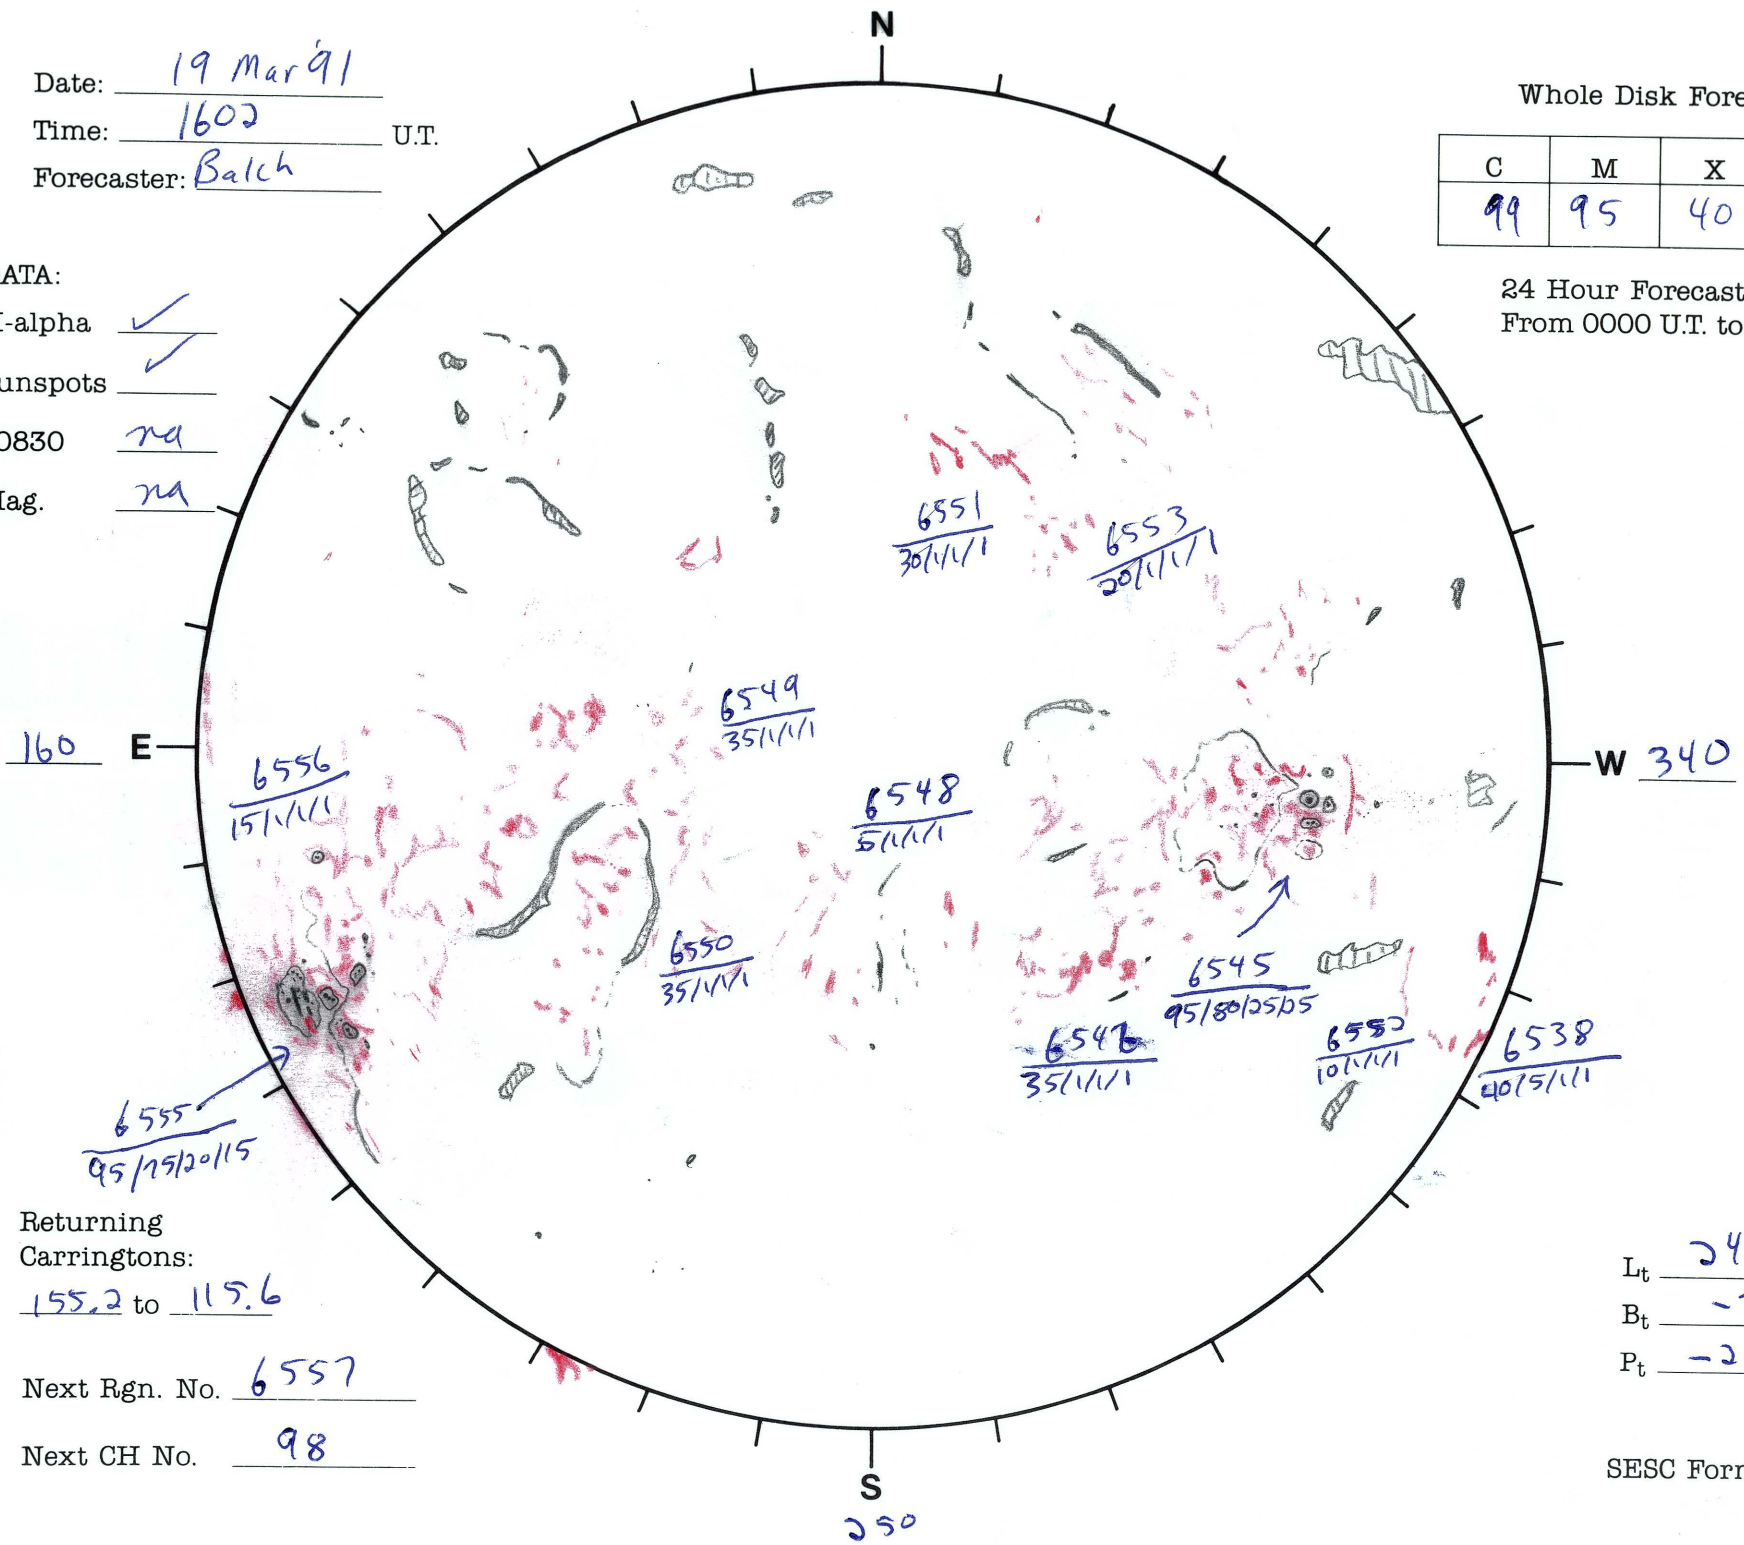

Date: 19 Mar 91
 Time: 1600 U.T.
 Forecaster: Balch

Whole Disk Forecast

C	M	X	P
99	95	40	40

24 Hour Forecast
 From 0000 U.T. to 0000 U.T.

DATA:
 H-alpha
 Sunspots
 10830 na
 Mag. na

160 E

W 340

Returning Carringtons:
155.2 to 115.6

Next Rgn. No. 6557

Next CH No. 98

L_t 249.6
 B_t -7.1
 P_t -25.1

S
250