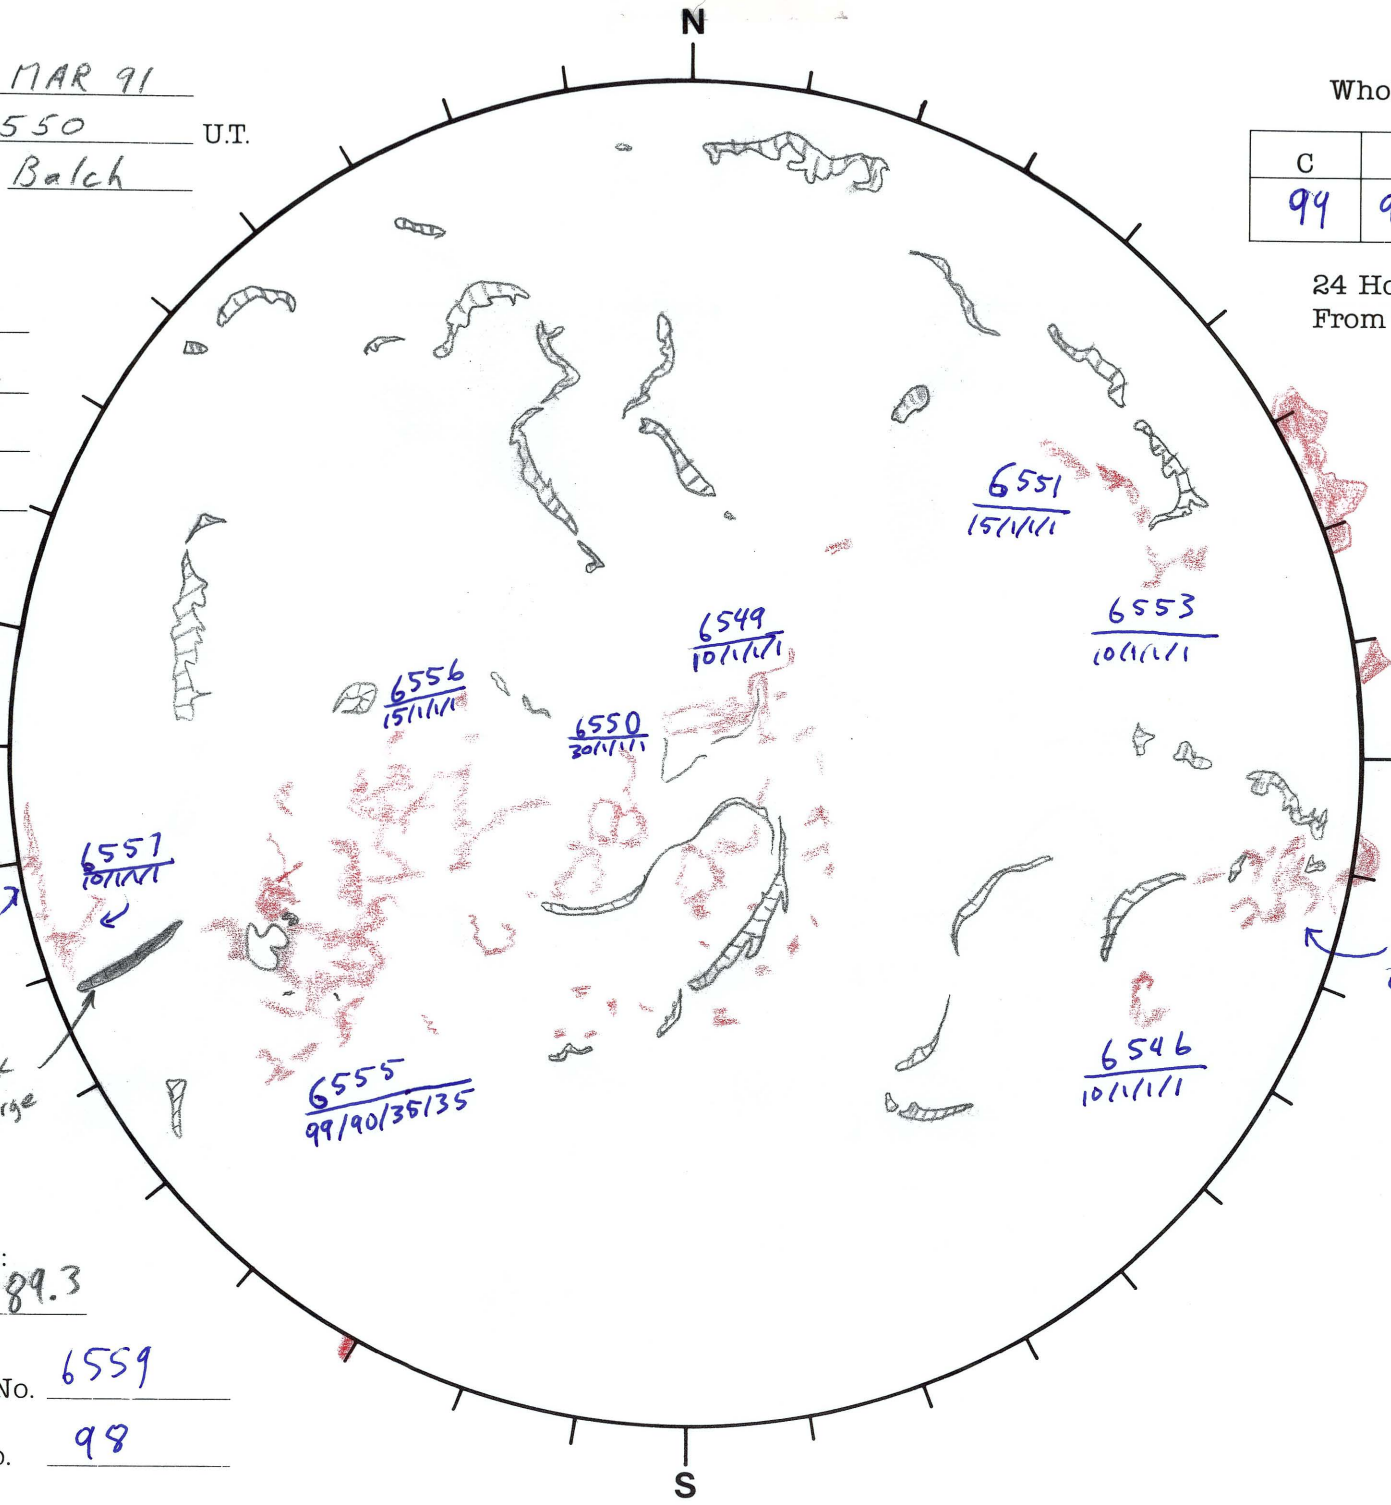

Date: 21 MAR 91
 Time: 1550 U.T.
 Forecaster: Balch

Whole Disk Forecast

C	M	X	P
99	95	40	35

24 Hour Forecast
 From 0000 U.T. to 0000 U.T.

DATA:
 H-alpha Bou
 Sunspots Bou
 10830 M
 Mag. M

133° E

W 313°

Returning
 Carringtons:
108.8 to 89.3

L_t 223.3
 B_t -7.0
 P_t -25.3

Next Rgn. No. 6559

Next CH No. 98

S