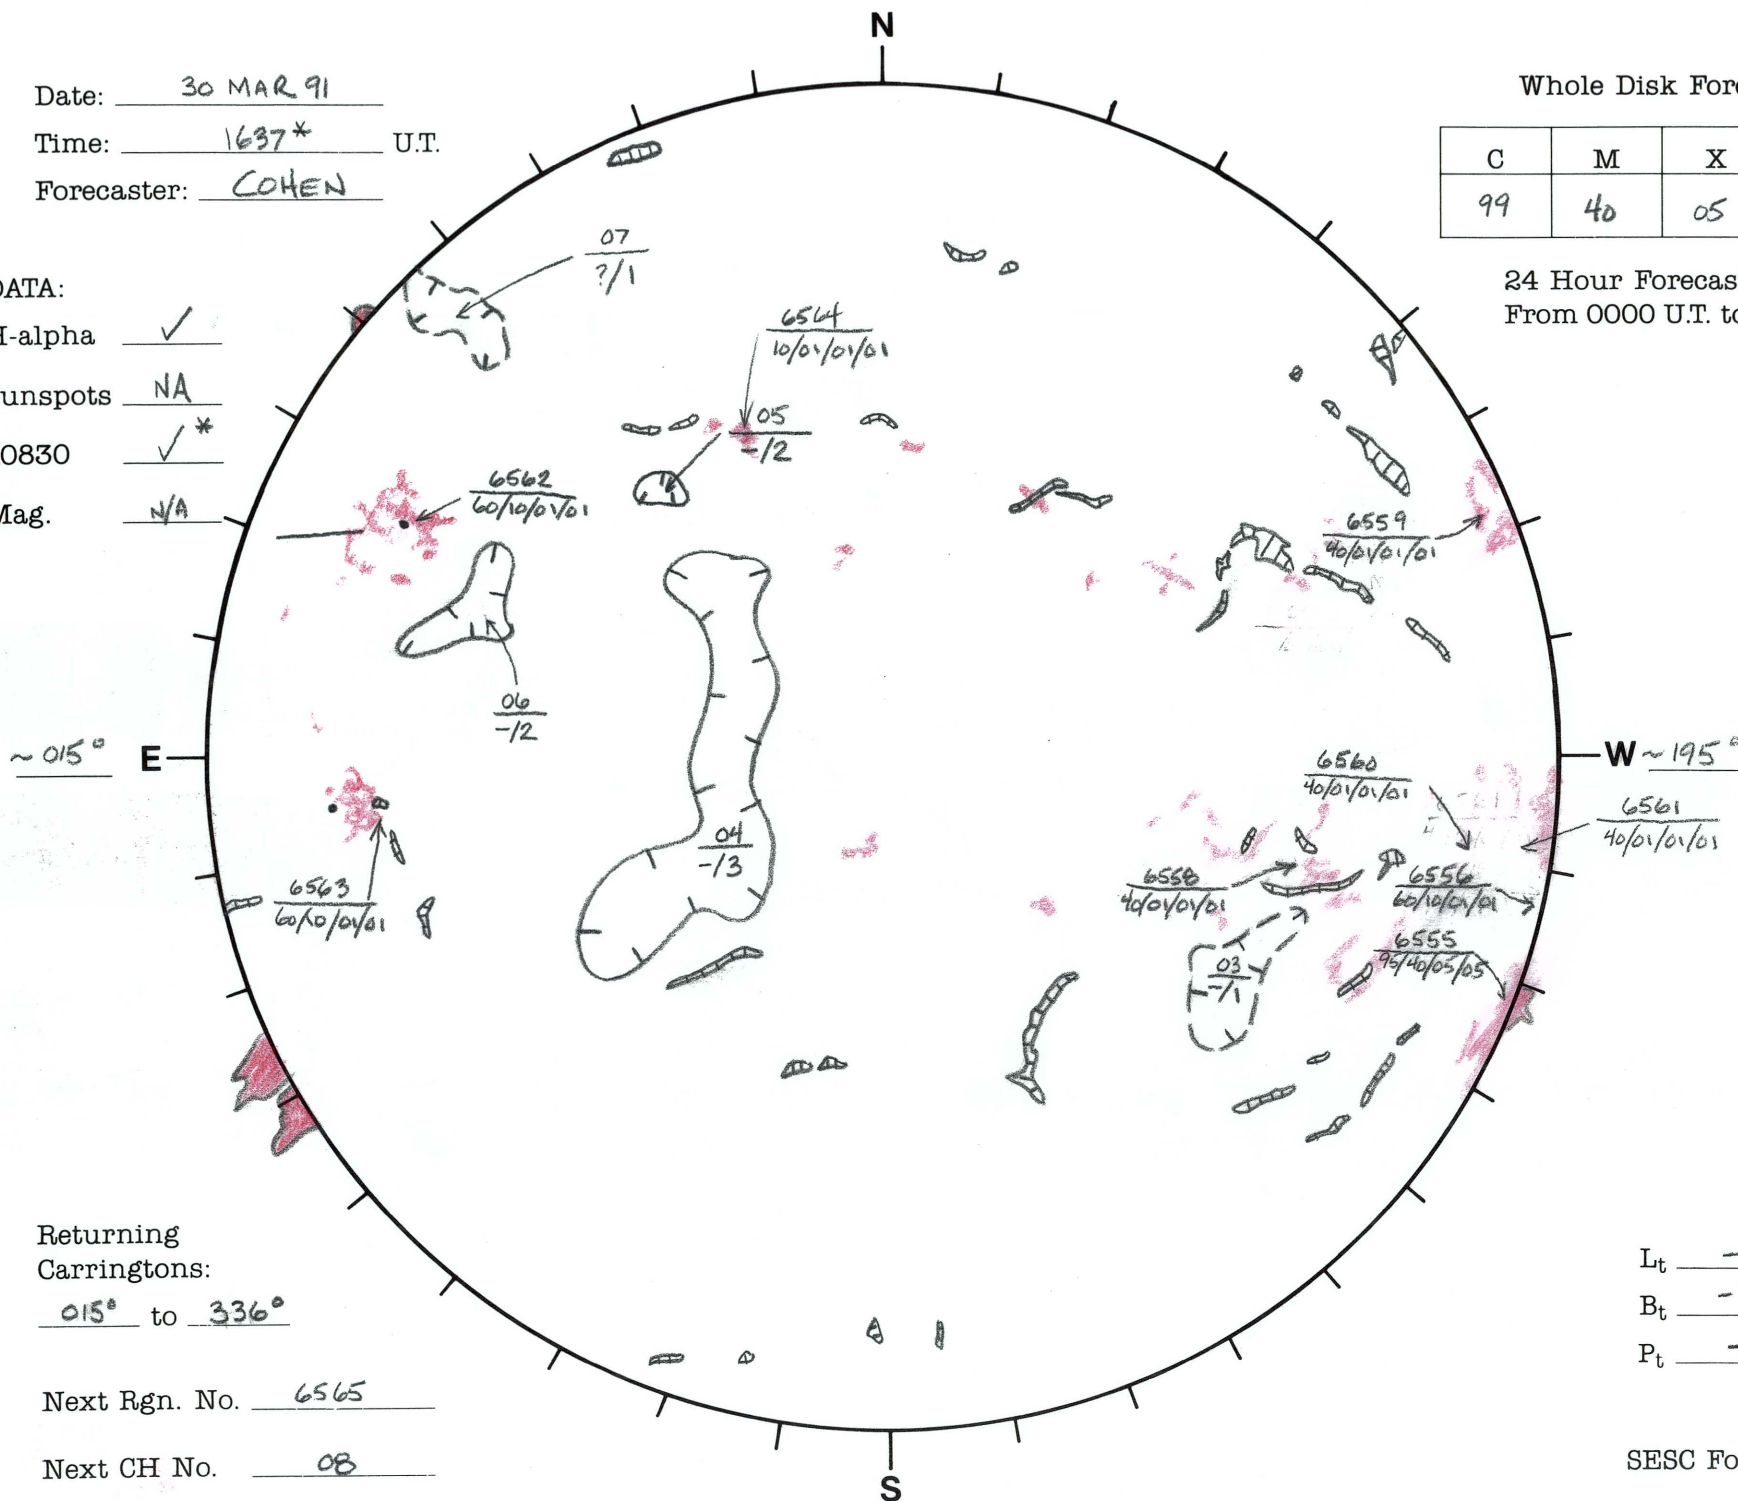

Date: 30 MAR 91  
 Time: 1637\* U.T.  
 Forecaster: COHEN

Whole Disk Forecast

C	M	X	P
99	40	05	05

24 Hour Forecast  
 From 0000 U.T. to 0000 U.T.

DATA:  
 H-alpha   
 Sunspots NA  
 10830 \*  
 Mag. N/A

Returning Carringtons:  
015° to 336°

L<sub>t</sub> —  
 B<sub>t</sub> -7  
 P<sub>t</sub> —

Next Rgn. No. 6565

Next CH No. 08