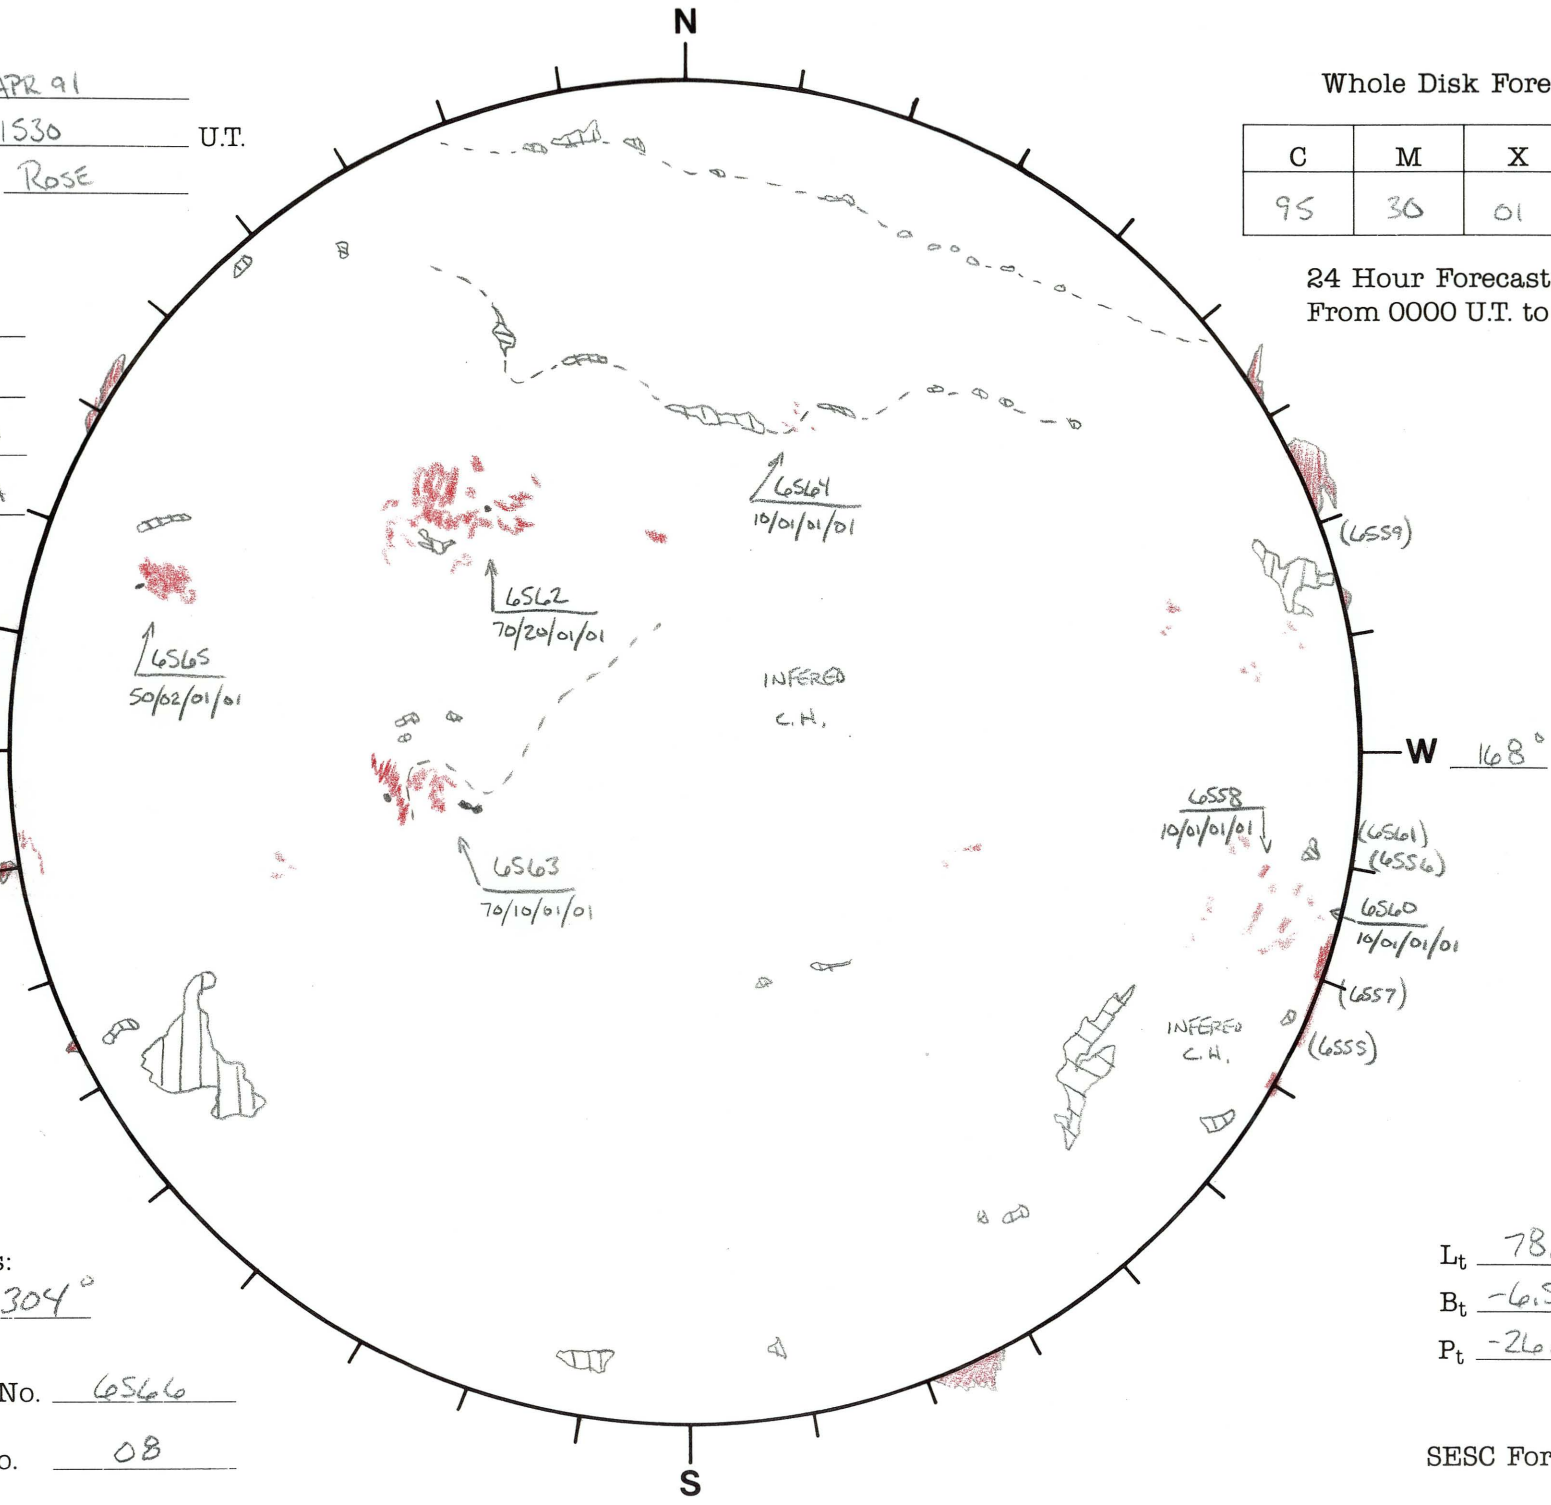

Date: 1 APR 91
 Time: 1530 U.T.
 Forecaster: ROSE

Whole Disk Forecast

C	M	X	P
95	30	01	01

24 Hour Forecast
 From 0000 U.T. to 0000 U.T.

DATA:
 H-alpha
 Sunspots
 10830 N/A
 Mag. N/A

348° E

W 168°

Returning Carringtons:
344 to 304

L_t 78.4°
 B_t -6.5°
 P_t -26.2°

Next Rgn. No. L6566

Next CH No. 08