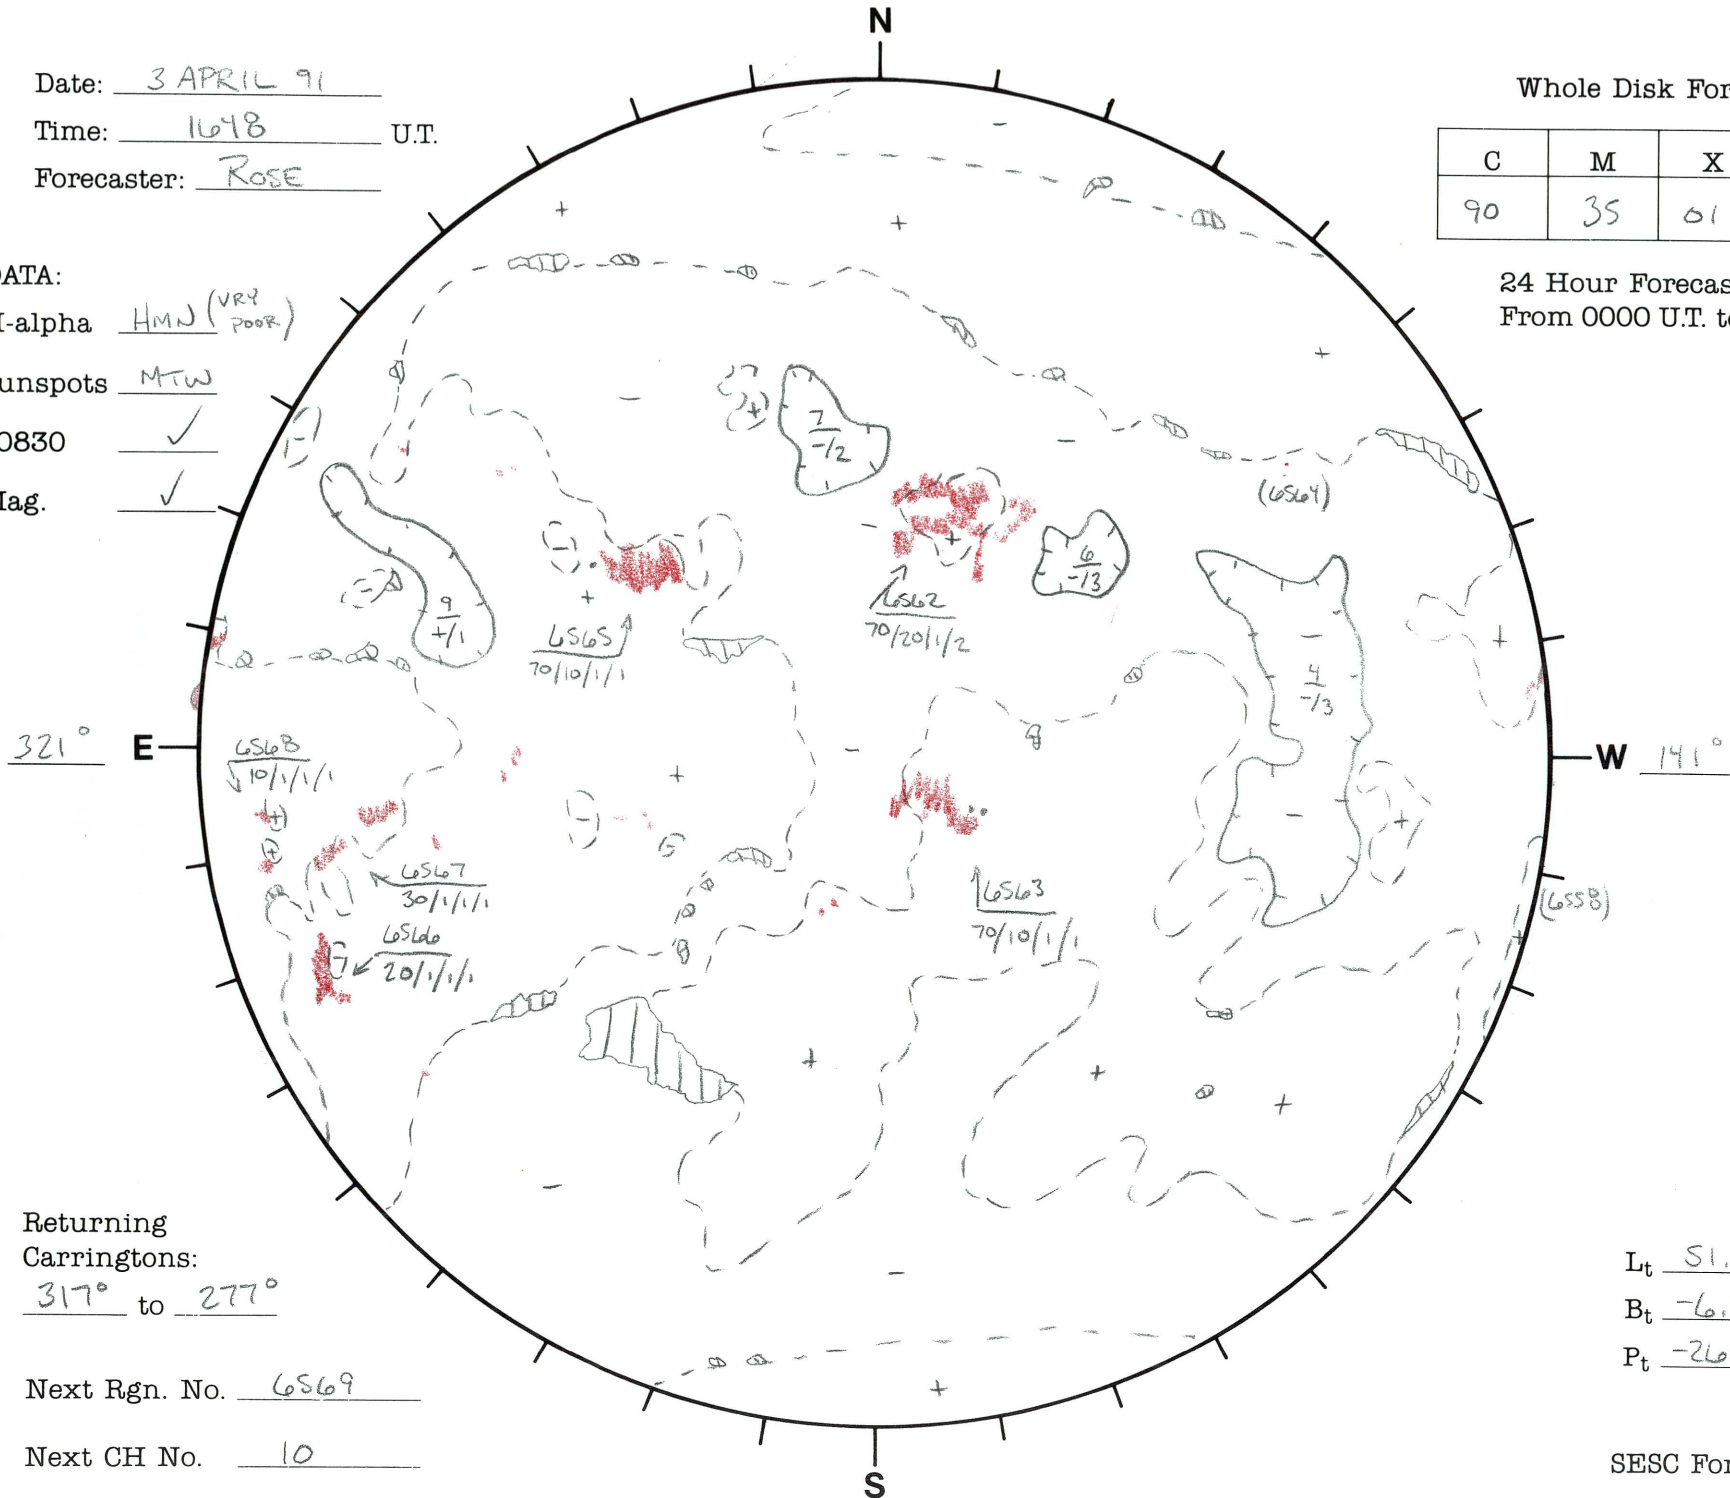

Date: 3 APRIL 91
 Time: 1648 U.T.
 Forecaster: ROSE

Whole Disk Forecast

C	M	X	P
90	35	01	02

DATA:
 H-alpha HMJ (VR? POOR)
 Sunspots MTW
 10830 ✓
 Mag. ✓

24 Hour Forecast
 From 0000 U.T. to 0000 U.T.

L_t 51.3°
 B_t -6.4°
 P_t -26.3°