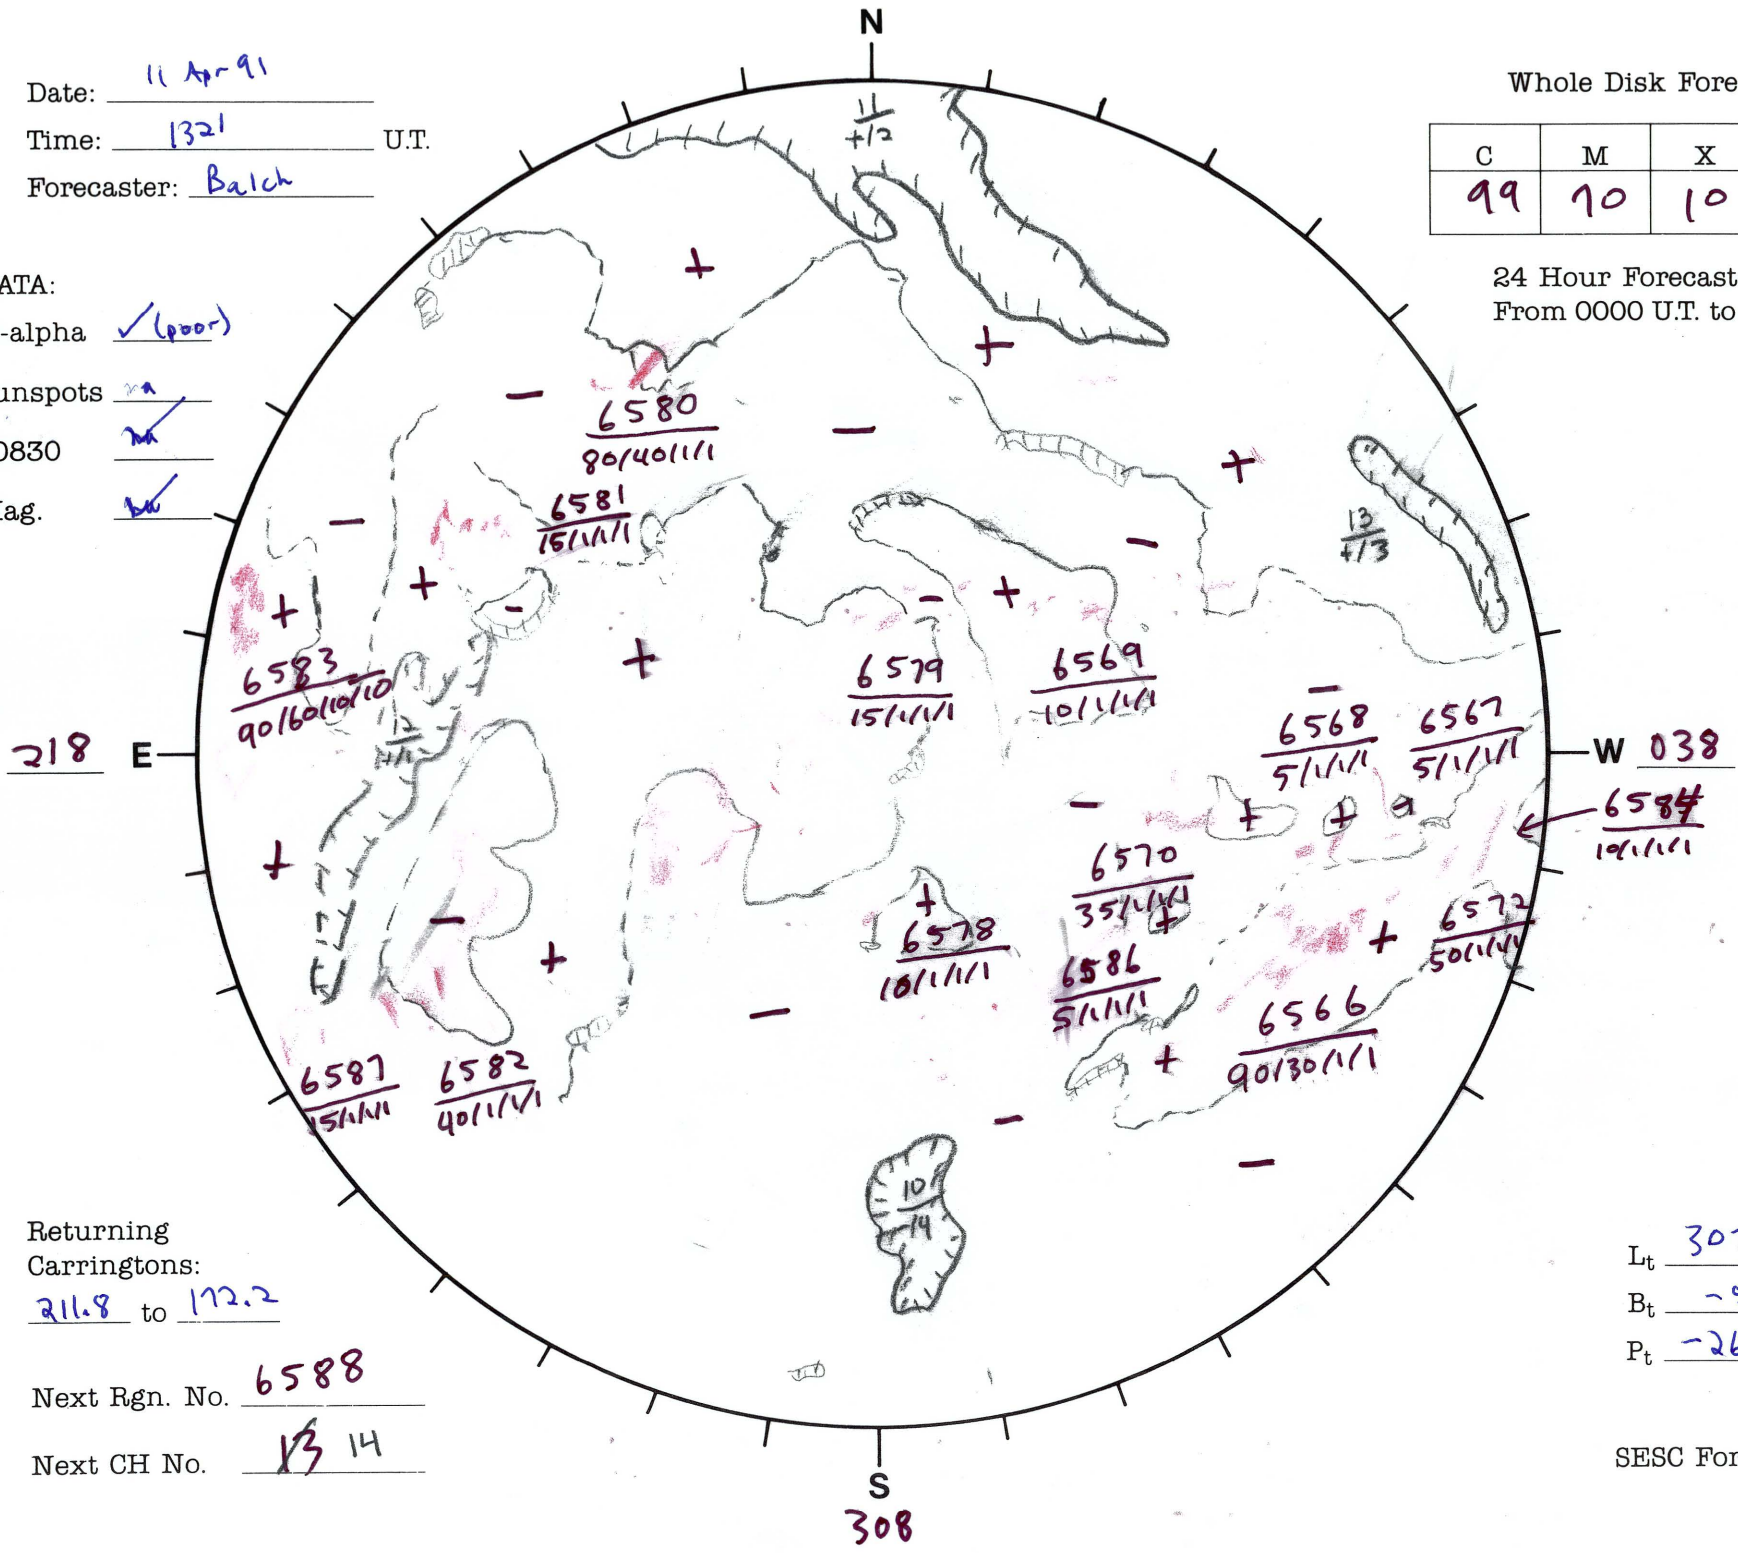

Date: 11 Apr 91
 Time: 1321 U.T.
 Forecaster: Balch

Whole Disk Forecast

C	M	X	P
99	70	10	10

24 Hour Forecast
 From 0000 U.T. to 0000 U.T.

DATA:
 H-alpha ✓ (poor)
 Sunspots na
 10830 na
 Mag. na

Returning Carringtons:
211.8 to 172.2

Next Rgn. No. 6588

Next CH No. 13 14

L_t 307.7
 B_t -5.9
 P_t -26.2