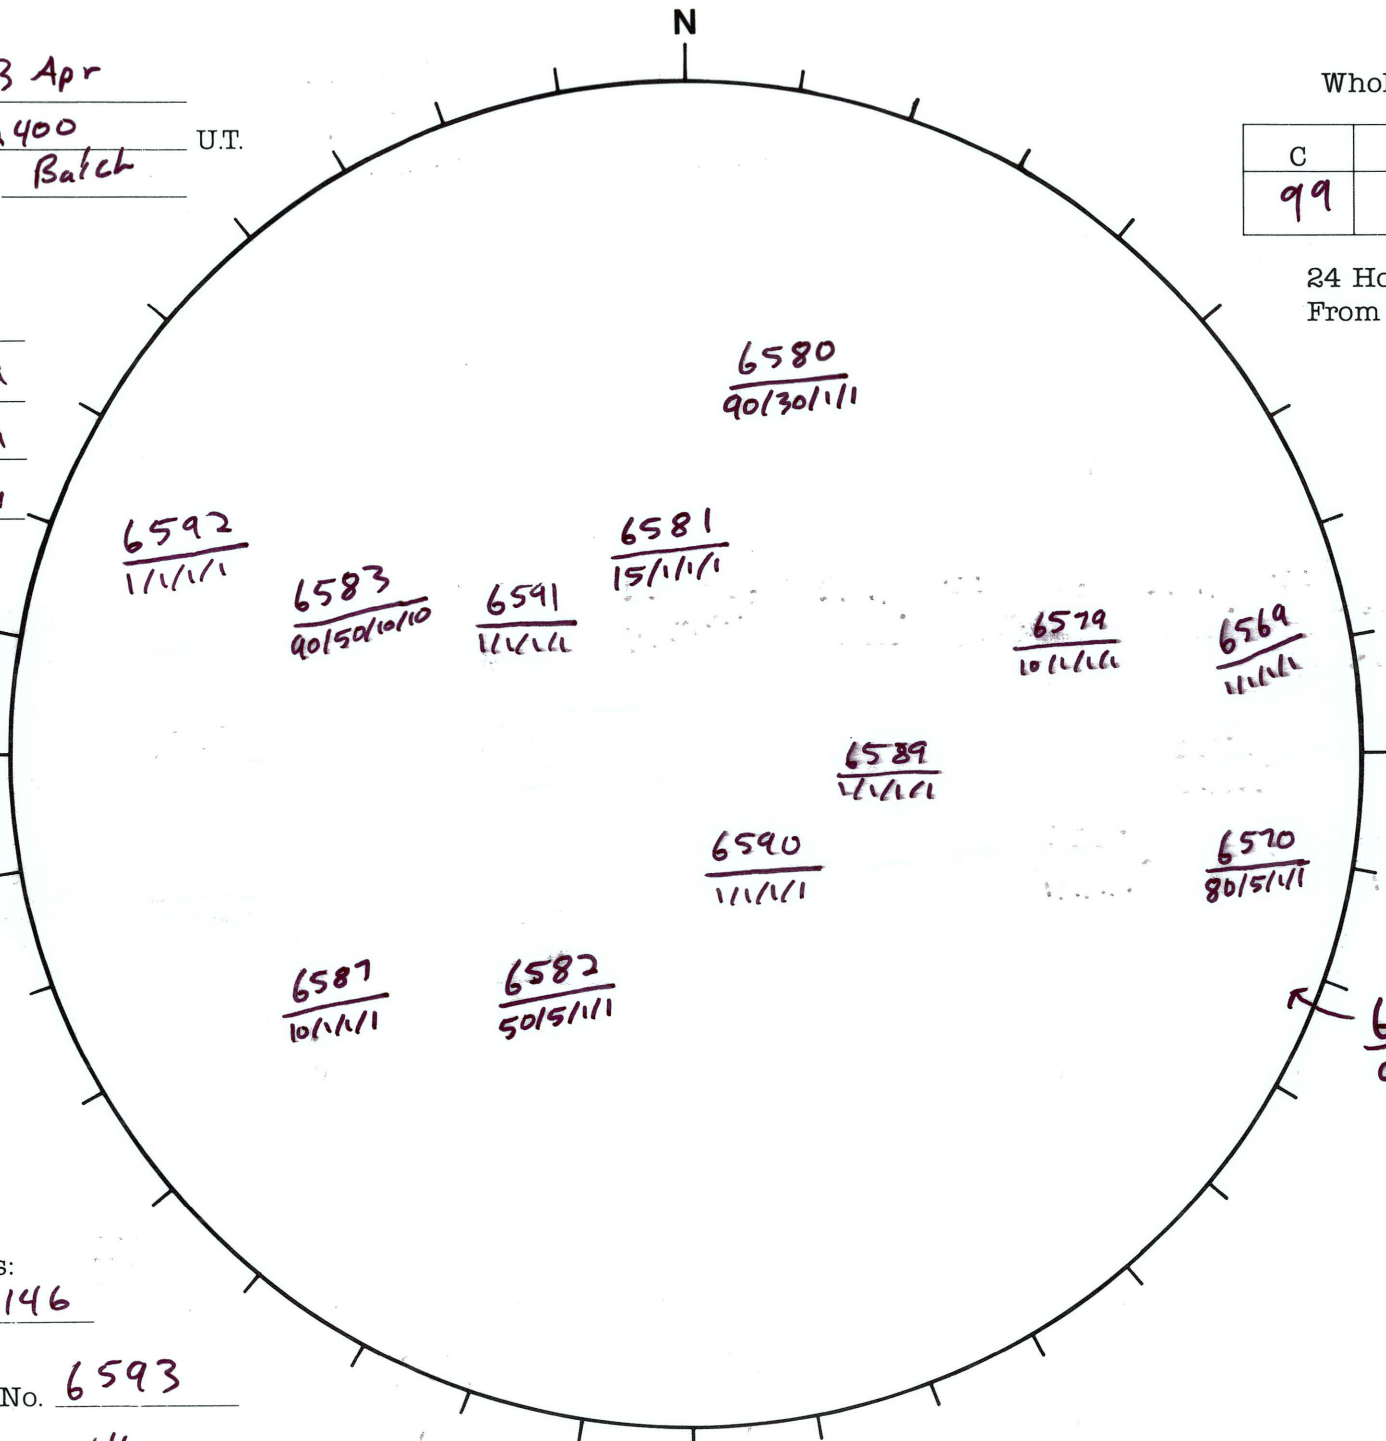

Date: 13 Apr
 Time: 2400 U.T.
 Forecaster: Batch

Whole Disk Forecast

C	M	X	P
99	80	15	15

24 Hour Forecast
 From 0000 U.T. to 0000 U.T.

DATA:
 H-alpha na
 Sunspots na
 10830 na
 Mag. na

185 E

W 005

Returning Carringtons:
185 to 146

L_t 275.4
 B_t -5.7
 P_t -26.1

Next Rgn. No. 6593

Next CH No. 14

S
275