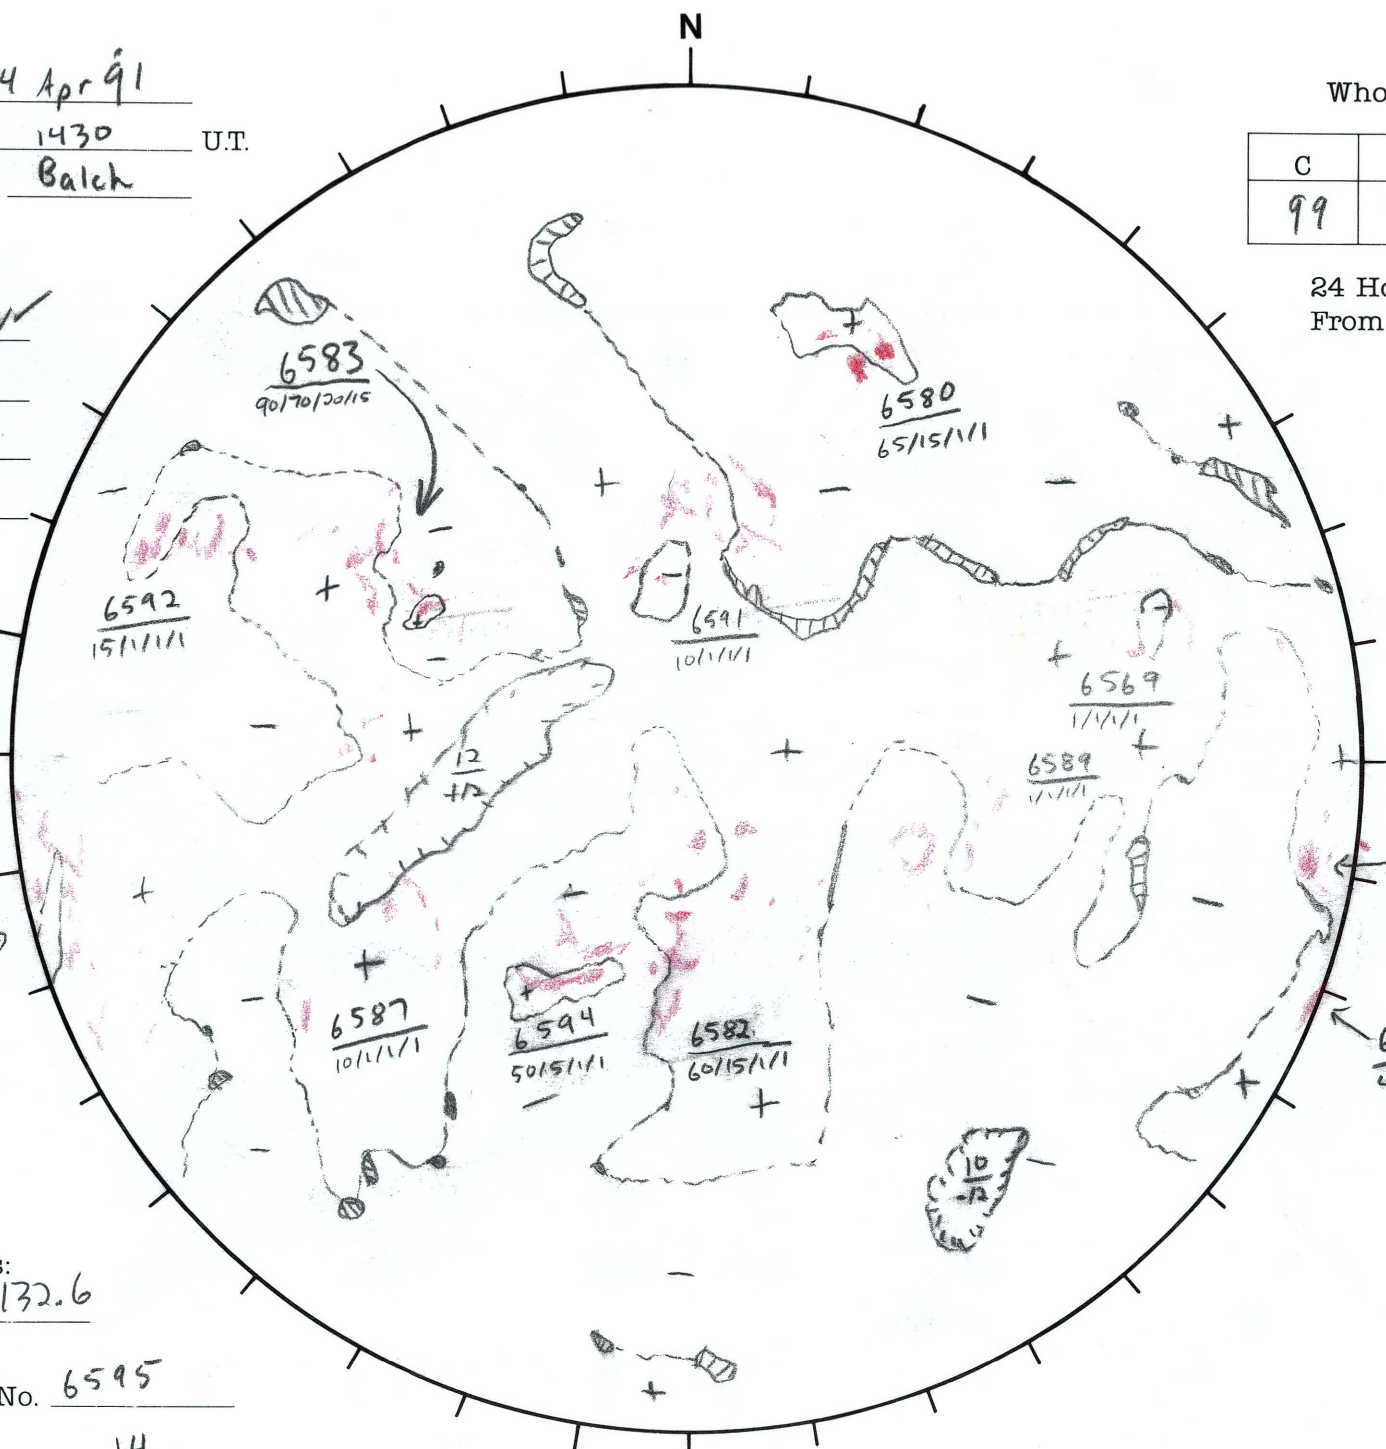

Date: 14 Apr 91
 Time: 1430 U.T.
 Forecaster: Balch

Whole Disk Forecast

C	M	X	P
99	85	20	15

24 Hour Forecast
 From 0000 U.T. to 0000 U.T.

DATA:
 H-alpha KHMM
 Sunspots _____
 10830 ✓
 Mag. ✓

177 E

W 357

6593
75/35/1/1

6570
75/5/1/1

6566
40/5/1/1

Returning Carringtons:
172.2 to 132.6

L_t 267.4
B_t -5.7
P_t -26.1

Next Rgn. No. 6595

Next CH No. 14

S 267