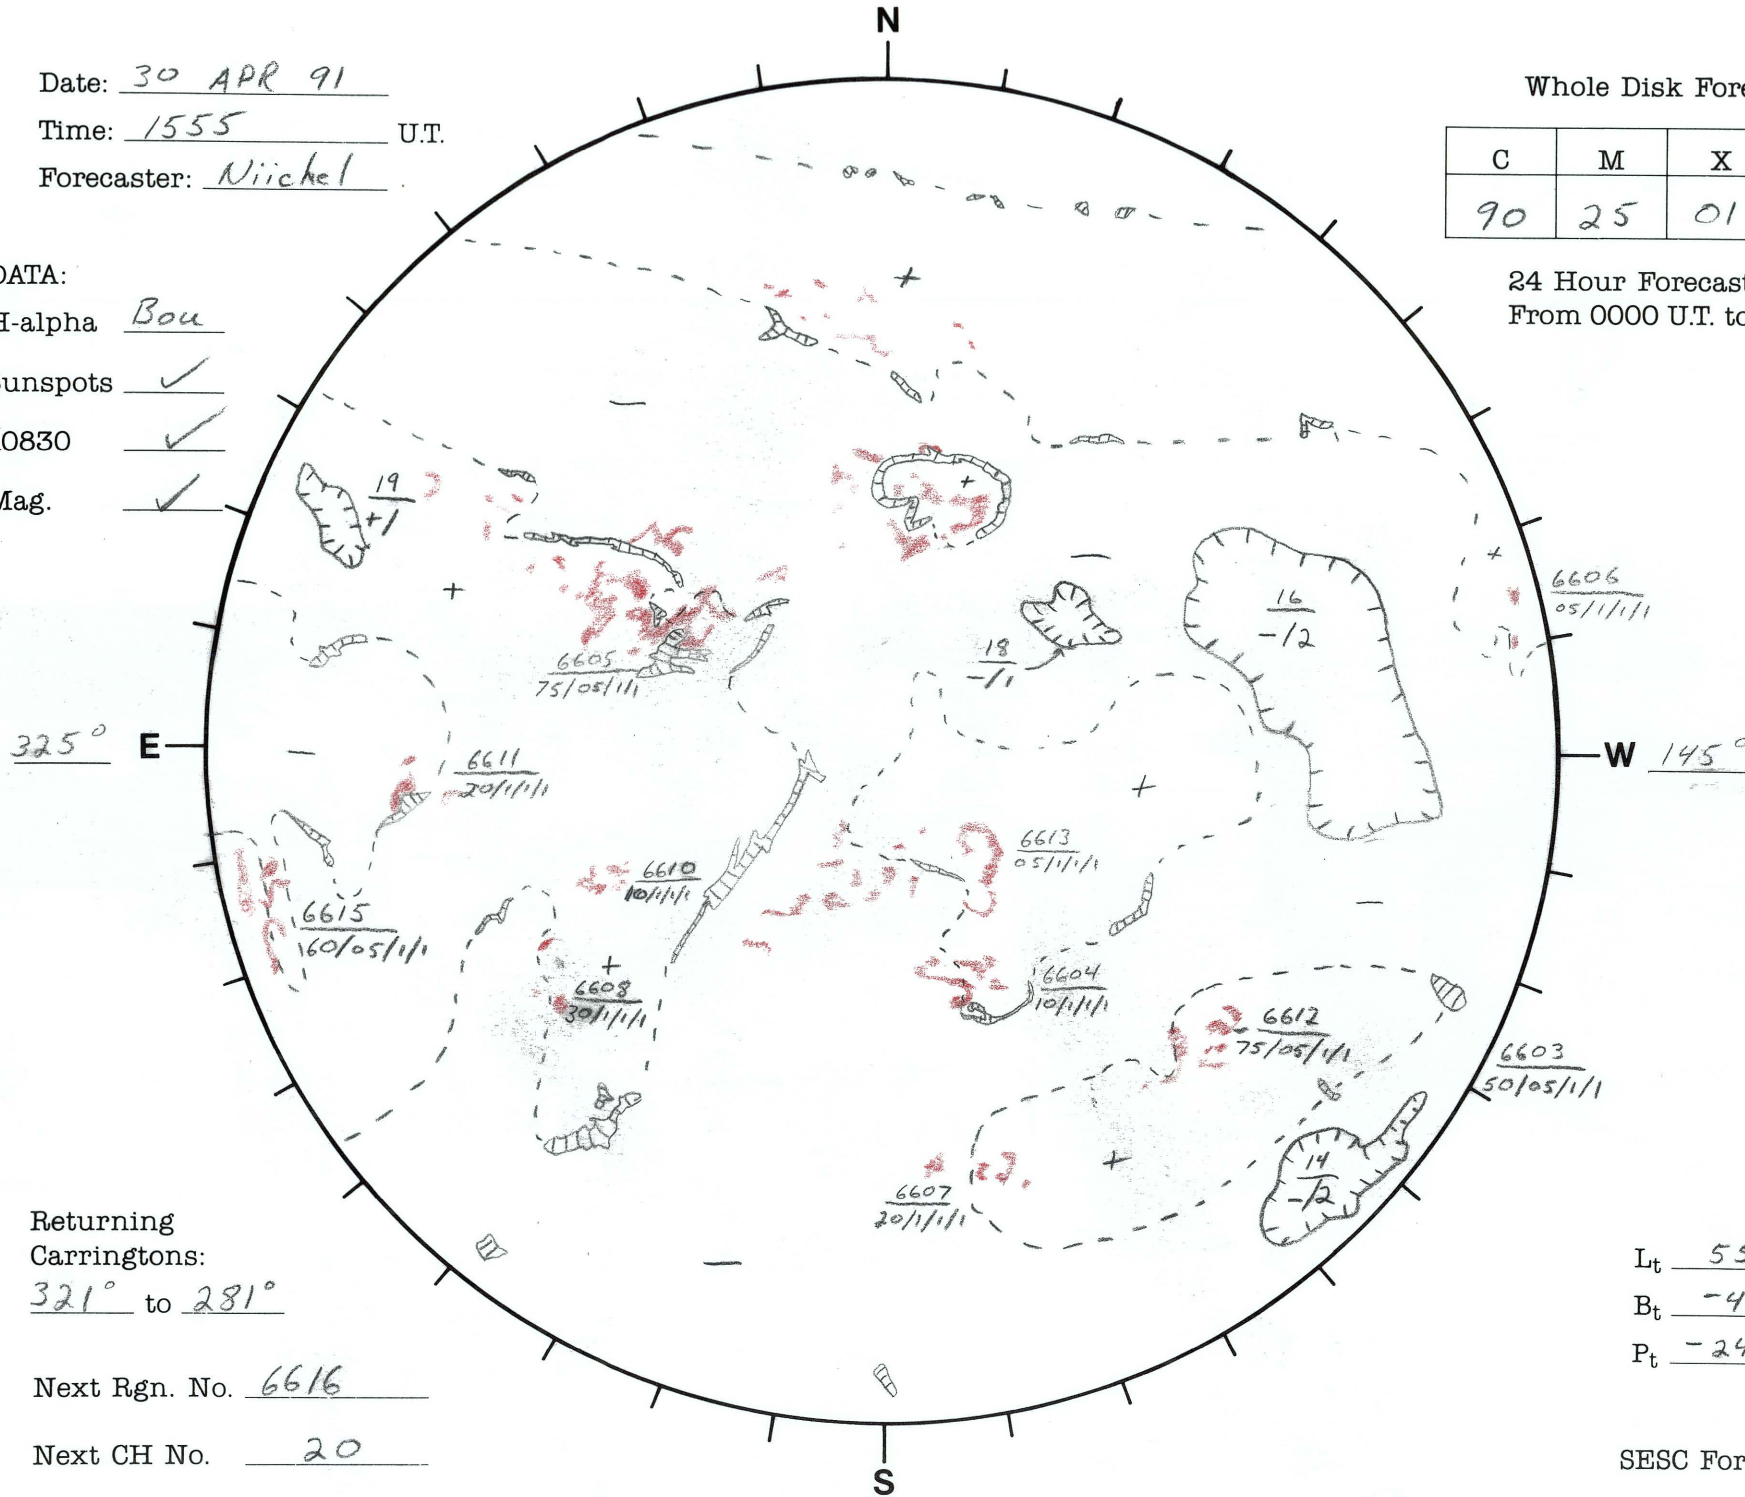

Date: 30 APR 91
 Time: 1555 U.T.
 Forecaster: Niichel

Whole Disk Forecast

C	M	X	P
90	25	01	01

24 Hour Forecast
 From 0000 U.T. to 0000 U.T.

DATA:
 H-alpha Bou
 Sunspots
 10830
 Mag.

Returning
 Carringtons:
321° to 281°

Next Rgn. No. 6616

Next CH No. 20

L_t 55.3
 B_t -4.3
 P_t -24.3