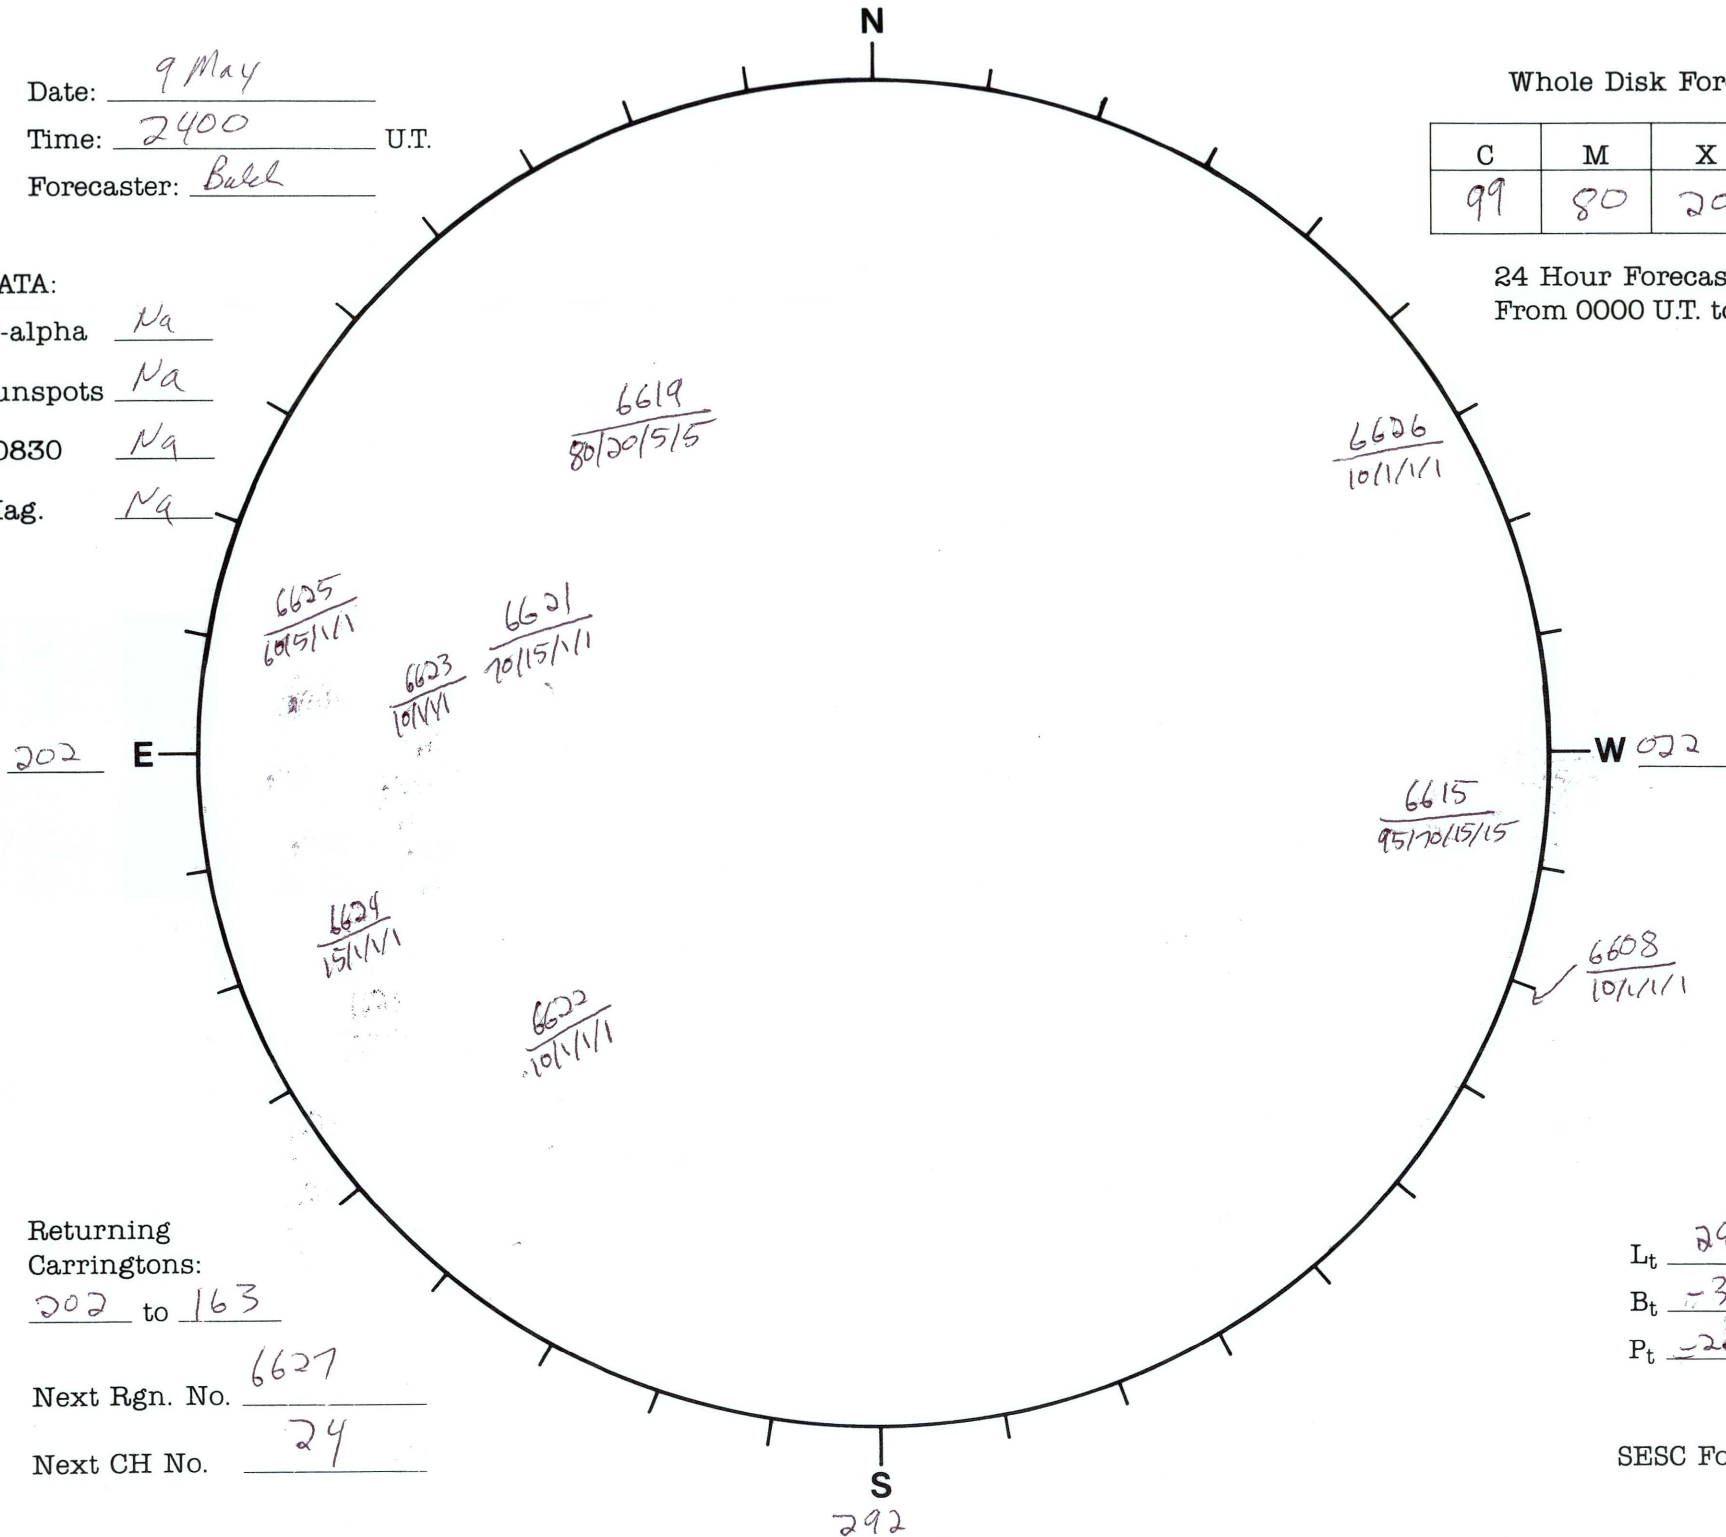

Date: 9 May  
 Time: 2400 U.T.  
 Forecaster: Bulel

Whole Disk Forecast

C	M	X	P
99	80	20	20

24 Hour Forecast  
 From 0000 U.T. to 0000 U.T.

DATA:  
 H-alpha Na  
 Sunspots Na  
 10830 Na  
 Mag. Na

Returning Carringtons:  
202 to 163

Next Rgn. No. 6627

Next CH No. 24

L<sub>t</sub> 291.9  
 B<sub>t</sub> -3.3  
 P<sub>t</sub> -22.9