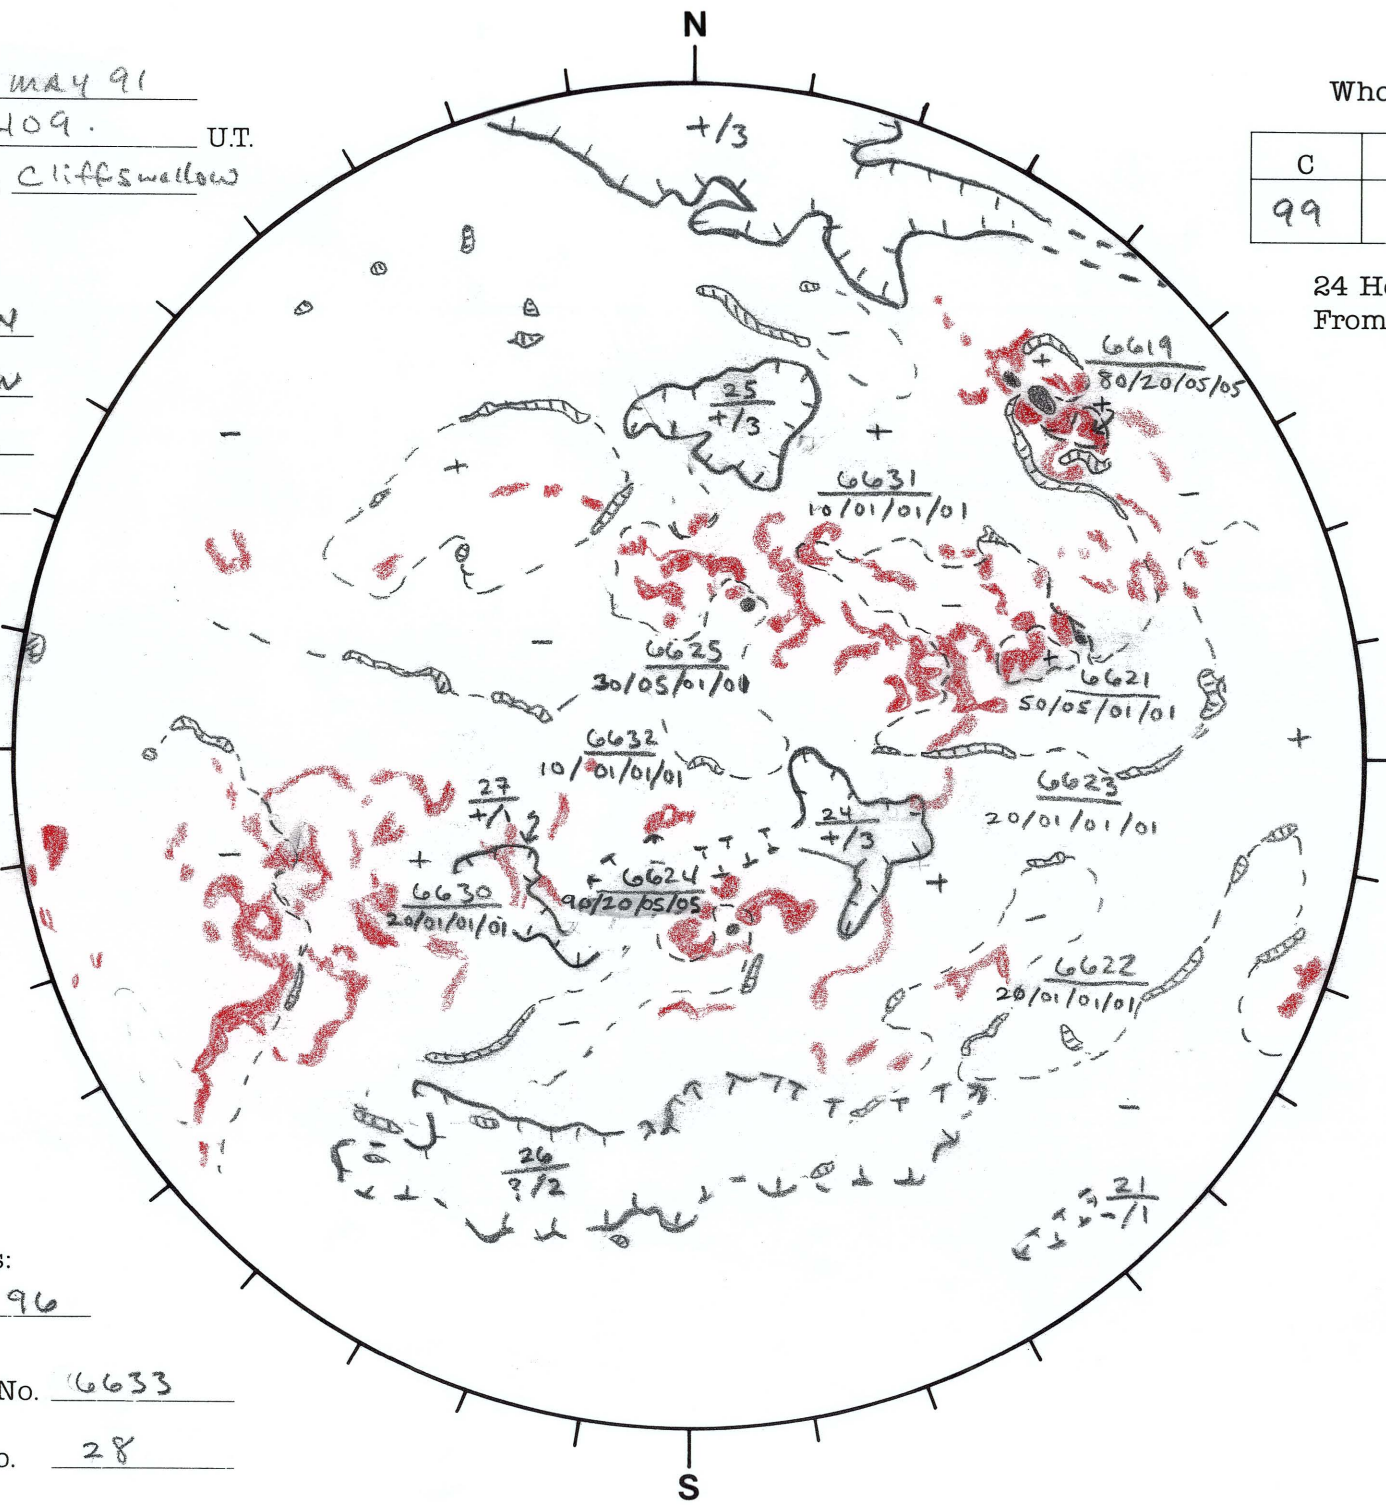

Date: 14 MAY 91
 Time: 1409. U.T.
 Forecaster: Cliff Swallow

Whole Disk Forecast

C	M	X	P
99	40	05	05

24 Hour Forecast
 From 0000 U.T. to 0000 U.T.

DATA:
 H-alpha HMM
 Sunspots MTW
 10830 ✓
 Mag. ✓

141 E

W 321

Returning
 Carringtons:
136 to 96

I_t 231.2
 B_t -2.8
 P_t -21.2

Next Rgn. No. 6633

Next CH No. 28