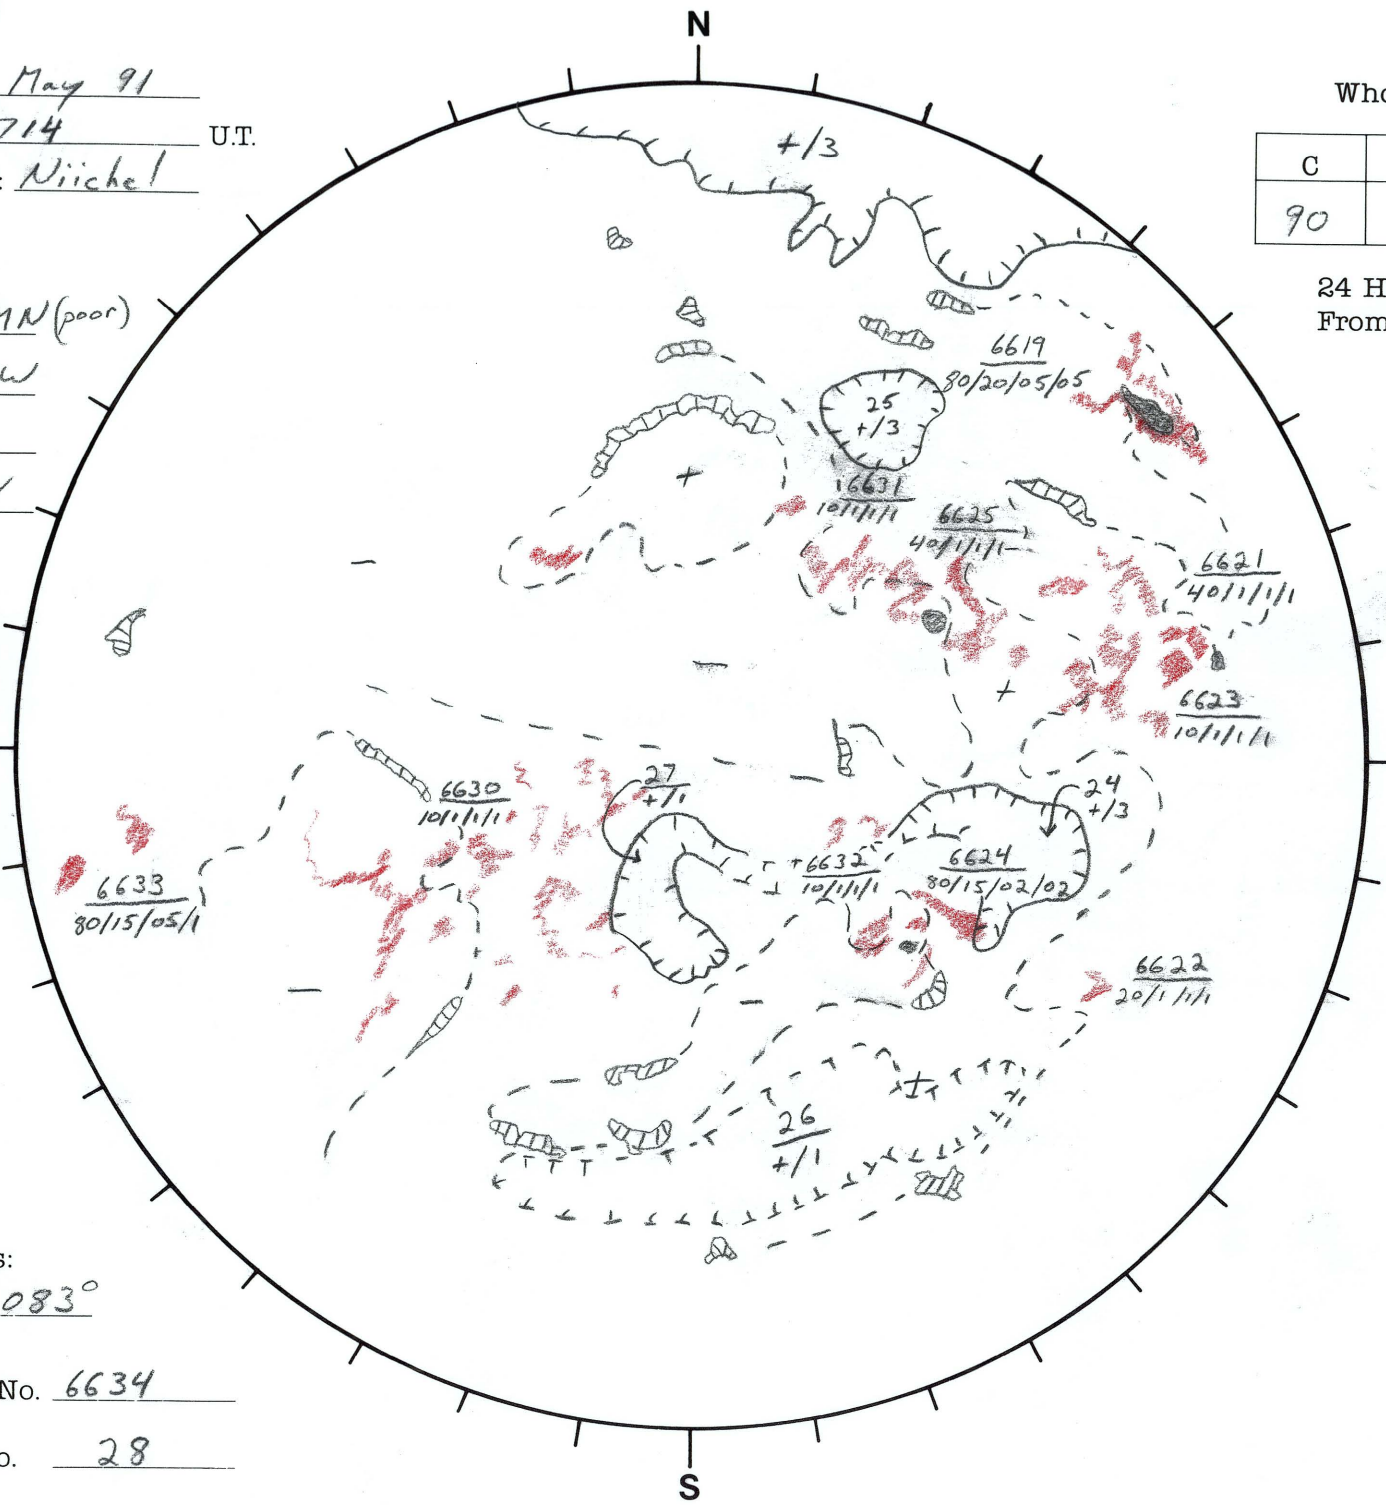

Date: 15 May 91
 Time: 1714 U.T.
 Forecaster: Niichel

Whole Disk Forecast

C	M	X	P
90	35	05	05

24 Hour Forecast
 From 0000 U.T. to 0000 U.T.

DATA:
 H-alpha HMN (poor)
 Sunspots MTW
 10830 _____
 Mag. ✓

126° E

W 306°

Returning
 Carringtons:
123° to 083°

L_t 216.2
 B_t -2.6
 P_t -20.9

Next Rgn. No. 6634

Next CH No. 28