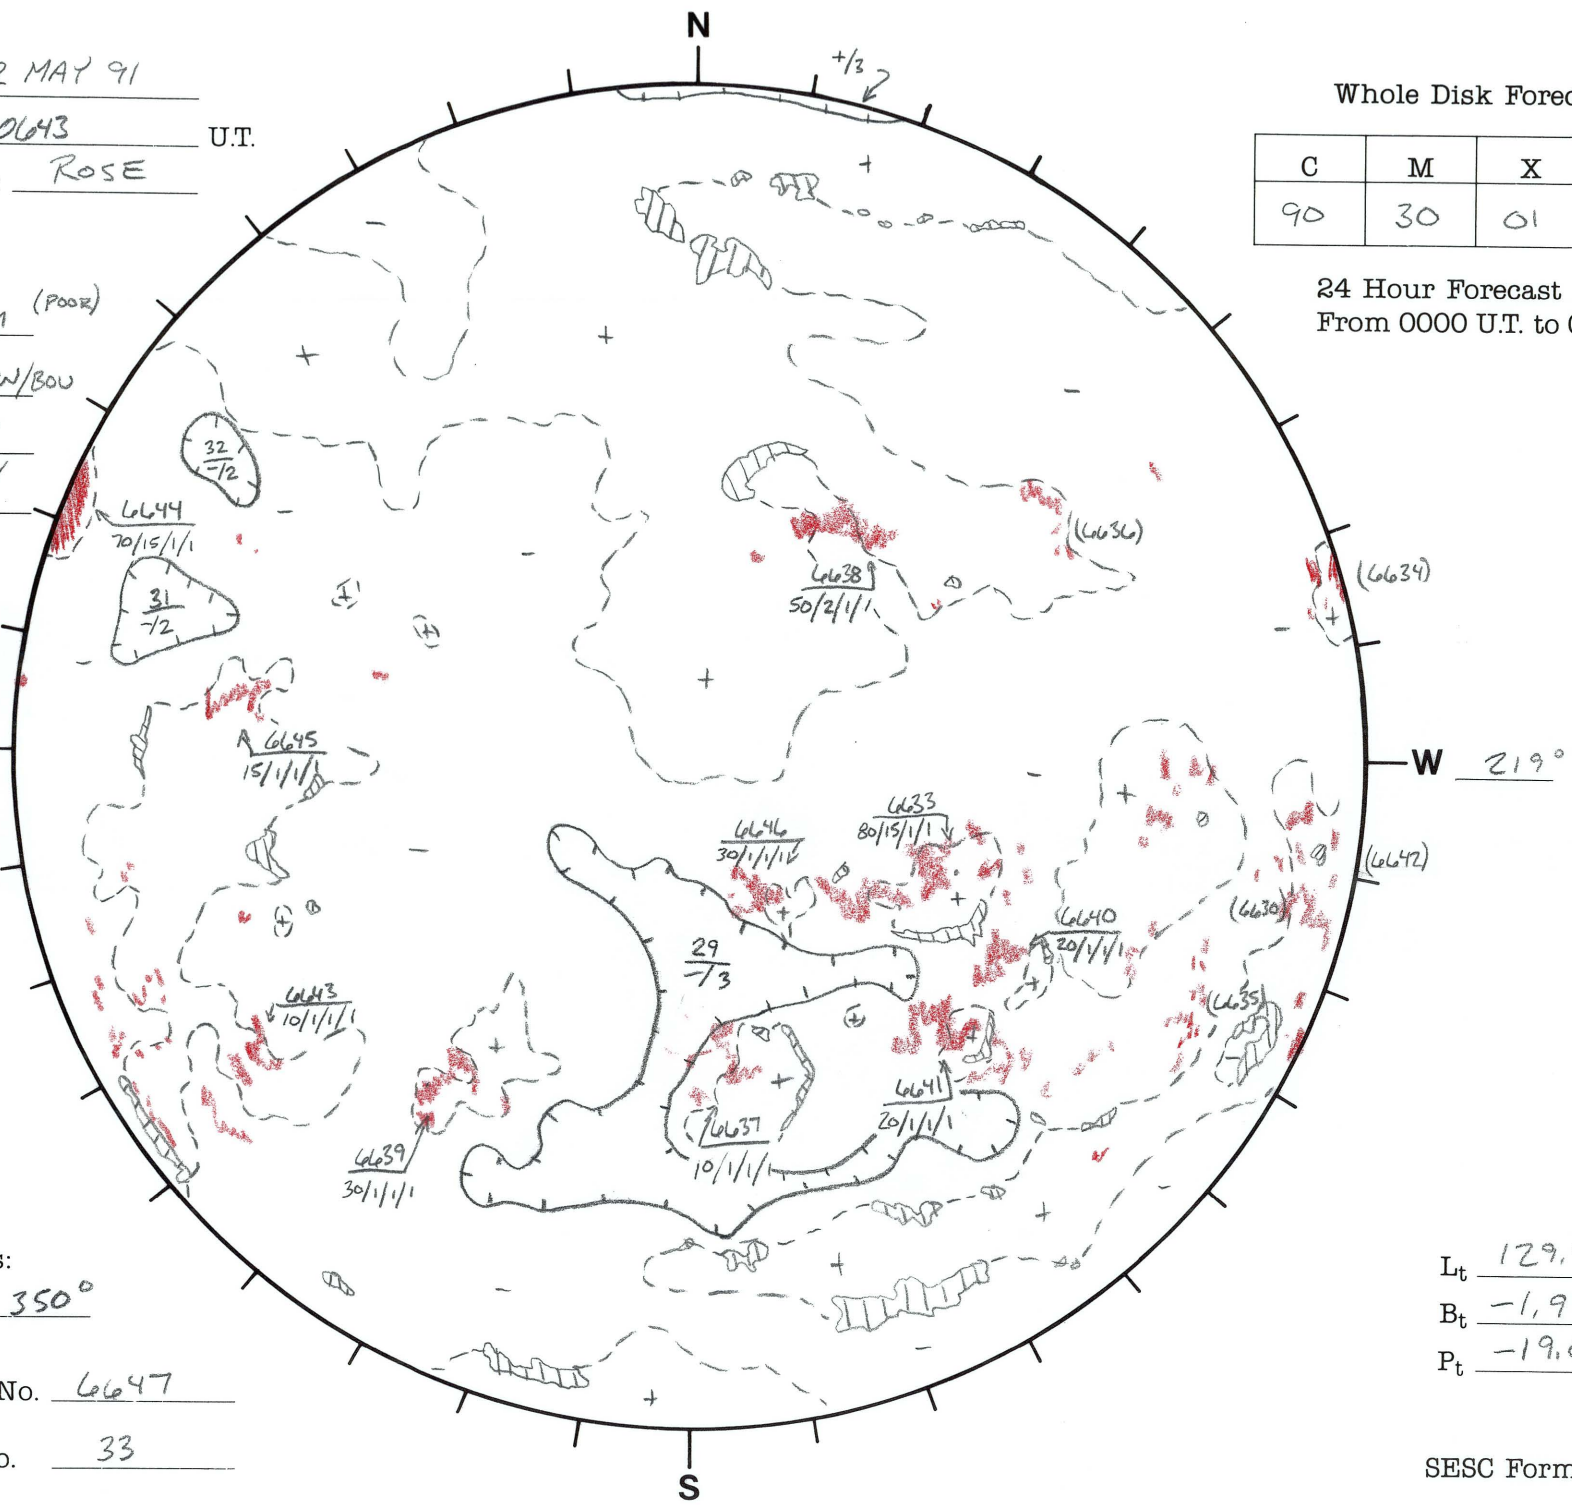

Date: 22 MAY 91
 Time: 0643 U.T.
 Forecaster: ROSE

Whole Disk Forecast

C	M	X	P
90	30	01	01

24 Hour Forecast
 From 0000 U.T. to 0000 U.T.

DATA:
 H-alpha APLM (Poor)
 Sunspots MTW/BOU
 10830
 Mag.

Returning Carringtons:
030° to 350°

L_t 129.4°
 B_t -1.9°
 P_t -19.0°

Next Rgn. No. 6647

Next CH No. 33